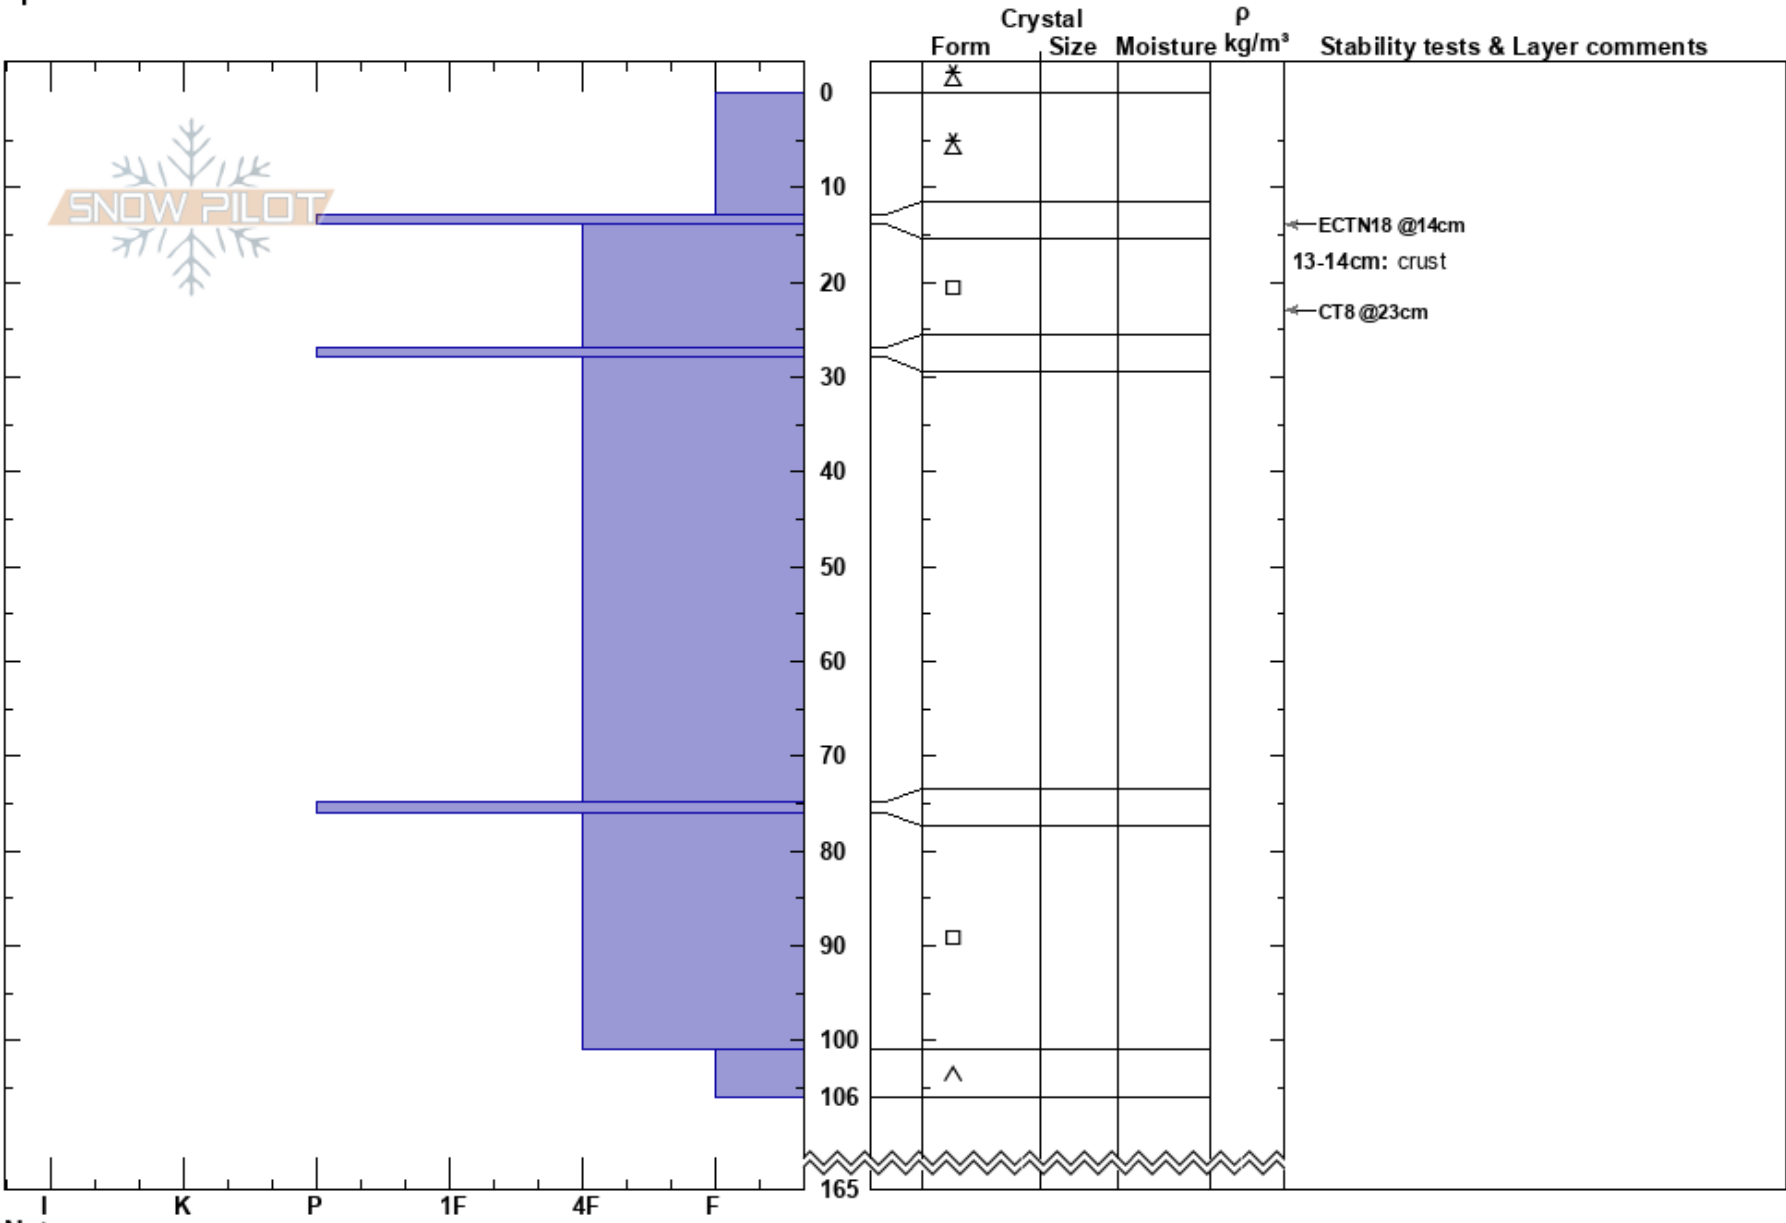

Hatcher Pass: 4068  
 Hatcher Pass  
 AK  
 Elevation: 2960 ft  
 Aspect: S  
 Specifics:

Abby Jones  
 03/24/2023 - 12:45pm  
 Co-ord:  
 Slope Angle: 21°  
 Wind Loading: yes

Stability:  
 Air Temperature:  
 Sky Cover: OVC  
 Precipitation: GR  
 Wind: Strong

HS: 165  
 PF: 32 13-14cm: crust  
 PS: 14

Notes: