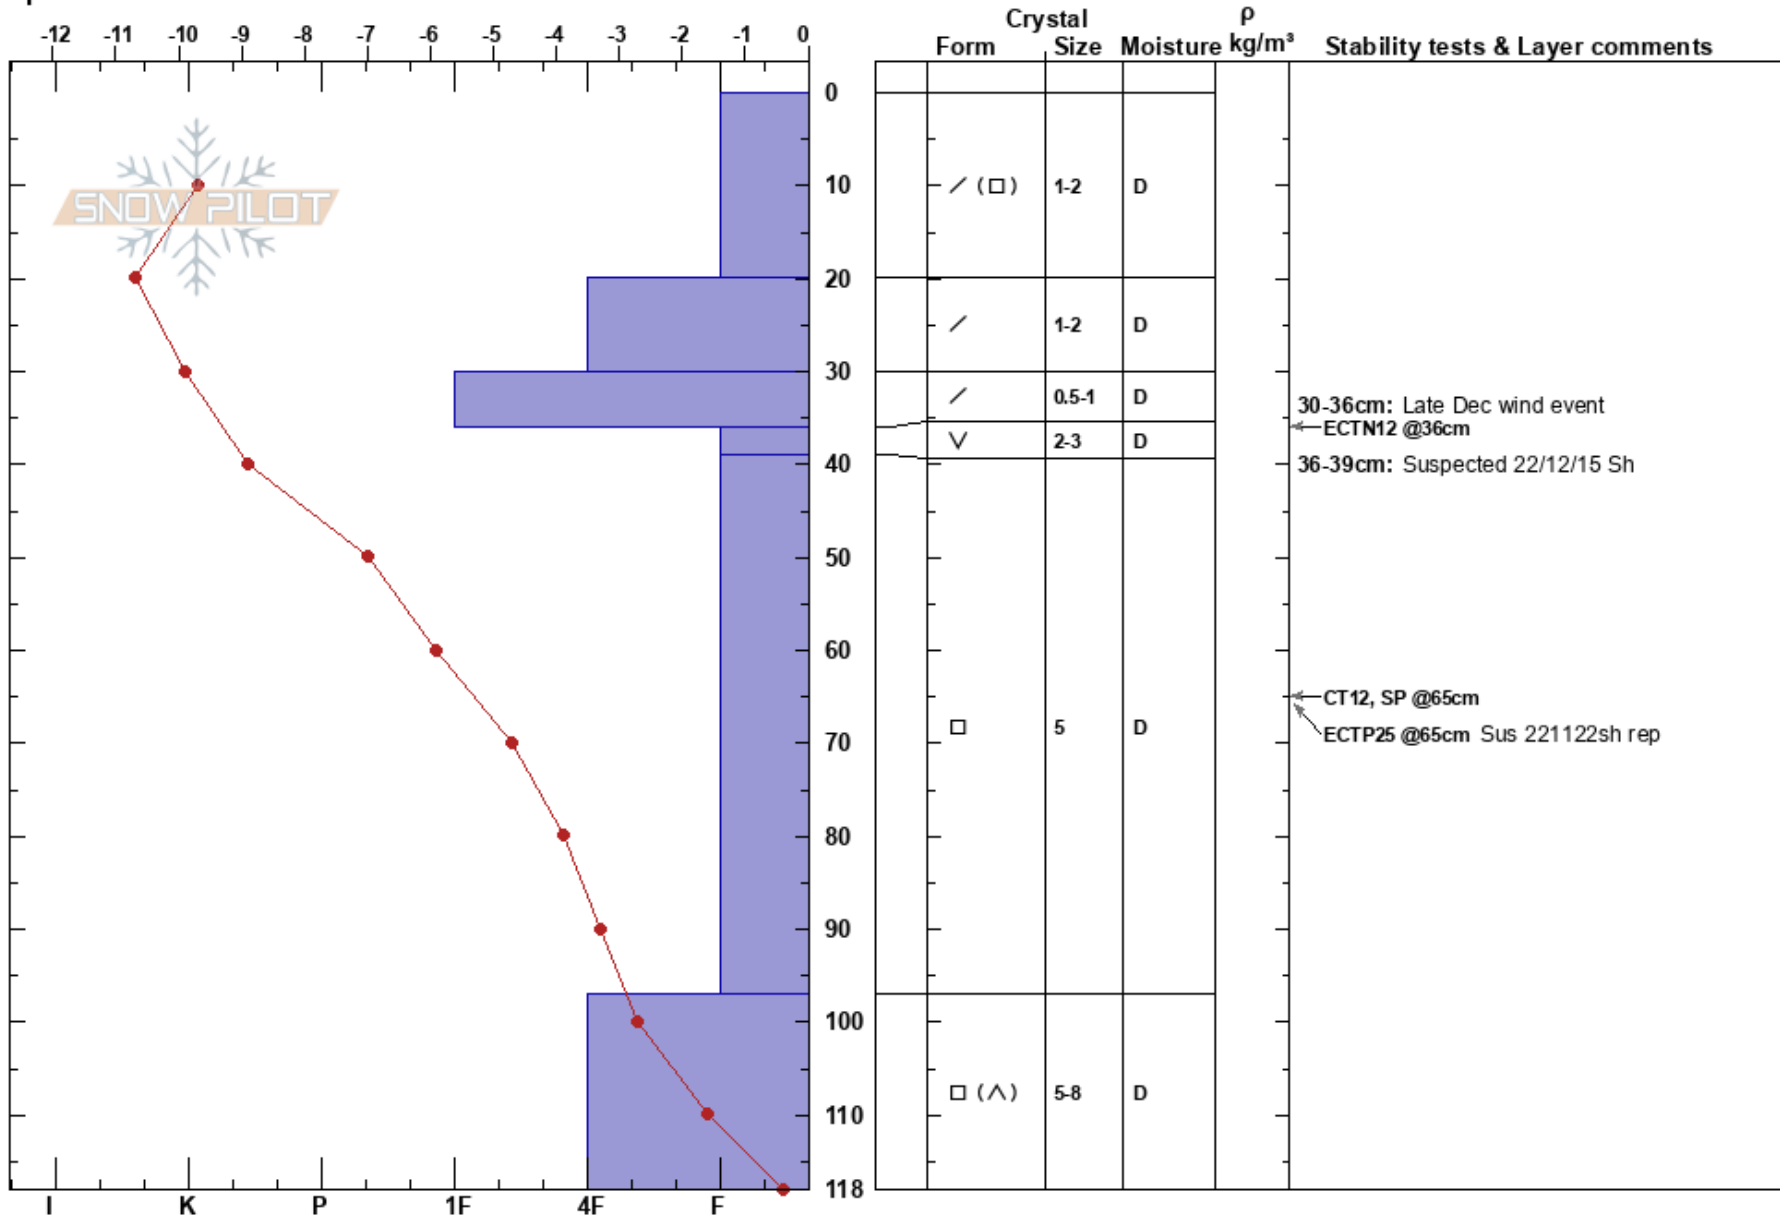

Below SG bench
 purcell
 BC
Elevation: 2350 m
Aspect: SE
Specifics:

TCA Avy Office
 05/01/2023 - 15:10
Co-ord: 50.47264N, -116.30530W
Slope Angle: 25°
Wind Loading:

Stability:
Air Temperature: -2.9°C **PF:** 60
Sky Cover: OVC
Precipitation: NO
Wind: Calm

HS: 118
Layer Notes:
 30-36cm: Late Dec wind event
 36-39cm: Suspected 22/12/15 Sh
 36-39cm: Problematic layer

Notes: Snow Profile completed by Mitch Snow