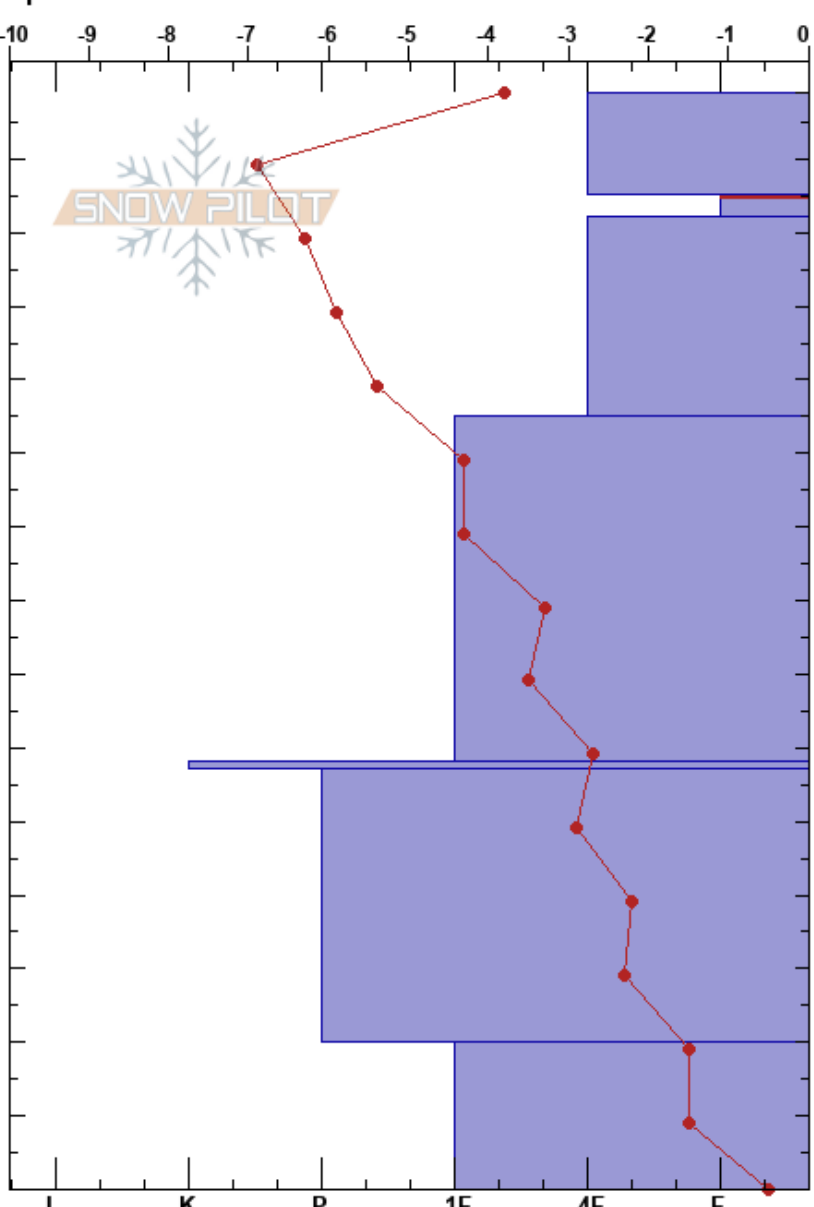

Paradise 9.25
 purcell
 BC
Elevation: 1950 m
Aspect: SE
Specifics:

TCA Avy Office
 08/02/2022 - 11:30
Co-ord: 50.47310N, -116.28406W
Slope Angle: 24°
Wind Loading: previous

Stability:
Air Temperature: -3.4°C **PF:** 45 **HS:** 149 **Layer Notes:** 135-132cm: Problematic layer
Sky Cover: OVC **PS:** 20
Precipitation: NO
Wind: Calm

Form	Crystal Size	Moisture	ρ kg/m ³	Stability tests & Layer comments
/	1	D		
∨	4			← CT5, SC @135cm
⊖	0.5-1			
□	1-2	D		
⊙⊙		D		← PST61/100 (End), SC @58cm ← CT29, SC @58cm
□	3-4	D		
∧	4-5	D		
				← ECTX

Notes: 20 cms and below found branches. Pit located in cut block

Snow profile complete by Mitch Snow, Jason Smith and Kevin Boltzar