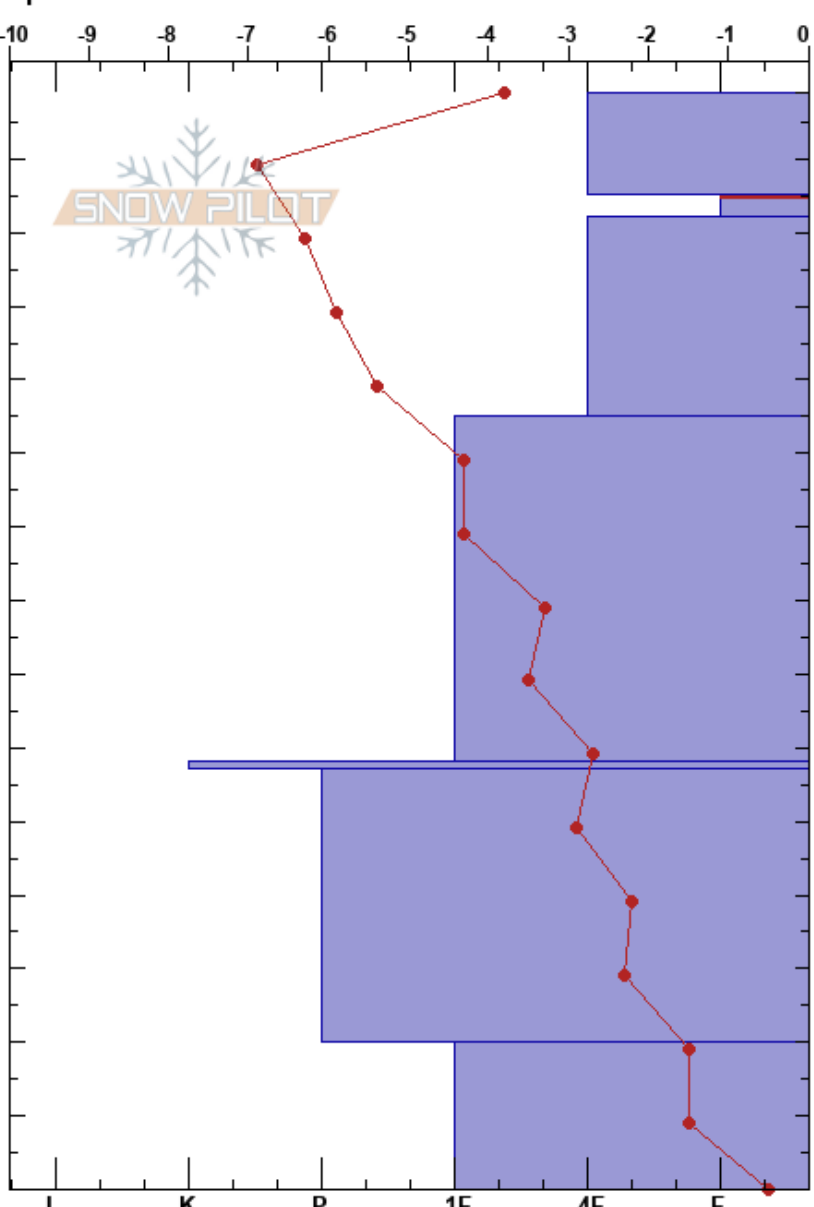

Paradise 9.25
 purcell
 BC
 Elevation: 1950 m
 Aspect: SE
 Specifics:

TCA Avy Office
 08/02/2022 - 11:30
 Co-ord: 50.47310N, -116.28406W
 Slope Angle: 24°
 Wind Loading: previous

Stability: **HS: 149**
 Air Temperature: -3.4°C **PF: 45** 135-132cm: Problematic layer
 Sky Cover: OVC **PS: 20**
 Precipitation: NO
 Wind: Calm

Form	Crystal Size	Moisture	ρ kg/m ³	Stability tests & Layer comments
/	1	D		
∇	4			← CT5, SC @135cm
⊖	0.5-1			
□	1-2	D		
⊗		D		← PST61/100 (End), SC @58cm ← CT29, SC @58cm
□	3-4	D		
∧	4-5	D		
				← ECTX

Notes: 20 cms and below found branches. Pit located in cut block

Snow profile complete by Mitch Snow, Jason Smith and Kevin Boltzar