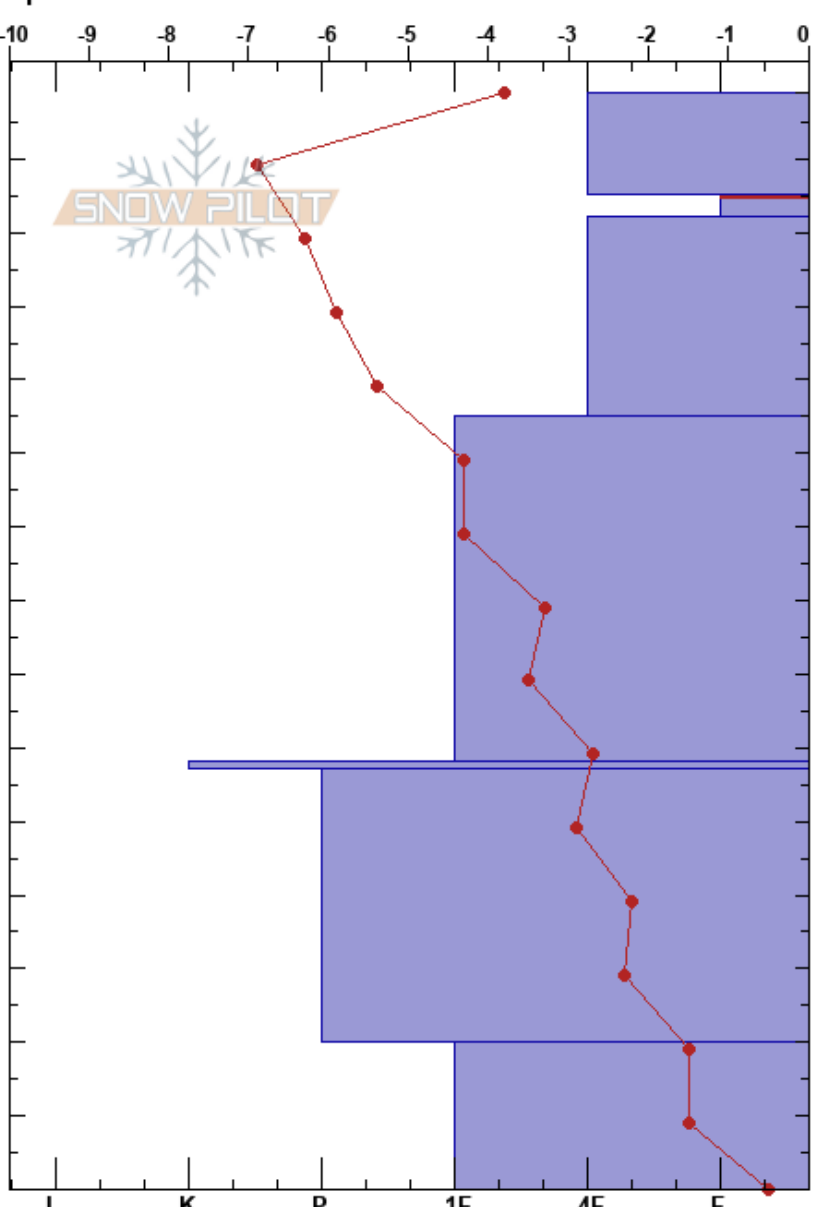

Paradise 9.25
 purcell
 BC
 Elevation: 1950 m
 Aspect: SE
 Specifics:

TCA Avy Office
 08/02/2022 - 11:30
 Co-ord: 50.47310N, -116.28406W
 Slope Angle: 24°
 Wind Loading: previous

Stability: **HS: 149**
 Air Temperature: -3.4°C **PF: 45** 135-132cm: Problematic layer
 Sky Cover: OVC **PS: 20**
 Precipitation: NO
 Wind: Calm

Height (cm)	Crystal		Moisture	ρ kg/m³	Stability tests & Layer comments
	Form	Size			
149					
140	/	1	D		
135	∨	4			← CT5, SC @135cm
130					
120	⊖	0.5-1			
110					
100					
90					
80	□	1-2	D		
70					
60	⊙⊙		D		← PST61/100 (End), SC @58cm ← CT29, SC @58cm
50					
40	□	3-4	D		
30					
20					
10	∧	4-5	D		
0					← ECTX

Notes: 20 cms and below found branches. Pit located in cut block

Snow profile complete by Mitch Snow, Jason Smith and Kevin Boltzar