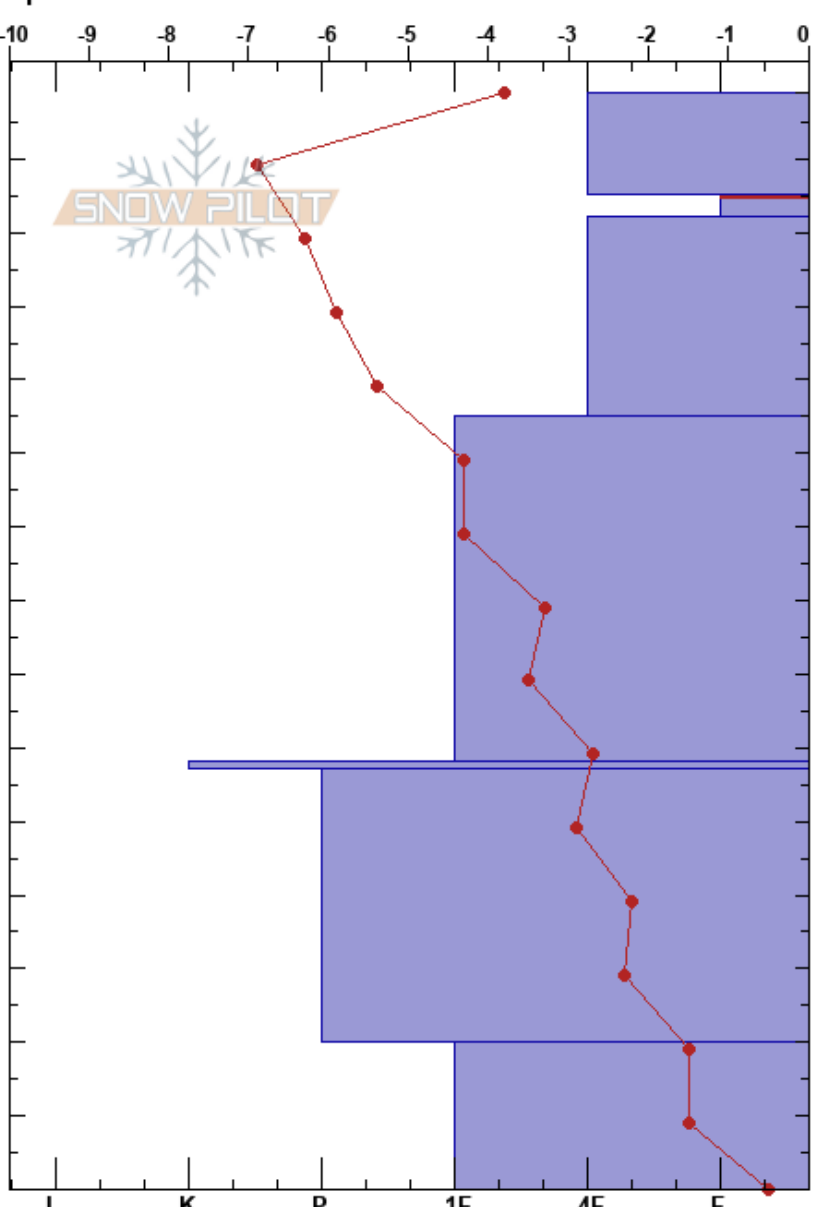

Paradise 9.25
 purcell
 BC
 Elevation: 1950 m
 Aspect: SE
 Specifics:

TCA Avy Office
 08/02/2022 - 11:30
 Co-ord: 50.47310N, -116.28406W
 Slope Angle: 24°
 Wind Loading: previous

Stability: **HS: 149**
 Air Temperature: -3.4°C **PF: 45** 135-132cm: Problematic layer
 Sky Cover: OVC **PS: 20**
 Precipitation: NO
 Wind: Calm

Height (cm)	Crystal		Moisture	ρ kg/m³	Stability tests & Layer comments
	Form	Size			
149					
140	/	1	D		
130	∇	4			← CT5, SC @135cm
120	⊖	0.5-1			
110					
100					
90					
80	□	1-2	D		
70					
60	⊗		D		← PST61/100 (End), SC @58cm ← CT29, SC @58cm
50					
40	□	3-4	D		
30					
20					
10	∧	4-5	D		
0					← ECTX

Notes: 20 cms and below found branches. Pit located in cut block

Snow profile complete by Mitch Snow, Jason Smith and Kevin Boltzar