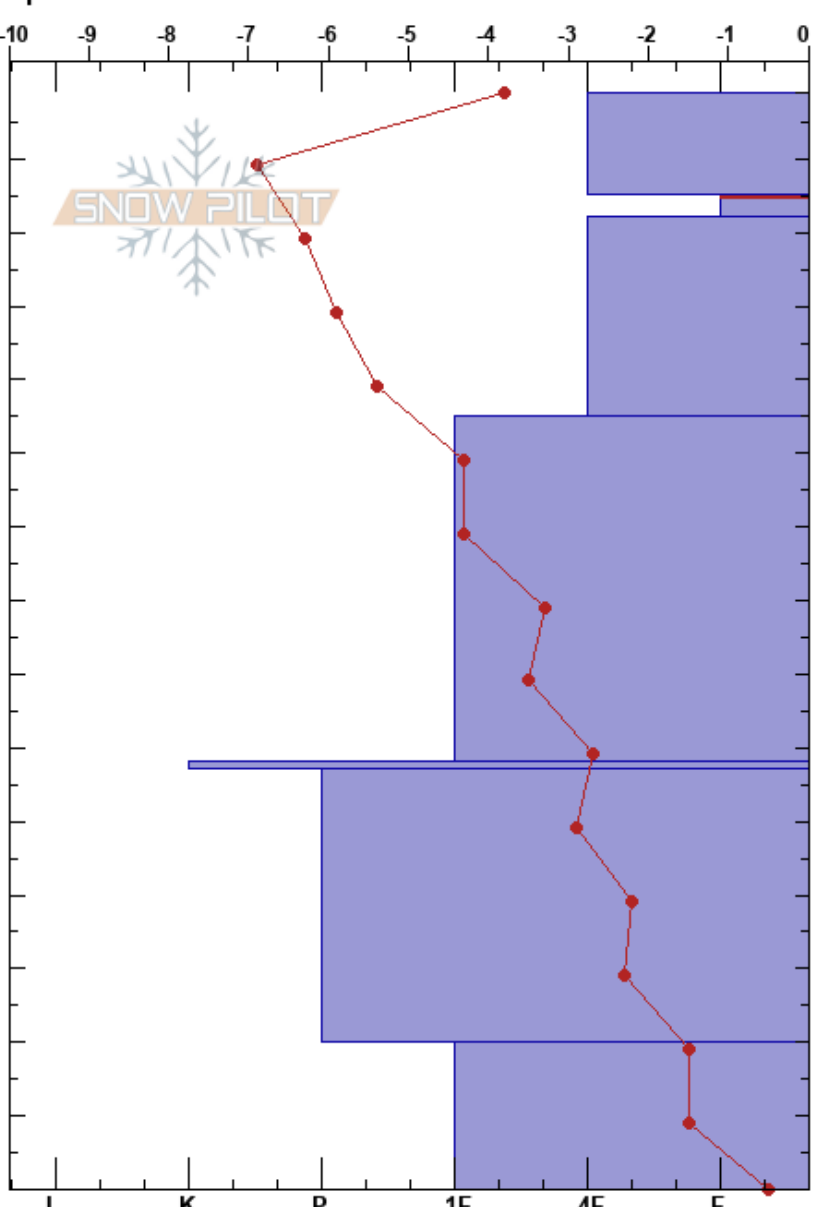

Paradise 9.25
 purcell
 BC
 Elevation: 1950 m
 Aspect: SE
 Specifics:

TCA Avy Office
 08/02/2022 - 11:30
 Co-ord: 50.47310N, -116.28406W
 Slope Angle: 24°
 Wind Loading: previous

Stability: **HS: 149**
 Air Temperature: -3.4°C **PF: 45** 135-132cm: Problematic layer
 Sky Cover: OVC **PS: 20**
 Precipitation: NO
 Wind: Calm

Height (cm)	Crystal		Moisture	ρ kg/m³	Stability tests & Layer comments
	Form	Size			
149					
140	/	1	D		
130	∨	4			← CT5, SC @135cm
120	⊖	0.5-1			
110					
100					
90					
80	□	1-2	D		
70					
60	⊙⊙		D		← PST61/100 (End), SC @58cm ← CT29, SC @58cm
50					
40	□	3-4	D		
30					
20					
10	∧	4-5	D		
0					← ECTX

Notes: 20 cms and below found branches. Pit located in cut block

Snow profile complete by Mitch Snow, Jason Smith and Kevin Boltzar