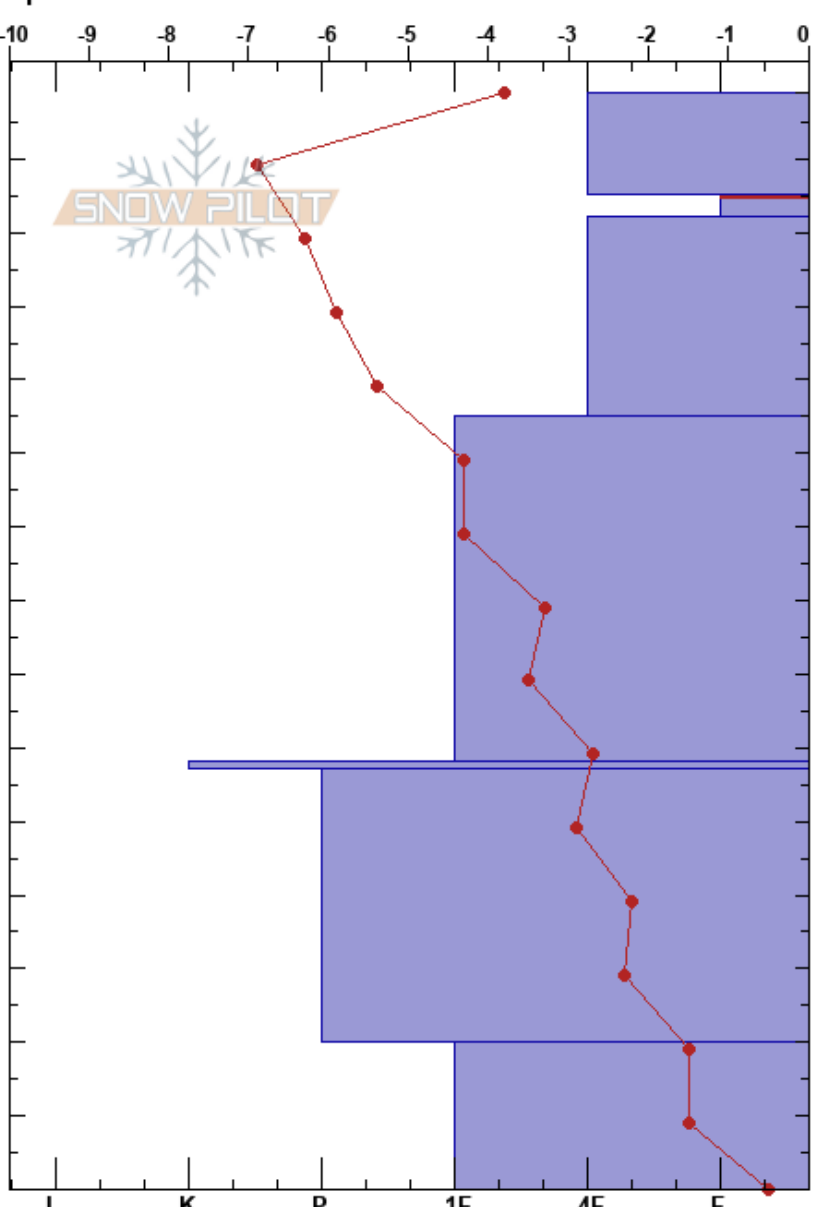

Paradise 9.25  
 purcell  
 BC  
 Elevation: 1950 m  
 Aspect: SE  
 Specifics:

TCA Avy Office  
 08/02/2022 - 11:30  
 Co-ord: 50.47310N, -116.28406W  
 Slope Angle: 24°  
 Wind Loading: previous

Stability: **HS: 149**  
 Air Temperature: -3.4°C **PF: 45** 135-132cm: Problematic layer  
 Sky Cover: OVC **PS: 20**  
 Precipitation: NO  
 Wind: Calm

Height (cm)	Crystal		Moisture	ρ kg/m³	Stability tests & Layer comments
	Form	Size			
149					
140	/	1	D		
135	∨	4			← CT5, SC @135cm
130					
120	⊖	0.5-1			
110					
100					
90					
80	□	1-2	D		
70					
60	⊙⊙		D		← PST61/100 (End), SC @58cm ← CT29, SC @58cm
50					
40	□	3-4	D		
30					
20					
10	∧	4-5	D		
0					← ECTX

Notes: 20 cms and below found branches. Pit located in cut block

Snow profile complete by Mitch Snow, Jason Smith and Kevin Boltzar