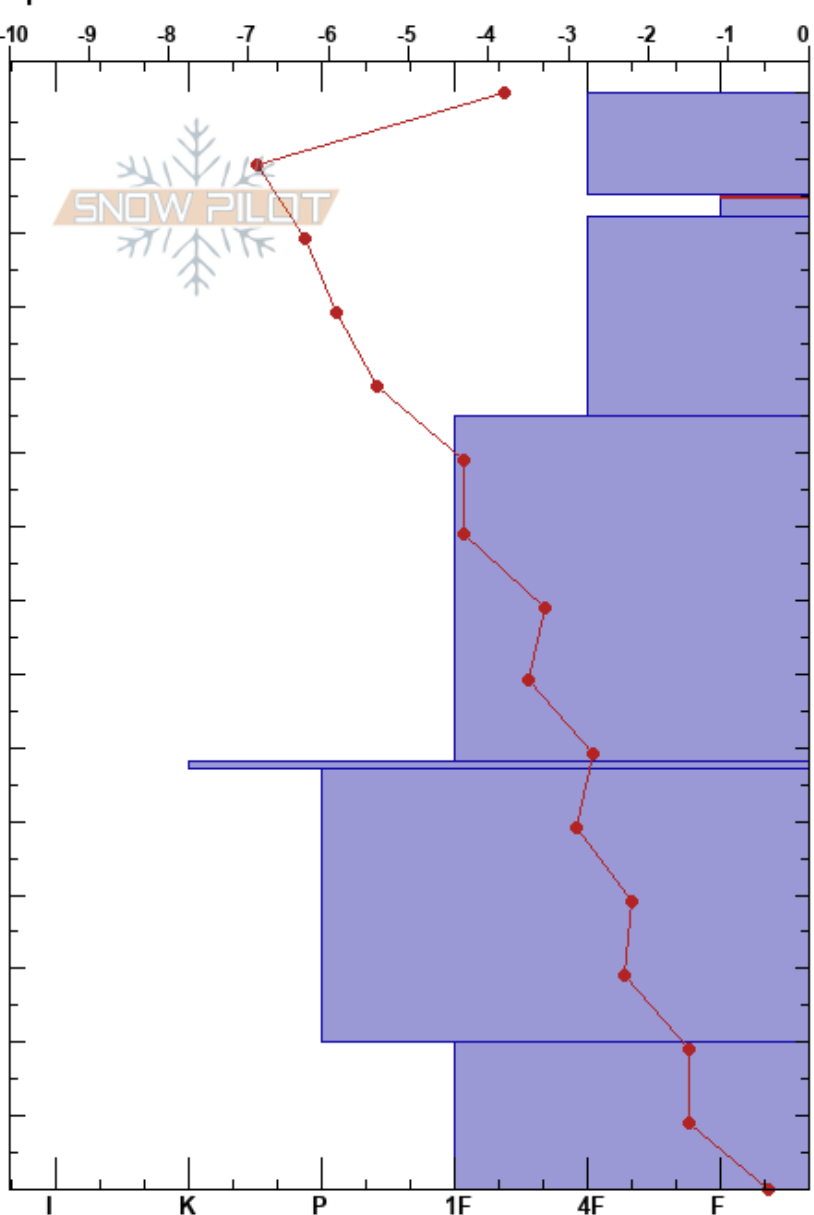

Paradise 9.25
 purcell
 BC
 Elevation: 1950 m
 Aspect: SE
 Specifics:

TCA Avy Office
 08/02/2022 - 11:30
 Co-ord: 50.47310N, -116.28406W
 Slope Angle: 24°
 Wind Loading: previous

Stability: **HS: 149**
 Air Temperature: -3.4°C **PF: 45** 135-132cm: Problematic layer
 Sky Cover: OVC **PS: 20**
 Precipitation: NO
 Wind: Calm

Form	Crystal Size	Moisture	ρ kg/m ³	Stability tests & Layer comments
/	1	D		
∨	4			← CT5, SC @135cm
⊖	0.5-1			
□	1-2	D		
⊗		D		← PST61/100 (End), SC @58cm ← CT29, SC @58cm
□	3-4	D		
∧	4-5	D		
				← ECTX

Notes: 20 cms and below found branches. Pit located in cut block

Snow profile complete by Mitch Snow, Jason Smith and Kevin Boltzar