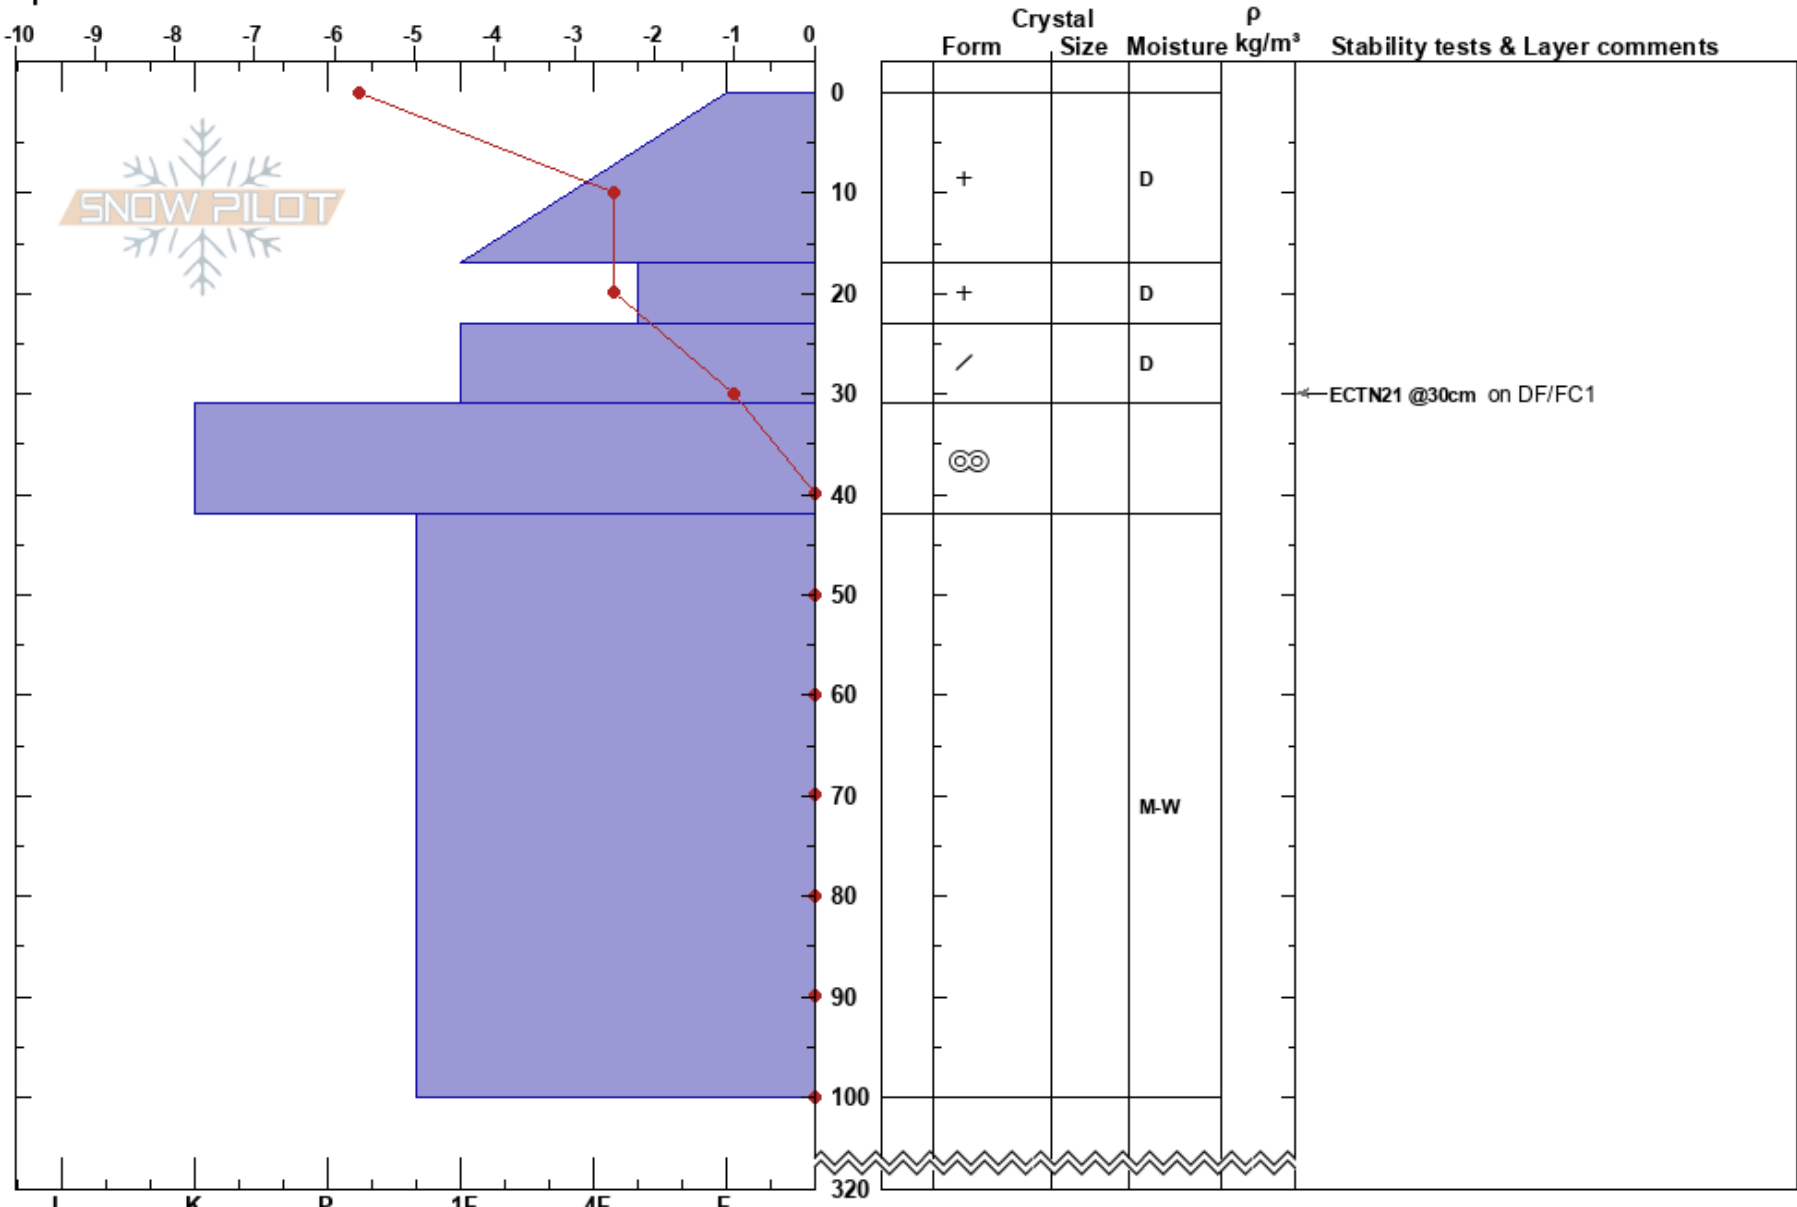

Läkta_bortom bergen
 Abisko
 Sweden
Elevation: 1000 m
Aspect: E
Specifics:

Stefan Hedlund
 24/04/2023 - 10:40
Co-ord:
Slope Angle: 22°
Wind Loading: no

Stability:
Air Temperature: -8.2°C **PF:** 30
Sky Cover: CLR
Precipitation: NO
Wind: S Light Breeze

Layer Notes:

Notes: Öppen slutning.