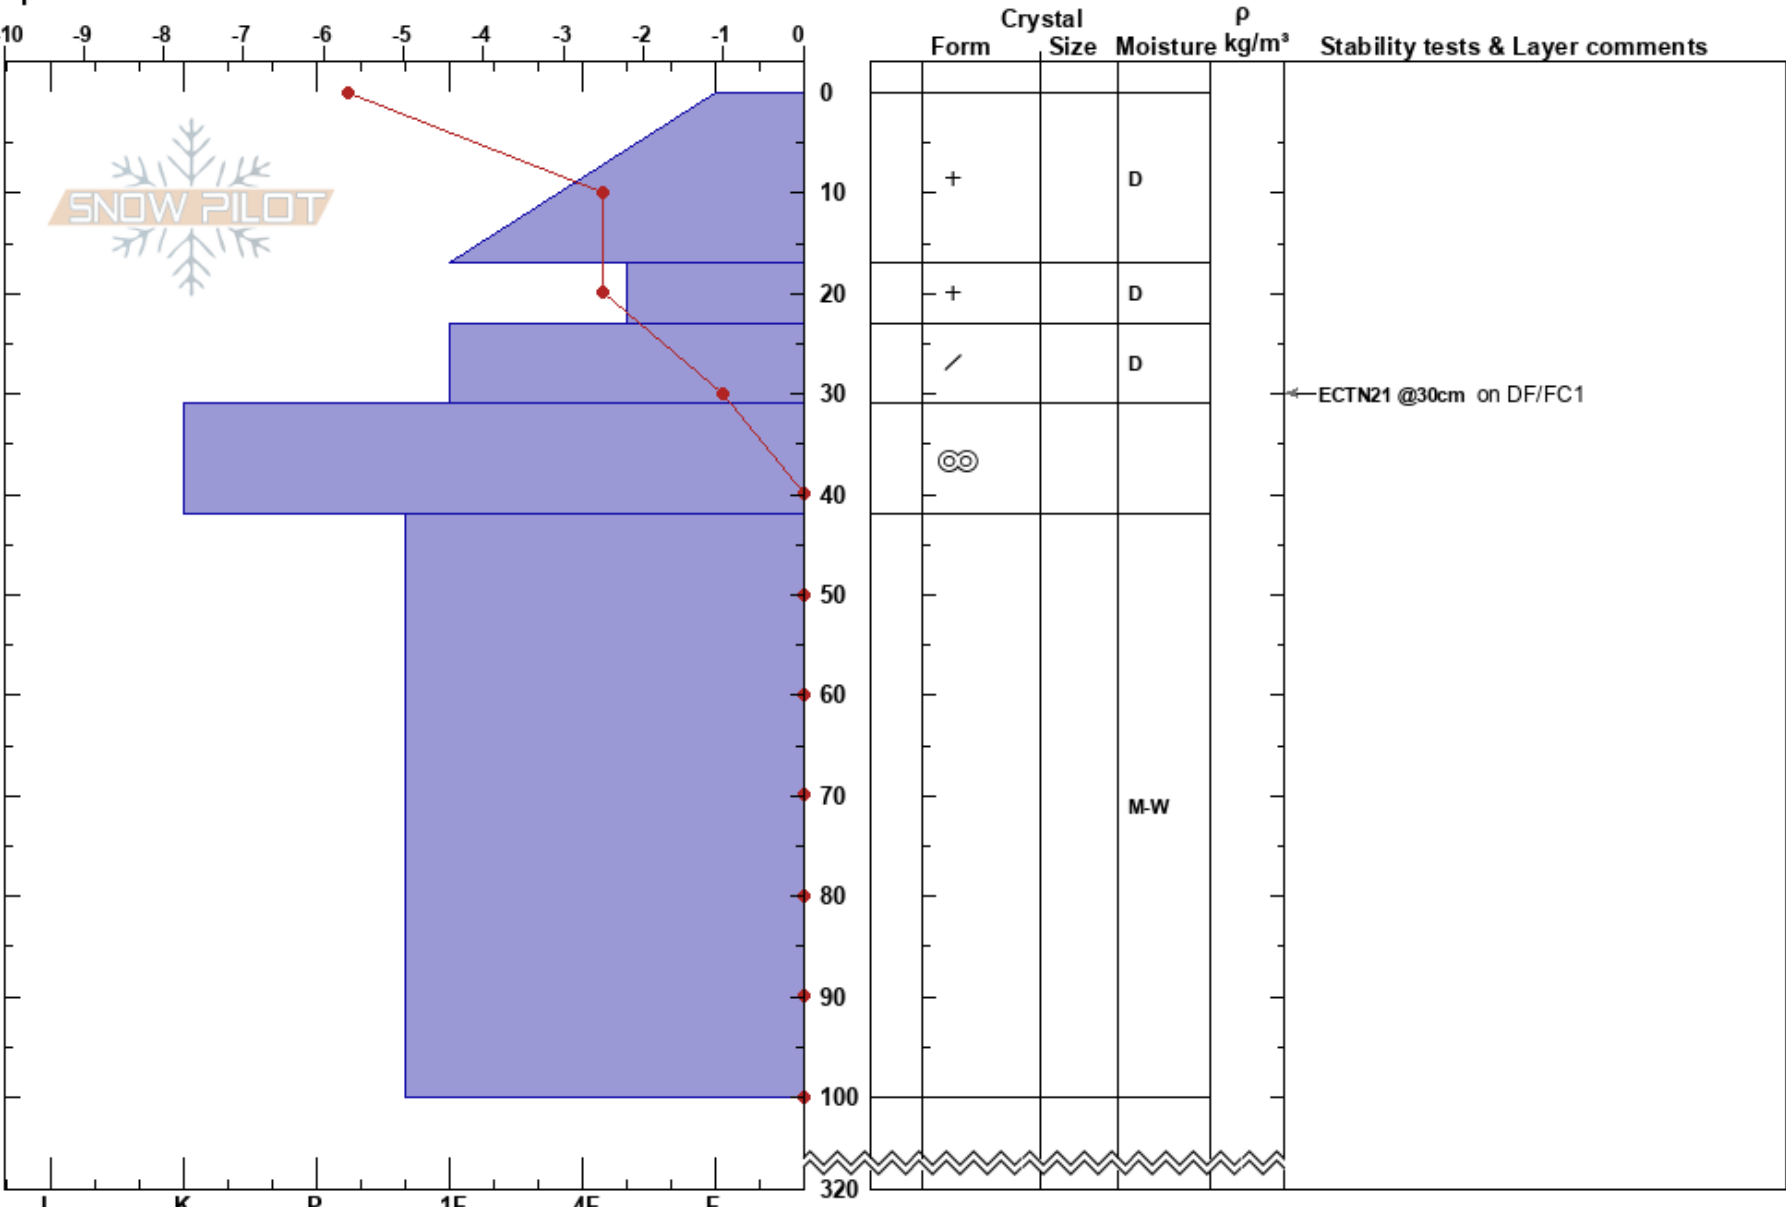

Läkta_bortom bergen
 Abisko
 Sweden
Elevation: 1000 m
Aspect: E
Specifics:

Stefan Hedlund
 24/04/2023 - 10:40
Co-ord:
Slope Angle: 22°
Wind Loading: no

Stability:
Air Temperature: -8.2°C **PF:** 30
Sky Cover: CLR
Precipitation: NO
Wind: S Light Breeze

Layer Notes:

Notes: Öppen slutning.