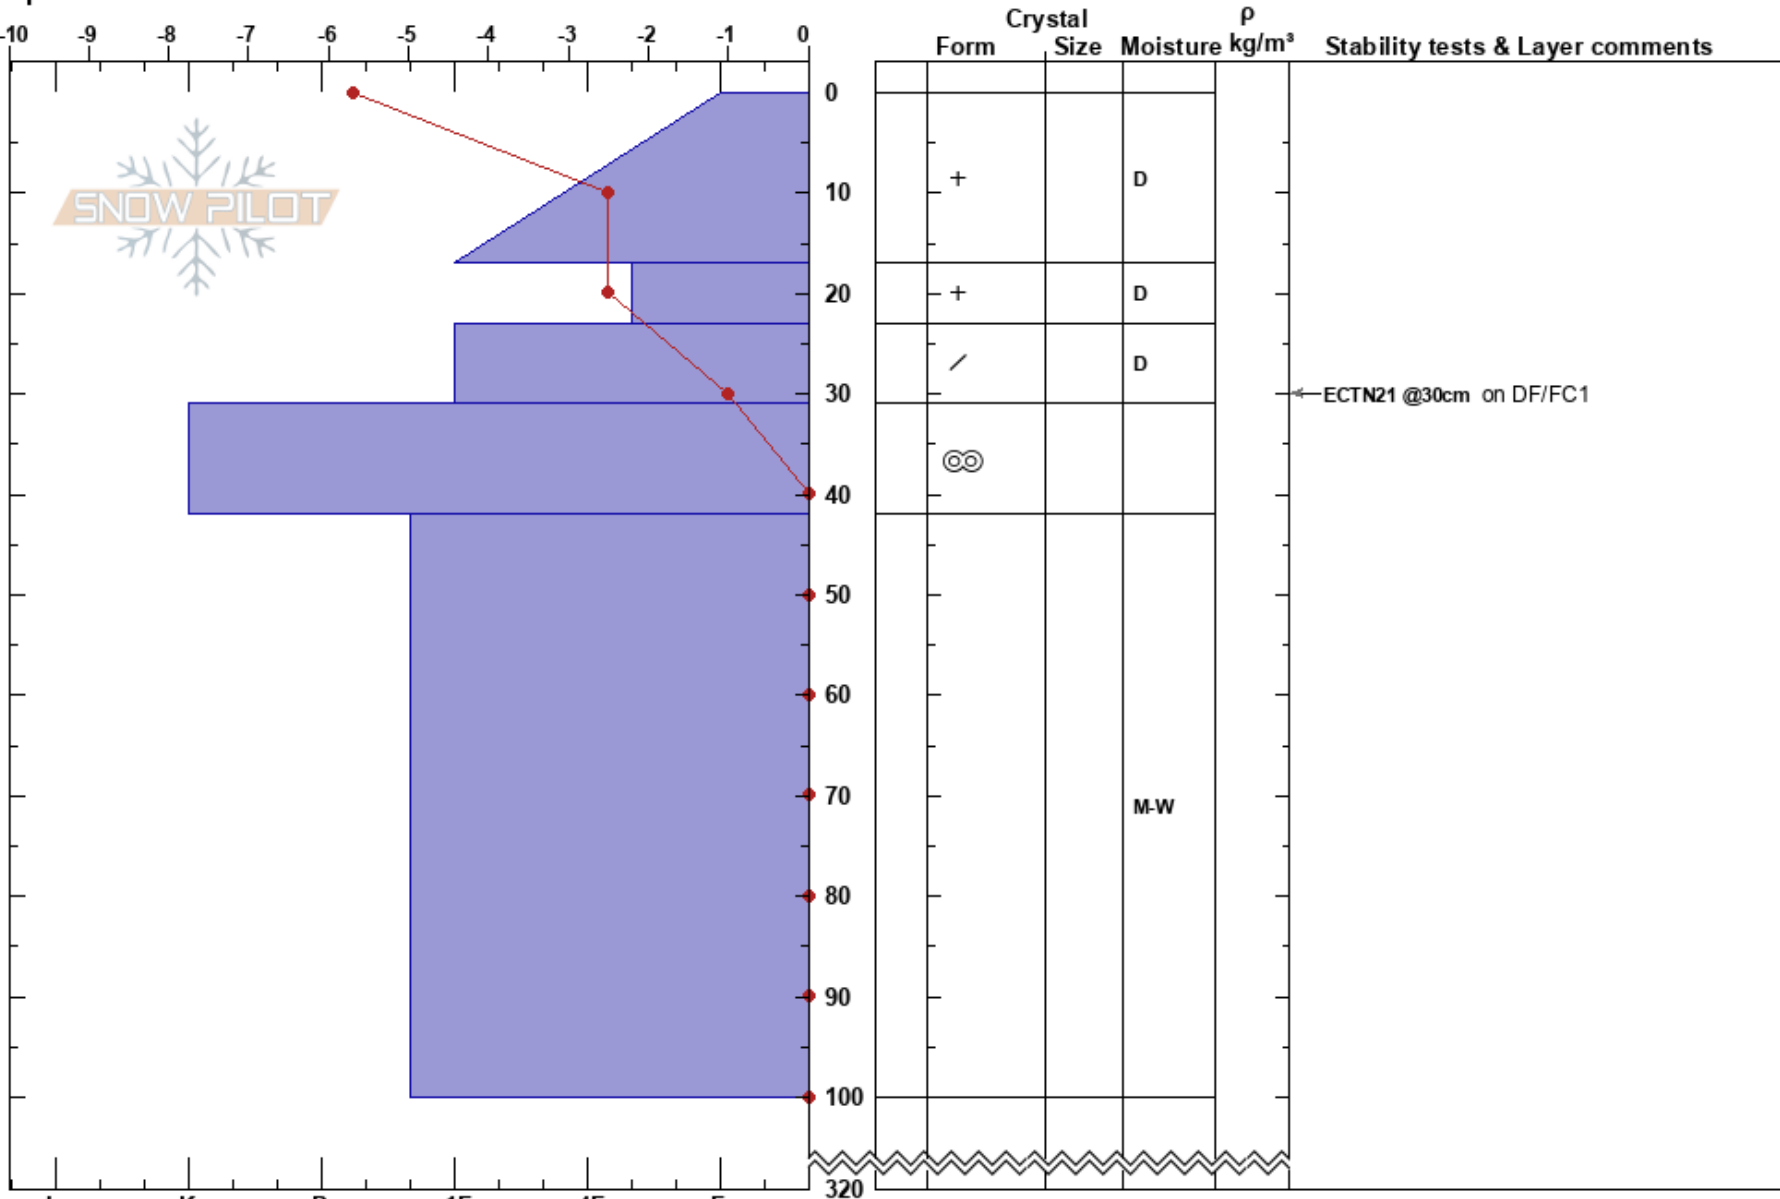

Läkta_bortom bergen
 Abisko
 Sweden
Elevation: 1000 m
Aspect: E
Specifics:

Stefan Hedlund
 24/04/2023 - 10:40
Co-ord:
Slope Angle: 22°
Wind Loading: no

Stability:
Air Temperature: -8.2°C **PF:** 30
Sky Cover: CLR
Precipitation: NO
Wind: S Light Breeze

Layer Notes:

Notes: Öppen slutning.