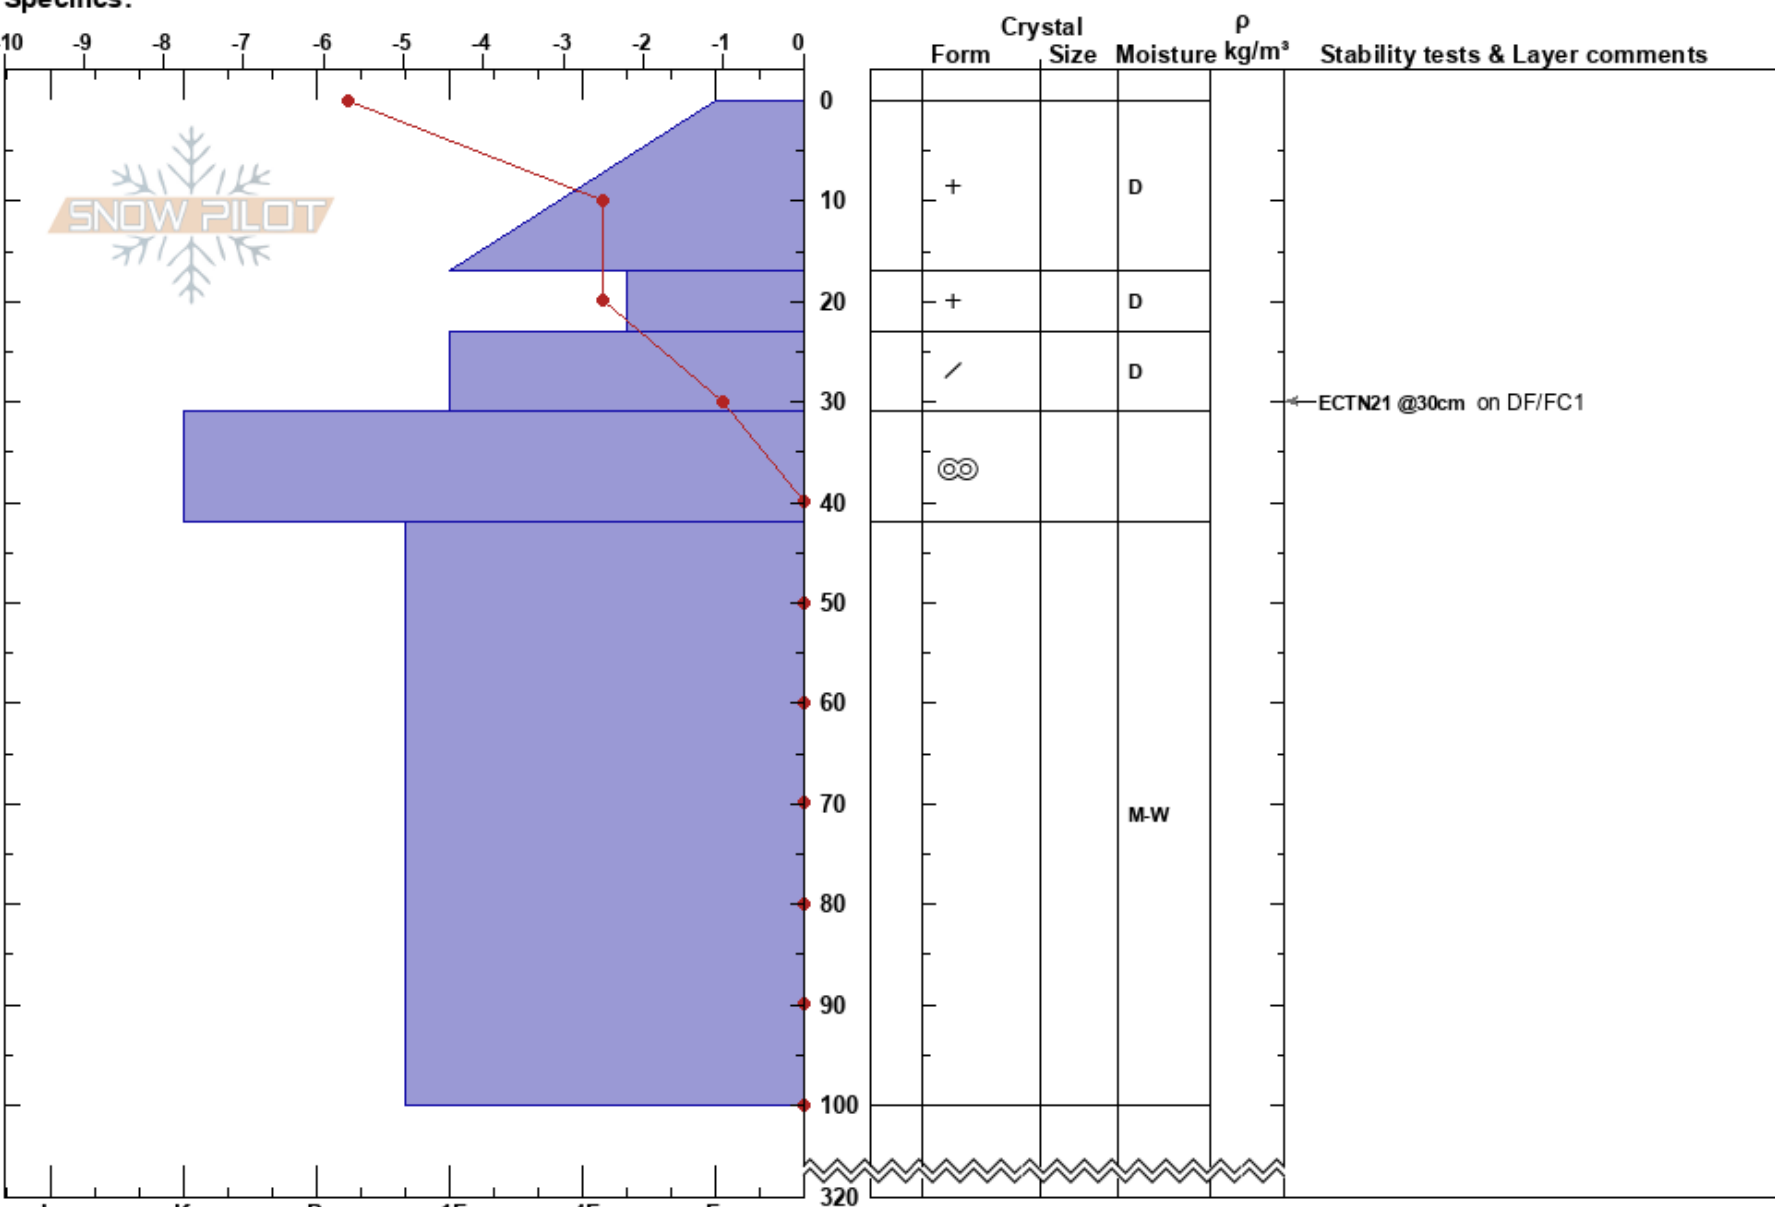

Läkta_bortom bergen
 Abisko
 Sweden
Elevation: 1000 m
Aspect: E
Specifics:

Stefan Hedlund
 24/04/2023 - 10:40
Co-ord:
Slope Angle: 22°
Wind Loading: no

Stability:
Air Temperature: -8.2°C **PF:** 30
Sky Cover: CLR
Precipitation: NO
Wind: S Light Breeze

Layer Notes:

Notes: Öppen slutning.