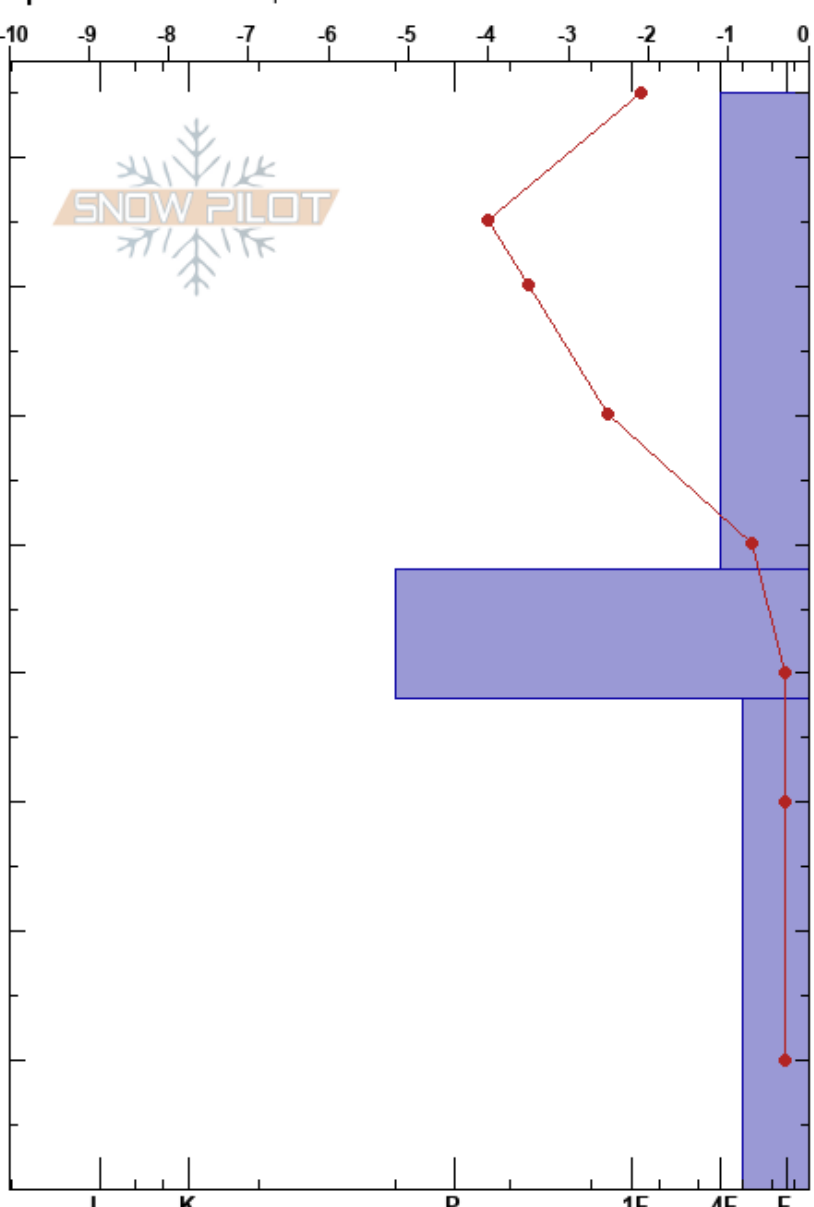

Hovde
 Bydalen
 Sweden
Elevation: 980 m
Aspect: SW
Specifics: We skied slope

Karin Trolin
 24/04/2023 - 11:00
Co-ord: 33V 437064E 6998042N
Slope Angle: 29°
Wind Loading: previous

Stability: HS:85
Air Temperature: -4.8°C **PF:** 20 85-48cm: Problematic layer
Sky Cover: X
Precipitation: S-1
Wind: E Light Breeze

Form	Crystal		Moisture	ρ kg/m³	Stability tests & Layer comments
	Size	Moisture			
					← CT11, SC @65cm @PP2.5
					← CT26, RP @50cm @DF1.5
	⊙				
	○				
					← ECTX

Notes: