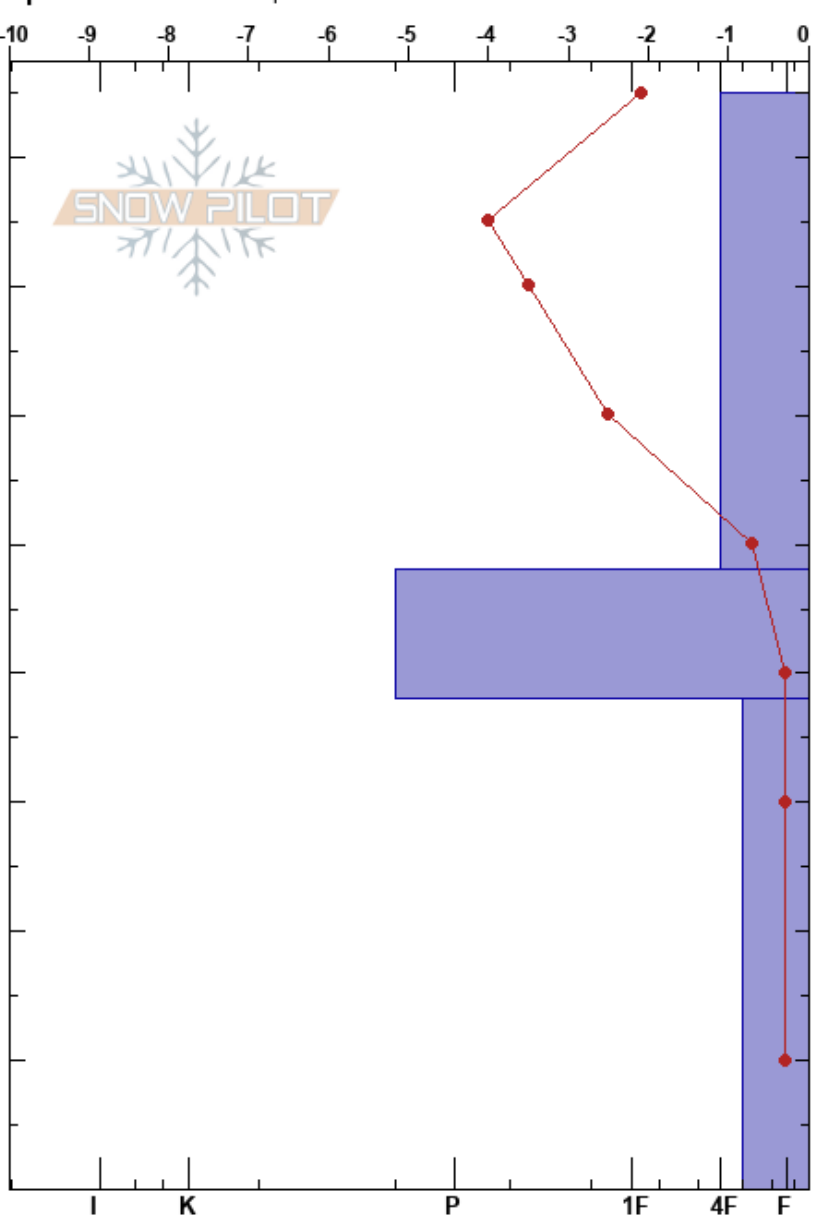

Hovde
 Bydalen
 Sweden
Elevation: 980 m
Aspect: SW
Specifics: We skied slope

Karin Trolin
 24/04/2023 - 11:00
Co-ord: 33V 437064E 6998042N
Slope Angle: 29°
Wind Loading: previous

Stability: HS:85
Air Temperature: -4.8°C **PF:** 20 85-48cm: Problematic layer
Sky Cover: X
Precipitation: S-1
Wind: E Light Breeze

Form	Crystal		Moisture	ρ kg/m³	Stability tests & Layer comments
	Size	Size			
					← CT11, SC @65cm @PP2.5
					← CT26, RP @50cm @DF1.5
	⊙				
	○				
					← ECTX

Notes: