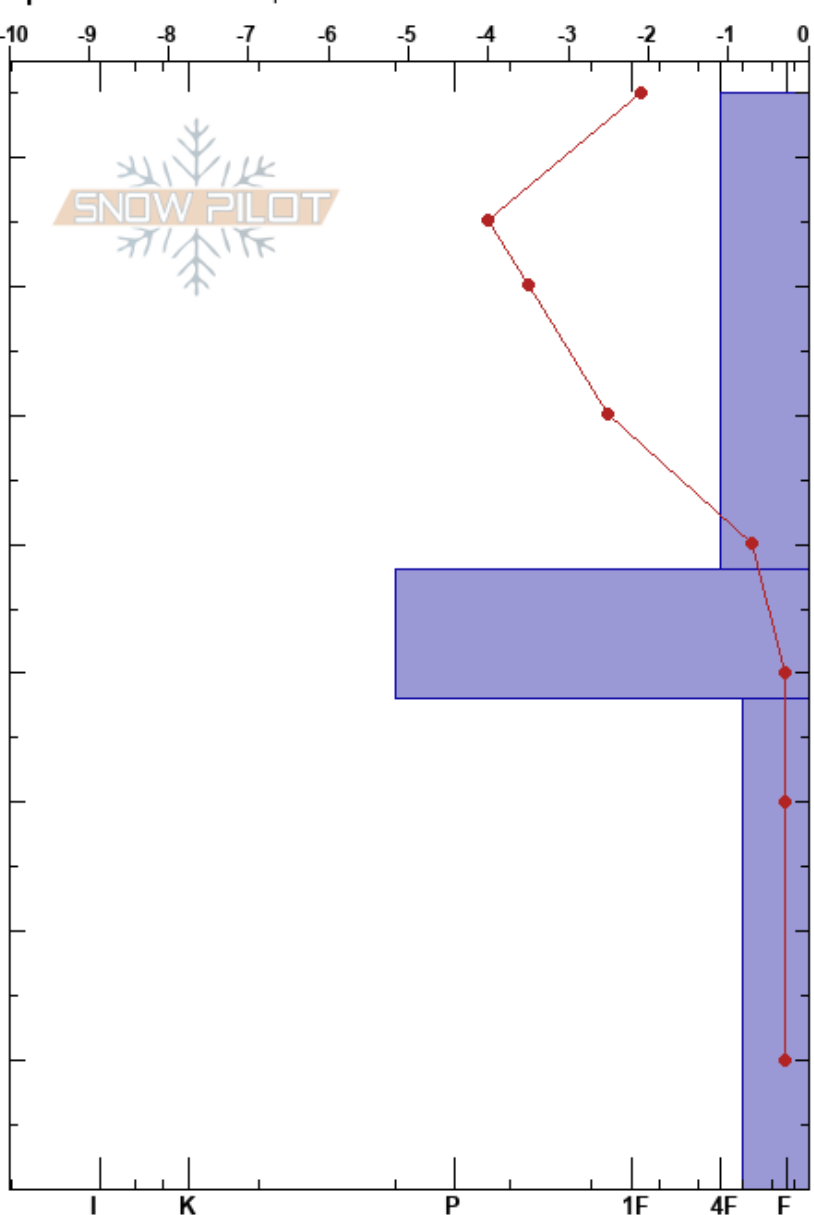

Hovde
 Bydalen
 Sweden
Elevation: 980 m
Aspect: SW
Specifics: We skied slope

Karin Trolin
 24/04/2023 - 11:00
Co-ord: 33V 437064E 6998042N
Slope Angle: 29°
Wind Loading: previous

Stability: HS:85
Air Temperature: -4.8°C **PF:** 20 85-48cm: Problematic layer
Sky Cover: X
Precipitation: S-1
Wind: E Light Breeze

Form	Crystal		Moisture	ρ kg/m³	Stability tests & Layer comments
	Size				
					← CT11, SC @65cm @PP2.5
					← CT26, RP @50cm @DF1.5
	⊙⊙				
	○				
					← ECTX

Notes: