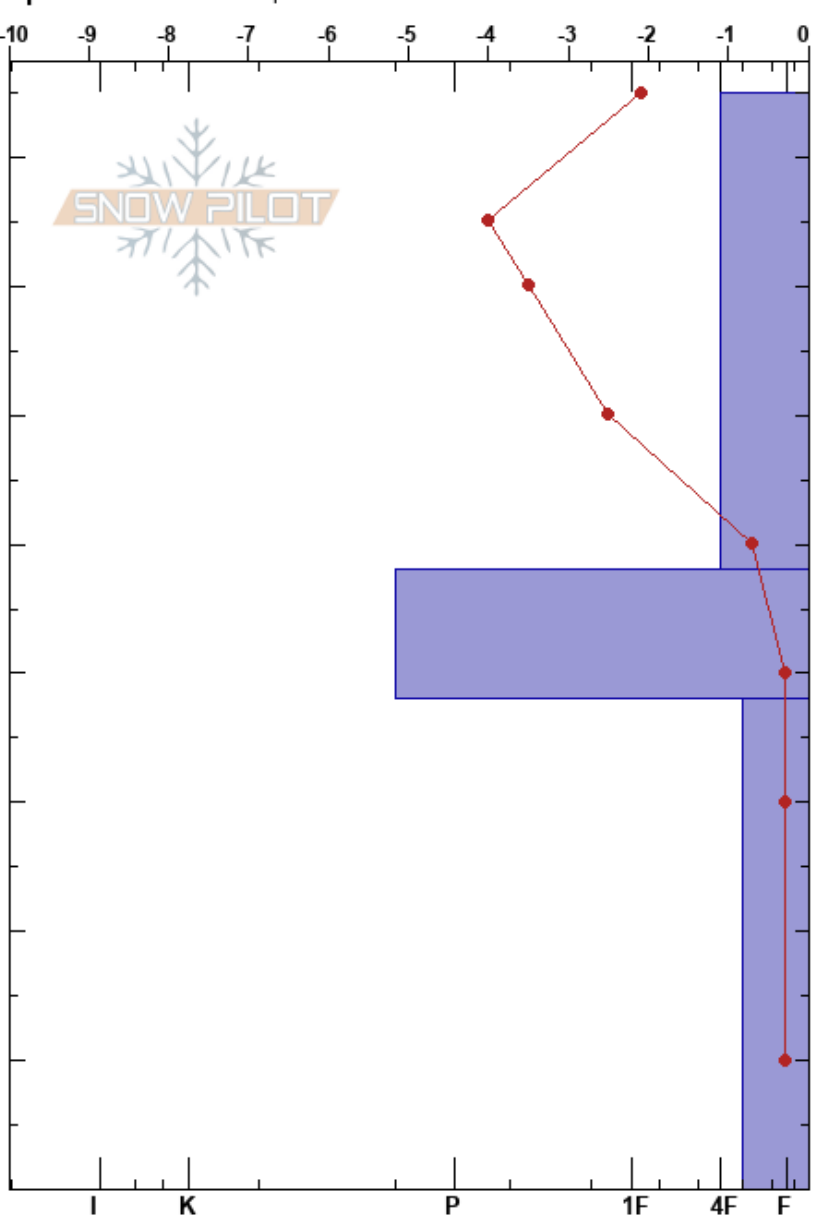

Hovde
 Bydalen
 Sweden
Elevation: 980 m
Aspect: SW
Specifics: We skied slope

Karin Trolin
 24/04/2023 - 11:00
Co-ord: 33V 437064E 6998042N
Slope Angle: 29°
Wind Loading: previous

Stability: HS:85
Air Temperature: -4.8°C **PF:** 20 85-48cm: Problematic layer
Sky Cover: X
Precipitation: S-1
Wind: E Light Breeze

| Form | Crystal | | Moisture | ρ kg/m³ | Stability tests & Layer comments |
|------|---------|--|----------|------------|----------------------------------|
| | Size | | | | |
| | | | | | |
| | | | | | ← CT11, SC @65cm @PP2.5 |
| | | | | | ← CT26, RP @50cm @DF1.5 |
| | ⊙⊙ | | | | |
| | | | | | |
| | ○ | | | | |
| | | | | | |
| | | | | | ← ECTX |