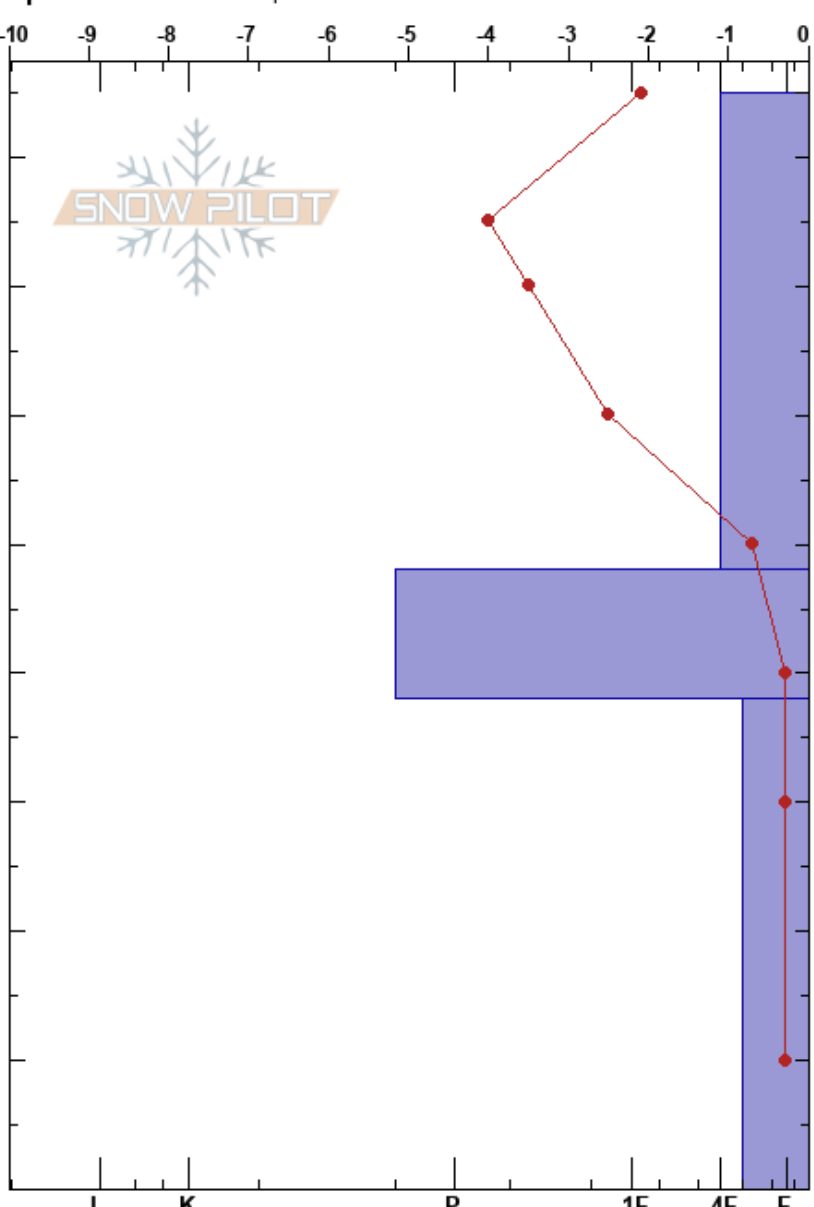

Hovde
 Bydalen
 Sweden
Elevation: 980 m
Aspect: SW
Specifics: We skied slope

Karin Trolin
 24/04/2023 - 11:00
Co-ord: 33V 437064E 6998042N
Slope Angle: 29°
Wind Loading: previous

Stability: HS:85
Air Temperature: -4.8°C **PF:** 20 85-48cm: Problematic layer
Sky Cover: X
Precipitation: S-1
Wind: E Light Breeze

Form	Crystal		Moisture	ρ kg/m ³	Stability tests & Layer comments
	Size				
					← CT11, SC @65cm @PP2.5
					← CT26, RP @50cm @DF1.5
	⊙				
	○				
					← ECTX

Notes: