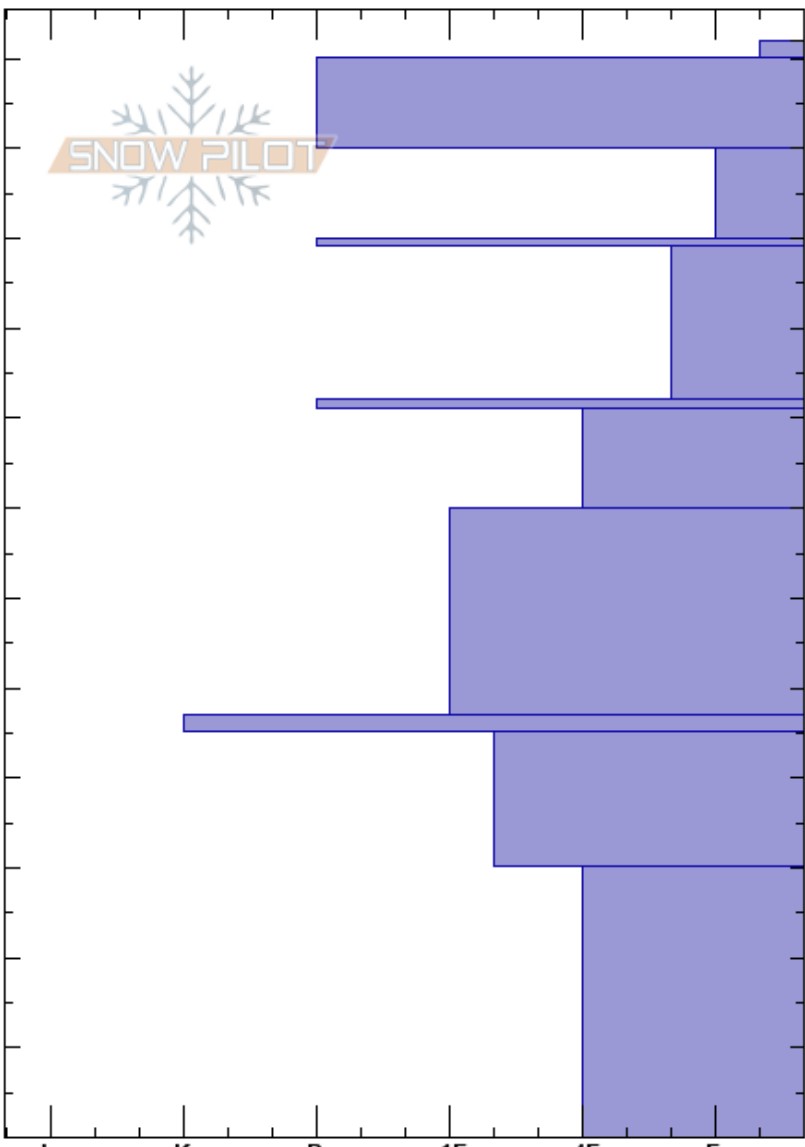

Lucky Shot
 Talkeetna Mountains
 AK
 Elevation: 3000 ft
 Aspect: 160°
 Specifics:

Andrew Schauer
 04/23/2023 - 10:45am
 Co-ord: 61.77389N, -149.41889W
 Slope Angle: 29°
 Wind Loading: no

Stability: Fair
 Air Temperature: 0°C
 Sky Cover: FEW
 Precipitation: NO
 Wind: Calm
 HS: 122
 PF: 75 30-0cm: Problematic layer
 PS: 2

Depth (cm)	Crystal Form	Crystal Size	Moisture	ρ kg/m ³	Stability tests & Layer comments
122	+		M		
115	⊙⊙				
110	⊙		W		← ECTP11 @110cm
105	■				
100	⊙		W		
95	⊙				
90	⊙		W		
85	■				
80	●		M		
75	●				
70	●		M		
65	●				
60	●		M		
55	■				
50	■				
45	●		M		
40	●				
35	●		M		
30	⊕	1-2	M		

Notes: Very similar structure at second snowpit above portal.