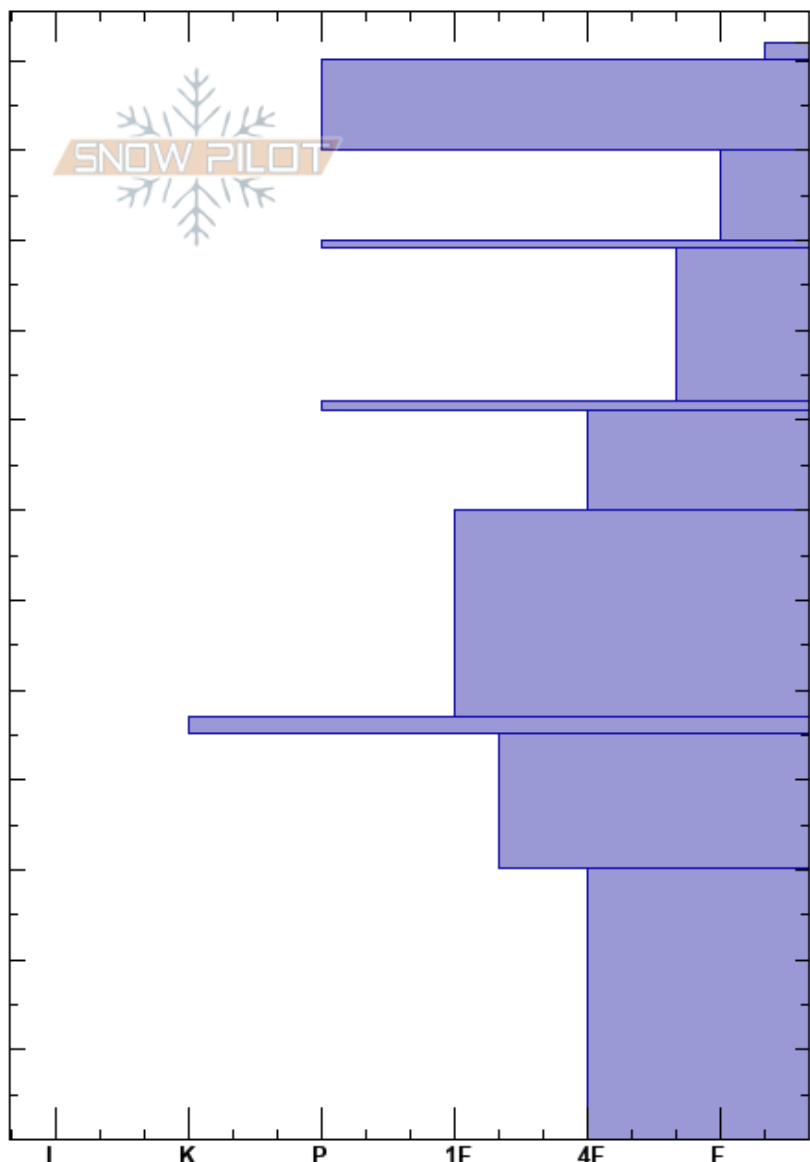

Lucky Shot
 Talkeetna Mountains
 AK
 Elevation: 3000 ft
 Aspect: 160°
 Specifics:

Andrew Schauer
 04/23/2023 - 10:45am
 Co-ord: 61.77389N, -149.41889W
 Slope Angle: 29°
 Wind Loading: no

Stability: Fair
 Air Temperature: 0°C
 Sky Cover: FEW
 Precipitation: NO
 Wind: Calm
 HS: 122
 PF: 75 30-0cm: Problematic layer
 PS: 2

Height (cm)	Crystal		Moisture	ρ kg/m ³	Stability tests & Layer comments
	Form	Size			
122	+		M		
110	⊙⊙				← ECTP11 @110cm
100	⊕		W		
90	⊕		W		
80	■				
70	●		M		
60	●		M		
50	■				
40	●		M		
30					
20	⊕	1-2	M		
10					
0					

Notes: Very similar structure at second snowpit above portal.