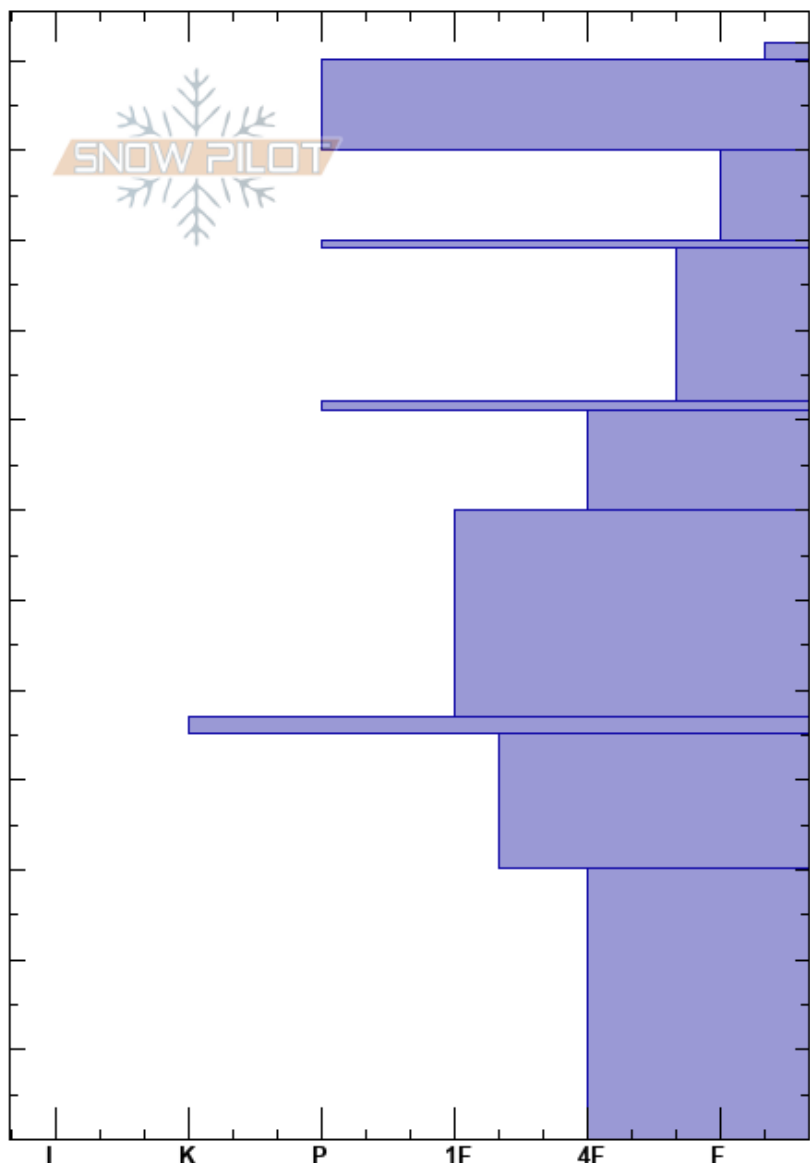

Lucky Shot  
 Talkeetna Mountains  
 AK  
 Elevation: 3000 ft  
 Aspect: 160°  
 Specifics:

Andrew Schauer  
 04/23/2023 - 10:45am  
 Co-ord: 61.77389N, -149.41889W  
 Slope Angle: 29°  
 Wind Loading: no

Stability: Fair  
 Air Temperature: 0°C  
 Sky Cover: FEW  
 Precipitation: NO  
 Wind: Calm  
 HS: 122  
 PF: 75 30-0cm: Problematic layer  
 PS: 2

Depth (cm)	Crystal Form	Crystal Size	Moisture	$\rho$ kg/m <sup>3</sup>	Stability tests & Layer comments
122	+		M		
110	⊙⊙				← ECTP11 @110cm
100	⊕		W		
90	⊕		W		
80	■				
70	●		M		
60	●		M		
50	■				
40	●		M		
20	⊕	1-2	M		

Notes: Very similar structure at second snowpit above portal.