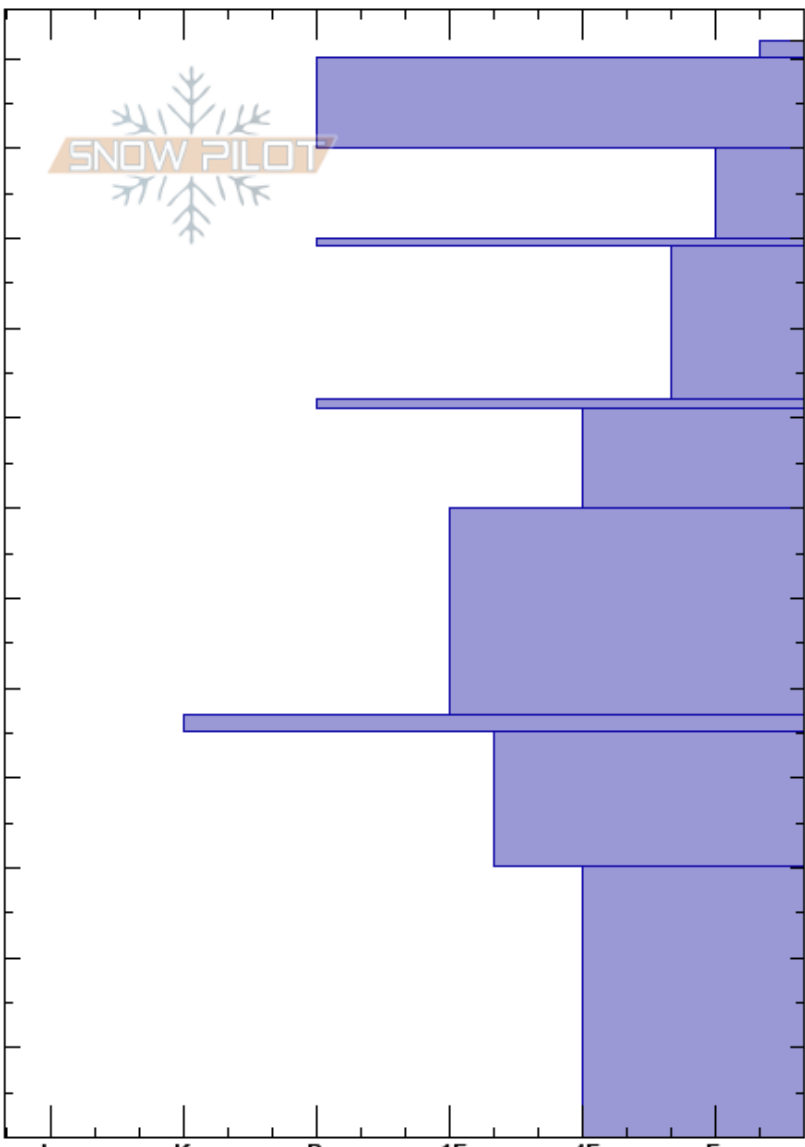

Lucky Shot  
 Talkeetna Mountains  
 AK  
 Elevation: 3000 ft  
 Aspect: 160°  
 Specifics:

Andrew Schauer  
 04/23/2023 - 10:45am  
 Co-ord: 61.77389N, -149.41889W  
 Slope Angle: 29°  
 Wind Loading: no

Stability: Fair  
 Air Temperature: 0°C  
 Sky Cover: FEW  
 Precipitation: NO  
 Wind: Calm  
 HS: 122  
 PF: 75 30-0cm: Problematic layer  
 PS: 2

Height (cm)	Crystal		Moisture	$\rho$ kg/m <sup>3</sup>	Stability tests & Layer comments
	Form	Size			
122	+		M		
110	⊙⊙				← ECTP11 @110cm
100	⊕		W		
90	⊕		W		
80	■				
70	●		M		
60	●		M		
50	■				
40	●		M		
30					
20	⊕	1-2	M		
10					
0					

Notes: Very similar structure at second snowpit above portal.