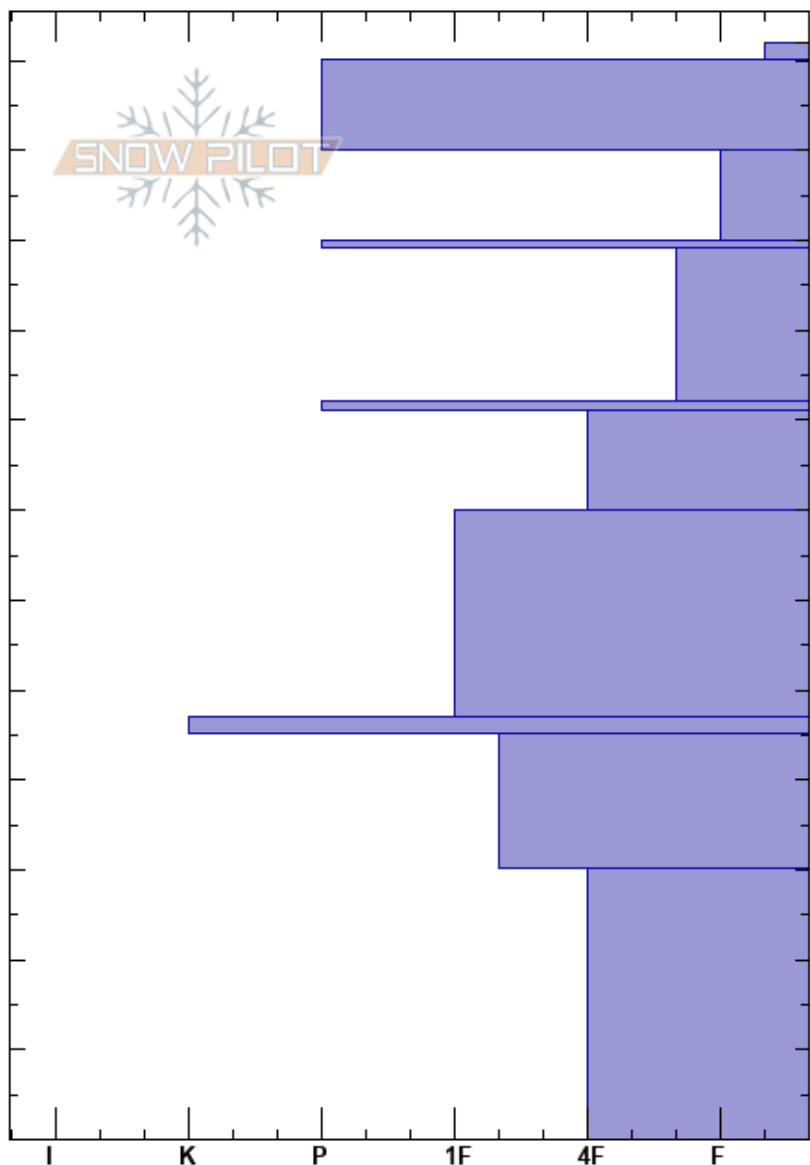

Lucky Shot
 Talkeetna Mountains
 AK
 Elevation: 3000 ft
 Aspect: 160°
 Specifics:

Andrew Schauer
 04/23/2023 - 10:45am
 Co-ord: 61.77389N, -149.41889W
 Slope Angle: 29°
 Wind Loading: no

Stability: Fair
 Air Temperature: 0°C
 Sky Cover: FEW
 Precipitation: NO
 Wind: Calm
 HS: 122
 PF: 75 30-0cm: Problematic layer
 PS: 2

Height (cm)	Crystal		Moisture	ρ kg/m ³	Stability tests & Layer comments
	Form	Size			
122	+		M		
110	⊙⊙				← ECTP11 @110cm
100	⊕		W		
90	⊕		W		
80	■				
70	●		M		
60	●		M		
50	■				
40	●		M		
30					
20	⊕	1-2	M		
10					
0					

Notes: Very similar structure at second snowpit above portal.