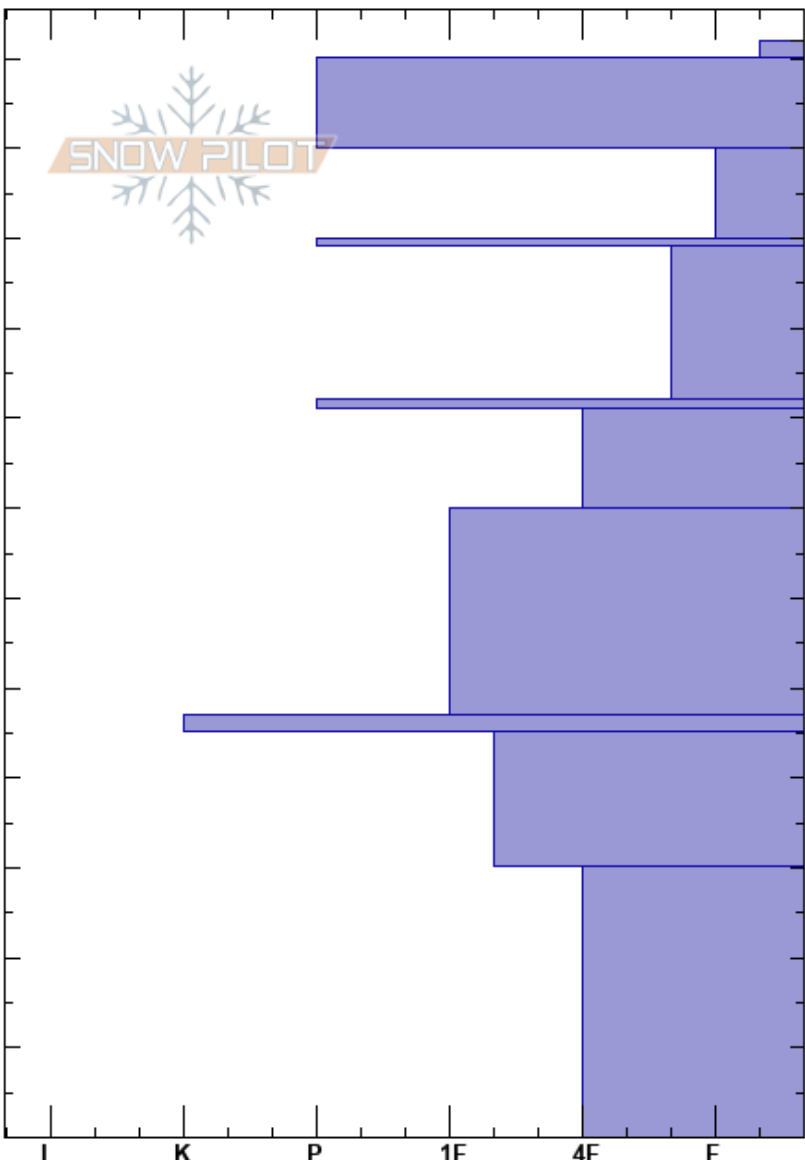

Lucky Shot
 Talkeetna Mountains
 AK
 Elevation: 3000 ft
 Aspect: 160°
 Specifics:

Andrew Schauer
 04/23/2023 - 10:45am
 Co-ord: 61.77389N, -149.41889W
 Slope Angle: 29°
 Wind Loading: no

Stability: Fair
 Air Temperature: 0°C
 Sky Cover: FEW
 Precipitation: NO
 Wind: Calm

HS: 122
 PF: 75 30-0cm: Problematic layer
 PS: 2

Height (cm)	Crystal		Moisture	ρ kg/m ³	Stability tests & Layer comments
	Form	Size			
122	+		M		
110	⊙⊙				← ECTP11 @110cm
100	⊕		W		
90	⊕		W		
80	■				
70	●		M		
60	●		M		
50	■				
40	●		M		
30					
20	⊕	1-2	M		
10					
0					

Notes: Very similar structure at second snowpit above portal.