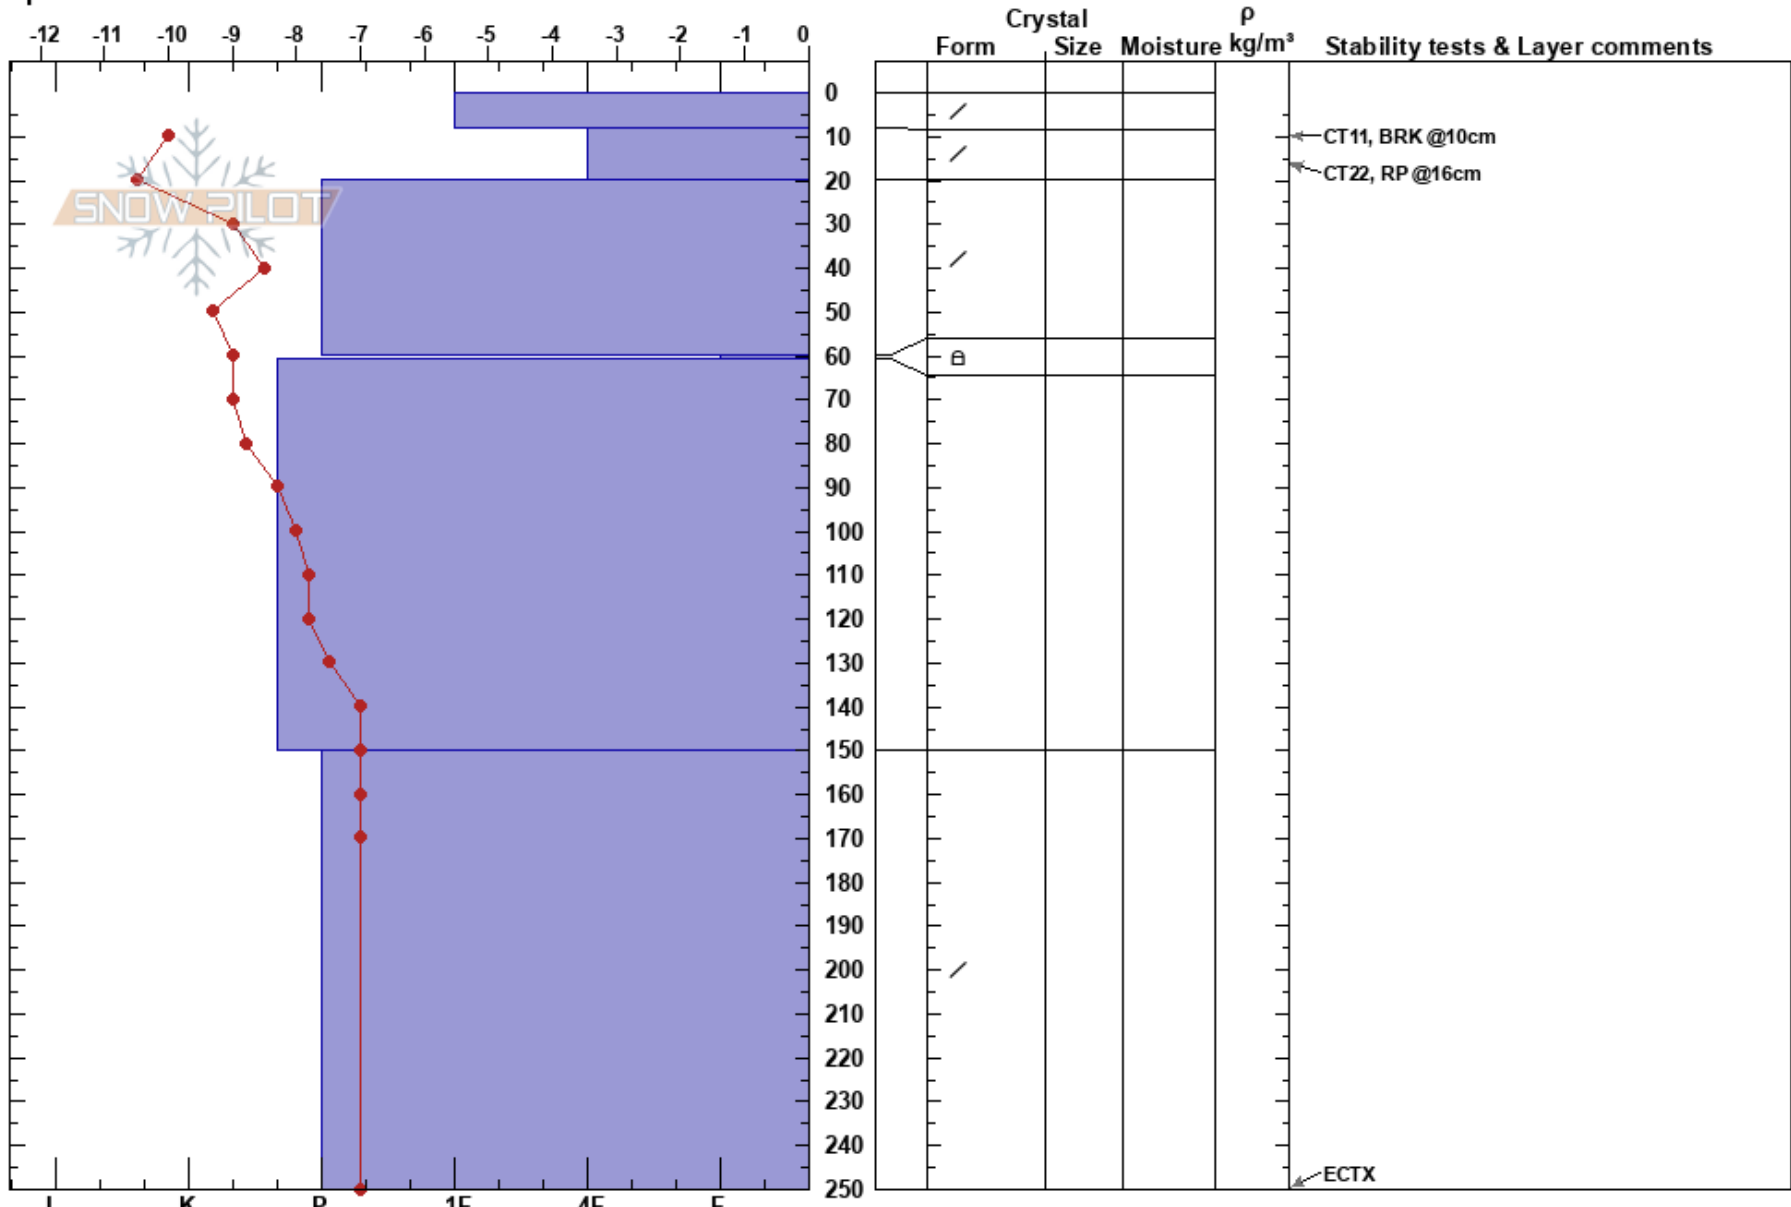

Norikura East Full Pro  
 HAKUBA  
 Japan  
 Elevation: 7930 ft  
 Aspect: E  
 Specifics:

Félix Cauffopé  
 26/01/2021 - 11:40  
 Co-ord:  
 Slope Angle:  
 Wind Loading:

Stability:  
 Air Temperature: -8.5°C  
 Sky Cover:  
 Precipitation:  
 Wind:

HS:250  
 Layer Notes:  
 60-61cm: Problematic layer

Notes: