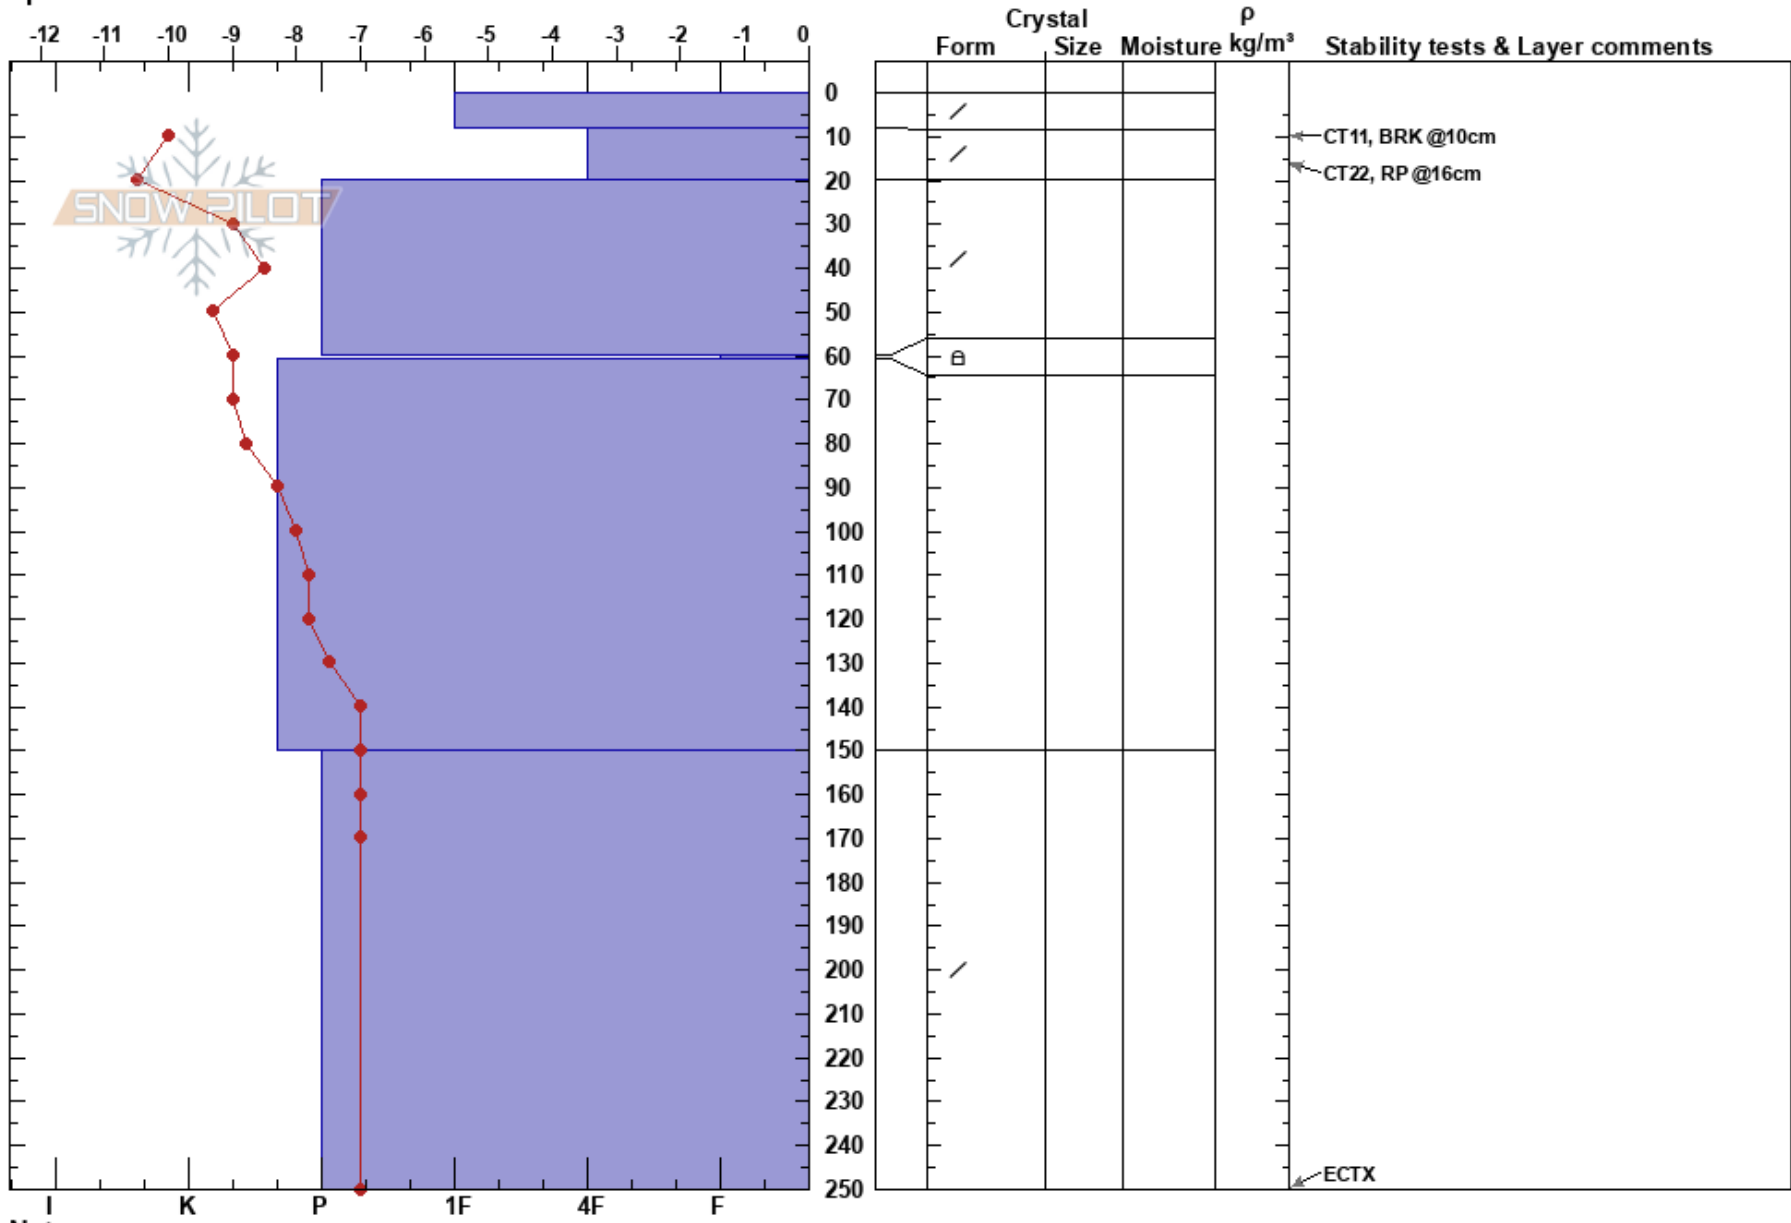

Norikura East Full Pro
 HAKUBA
 Japan
 Elevation: 7930 ft
 Aspect: E
 Specifics:

Félix Cauffopé
 26/01/2021 - 11:40
 Co-ord:
 Slope Angle:
 Wind Loading:

Stability:
 Air Temperature: -8.5°C
 Sky Cover:
 Precipitation:
 Wind:

HS:250
 Layer Notes:
 60-61cm: Problematic layer

Notes: