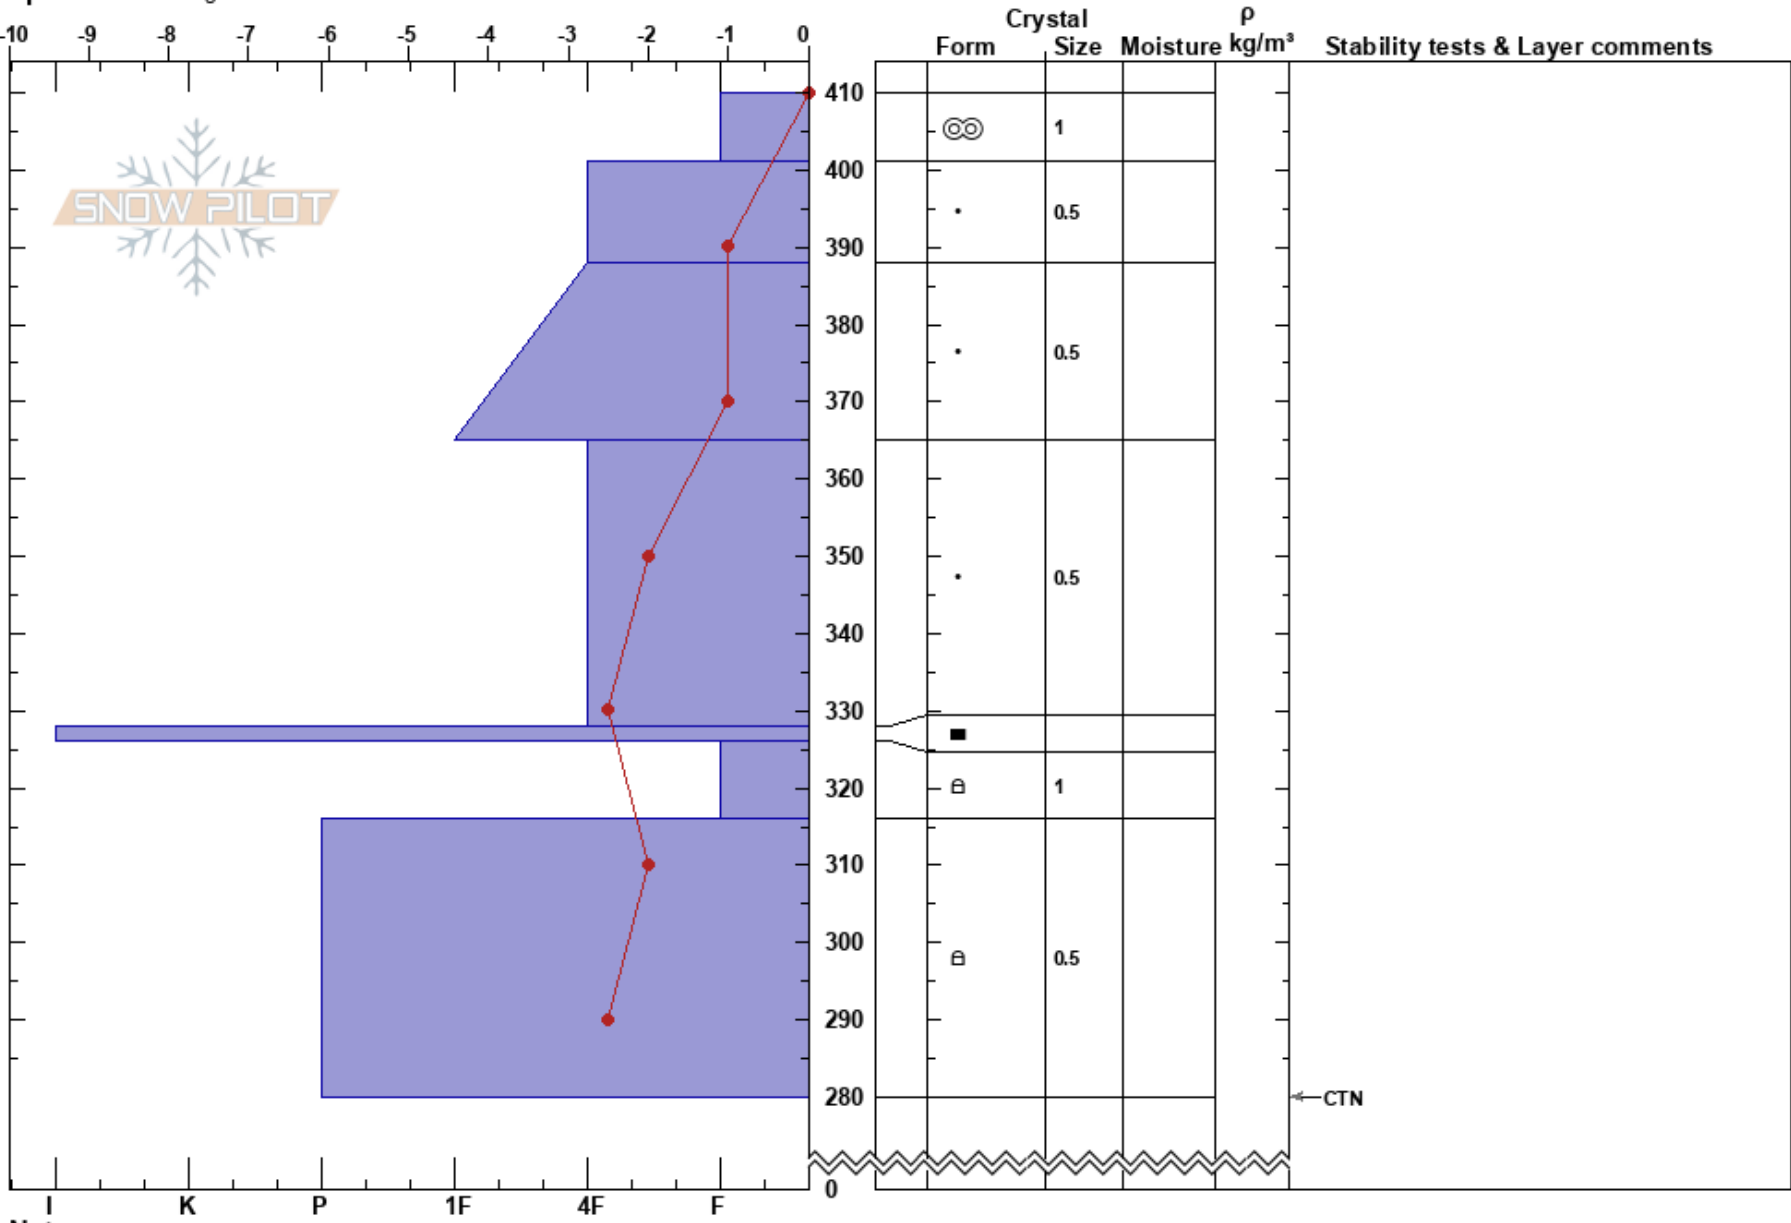

Vodgika Hedgiboo
 Spring Mountains
 NV
Elevation: 10995 ft
Aspect: 15°
Specifics: Pit dug in a Ski Area

Eric Fehr
 04/23/2023 - 11:25am
Co-ord: 36.28727N, -115.68707W
Slope Angle: 39°
Wind Loading:

Stability:
Air Temperature: 8°C
Precipitation: NO
Wind: NW Light Breeze
HS: 410
PF: 5
Layer Notes: 410-401cm: Problematic layer