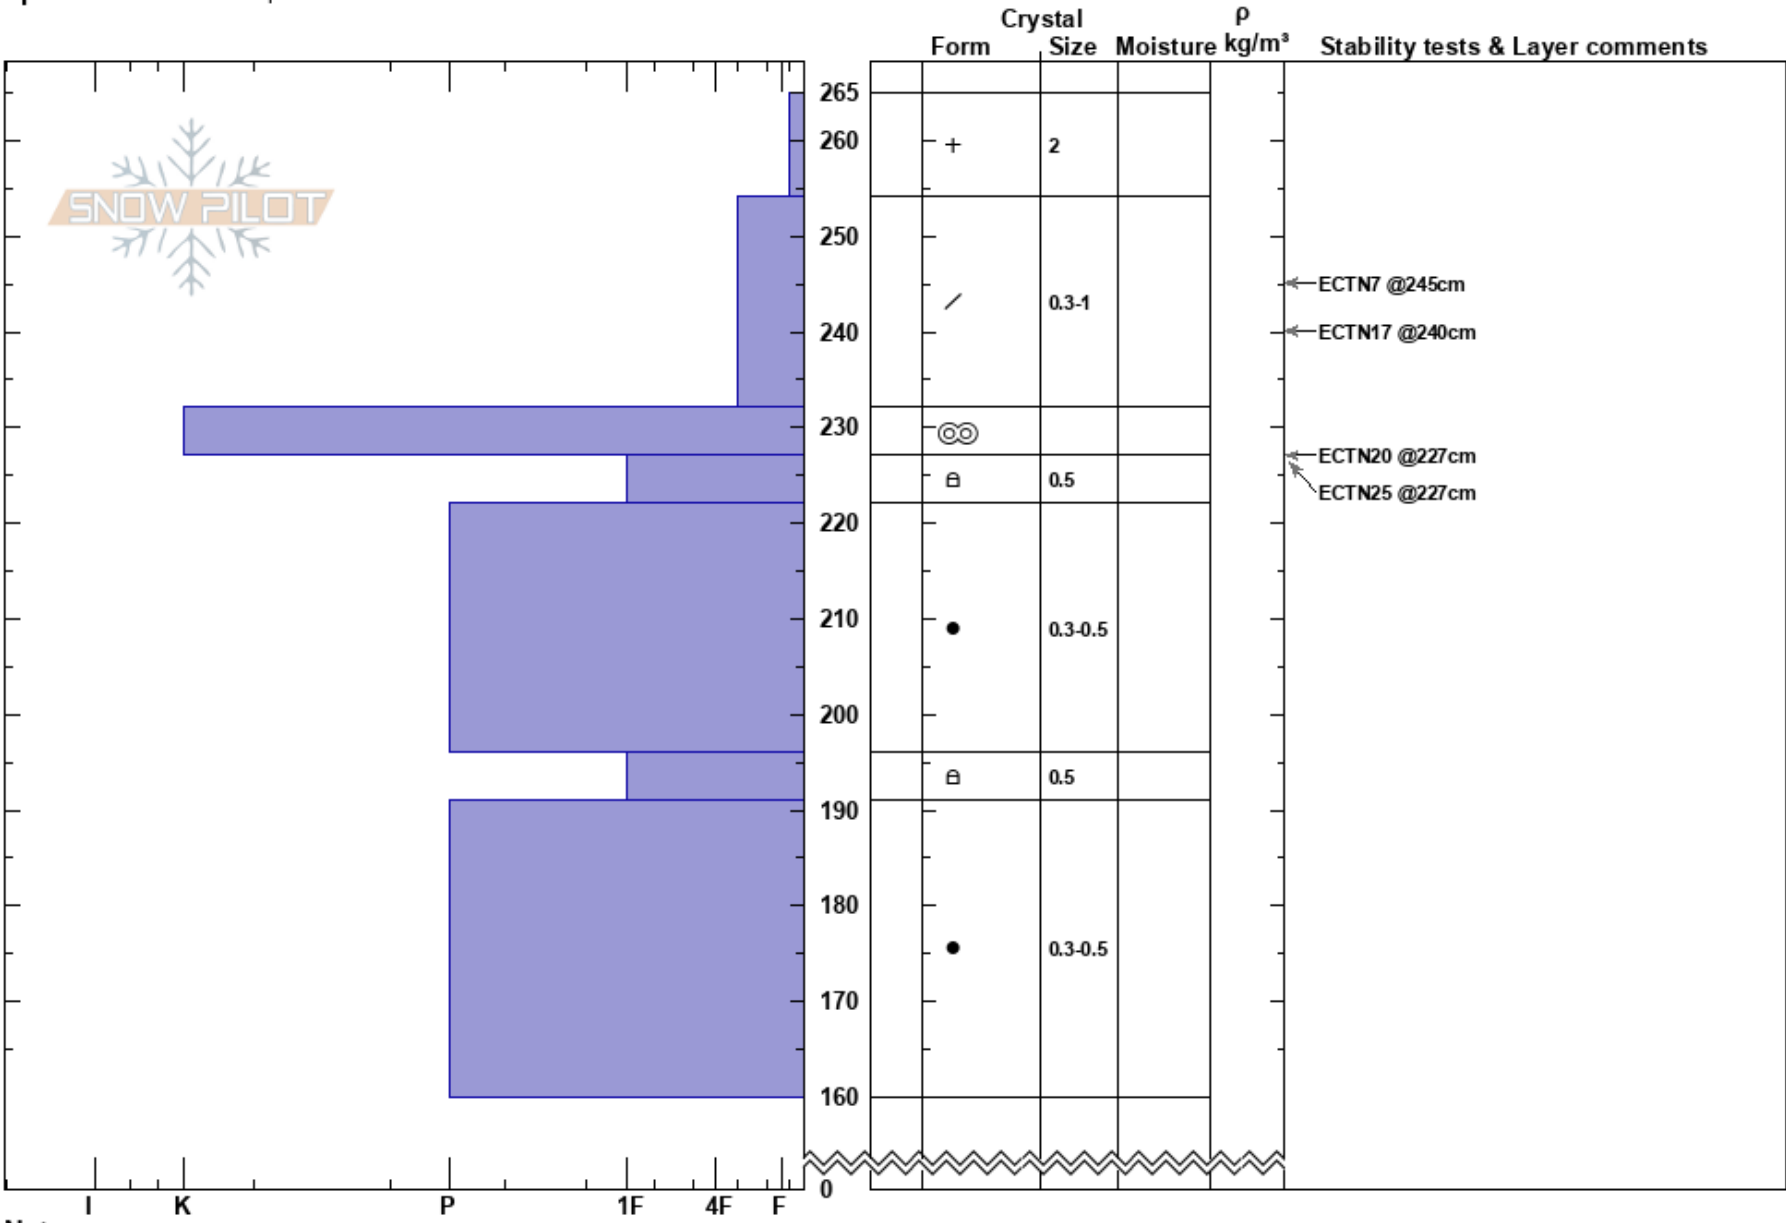

Marjorie Bowl  
 Vail/Summit County  
 CO  
**Elevation:** 12000 ft  
**Aspect:** NE  
**Specifics:** We skied slope

Andrew McWilliams  
 04/23/2023 - 10:30am  
**Co-ord:** 39.63448N, -105.86073W  
**Slope Angle:** 34°  
**Wind Loading:** no

**Stability:**  
**Air Temperature:** 17°C  
**Sky Cover:** X  
**Precipitation:** S-1  
**Wind:** NW Light Breeze

**HS:** 265  
**PF:** 35  
**PS:** 15  
 227-222cm: Problematic layer

Notes: