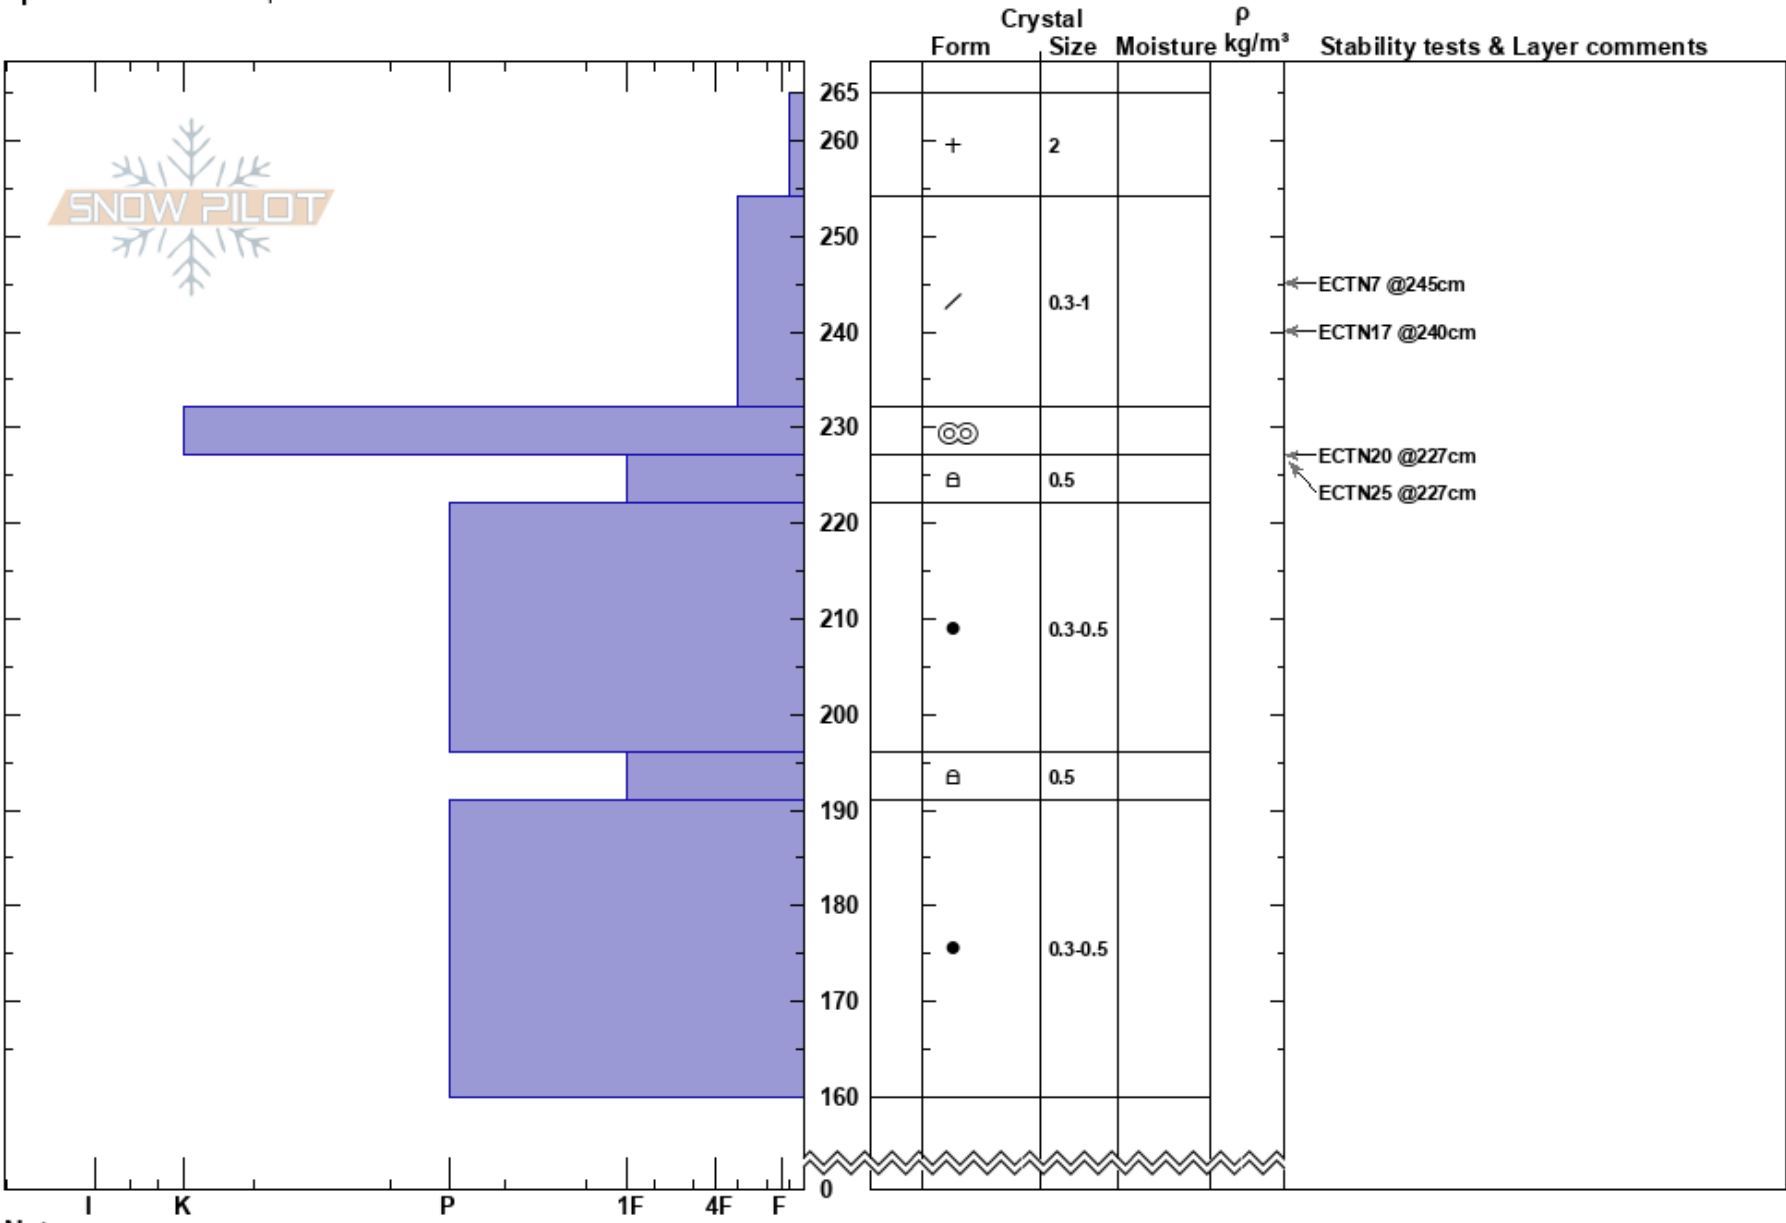

Marjorie Bowl
 Vail/Summit County
 CO
Elevation: 12000 ft
Aspect: NE
Specifics: We skied slope

Andrew McWilliams
 04/23/2023 - 10:30am
Co-ord: 39.63448N, -105.86073W
Slope Angle: 34°
Wind Loading: no

Stability:
Air Temperature: 17°C
Sky Cover: X
Precipitation: S-1
Wind: NW Light Breeze

HS: 265
PF: 35
PS: 15
 227-222cm: Problematic layer

Notes: