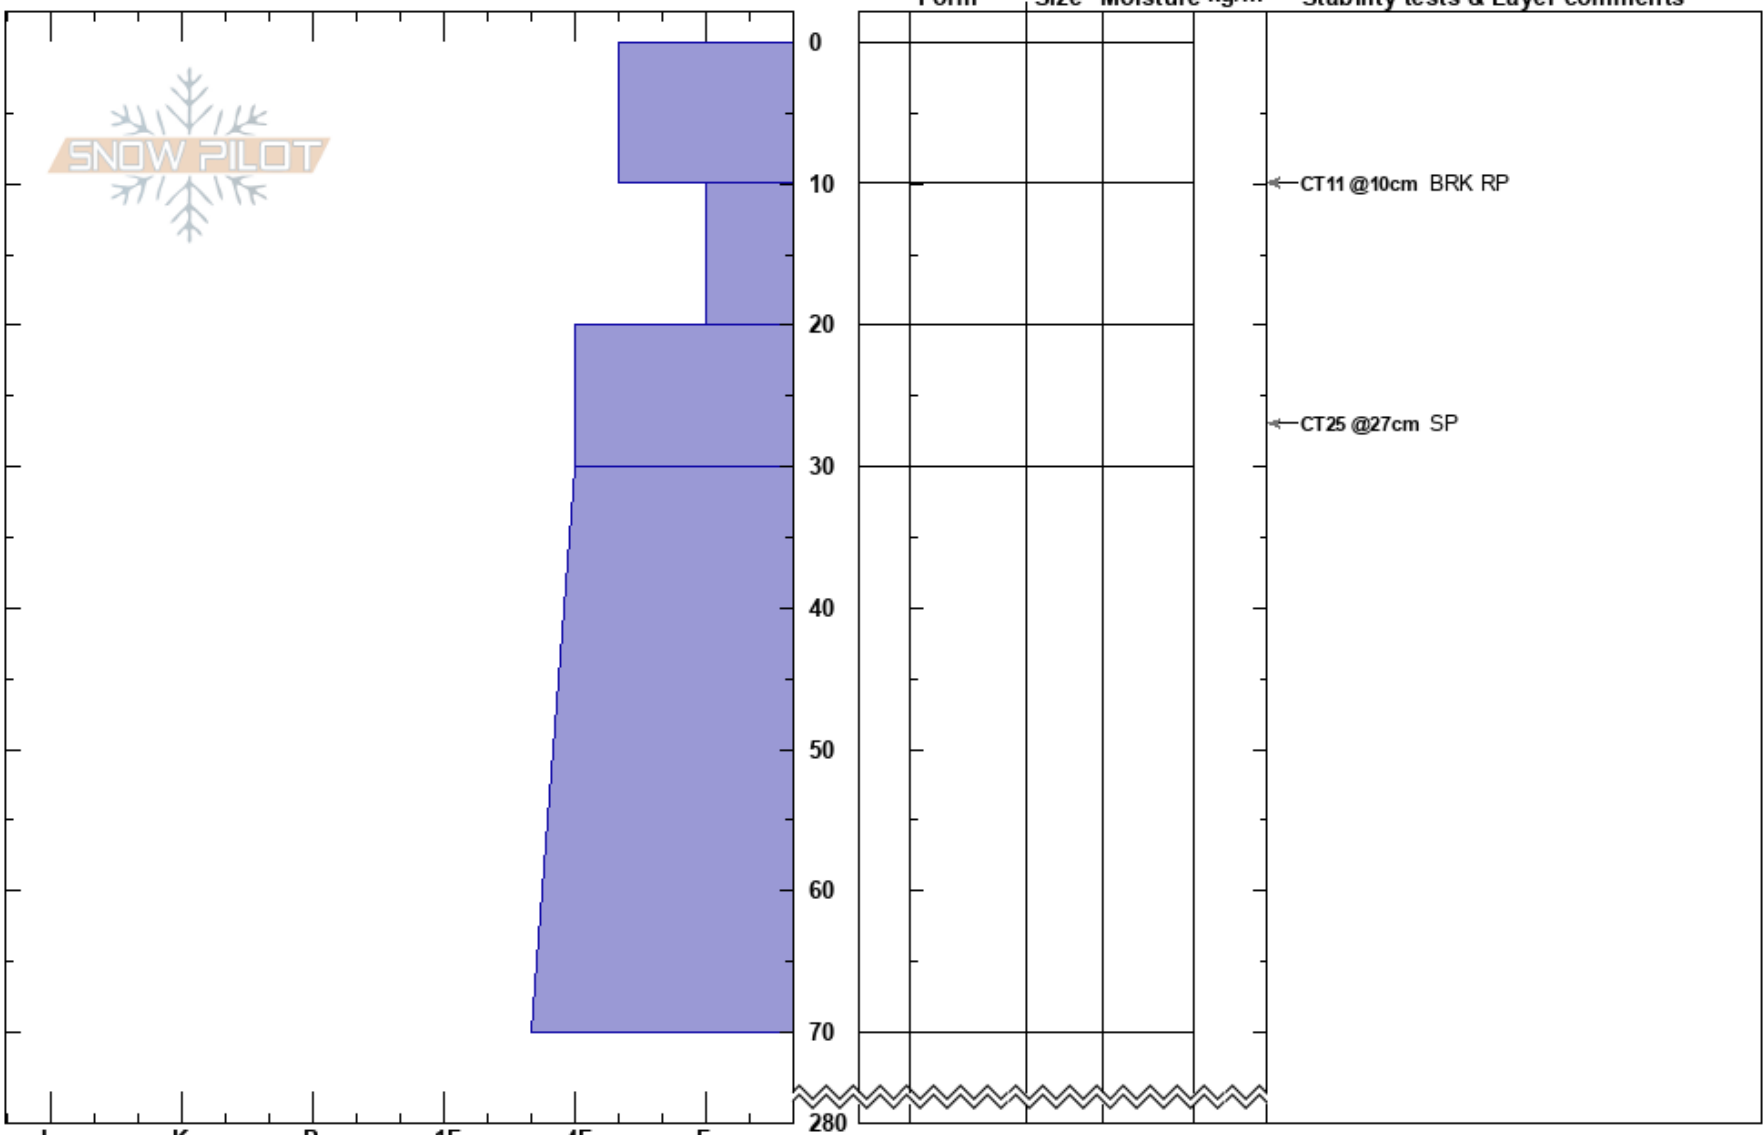

230410-B
 Monashee
 BC
Elevation: 1950 m
Aspect: NW
Specifics:

Jessa Gilbert
 10/04/2023 - 11:25
Co-ord:
Slope Angle: 28°
Wind Loading:

Stability:
Air Temperature: -1.5°C **PF:** 70 **10-20cm:** Problematic layer
Sky Cover: OVC
Precipitation: NO
Wind: Calm

Notes: Open Treeline Meadow. Wind Effect even within larger trees

CTM 11 down 10 BRK RP
 CTH 25 down 27 SP

Multiple buried windslabs throughout top 70 cm of snowpack, bonding well.