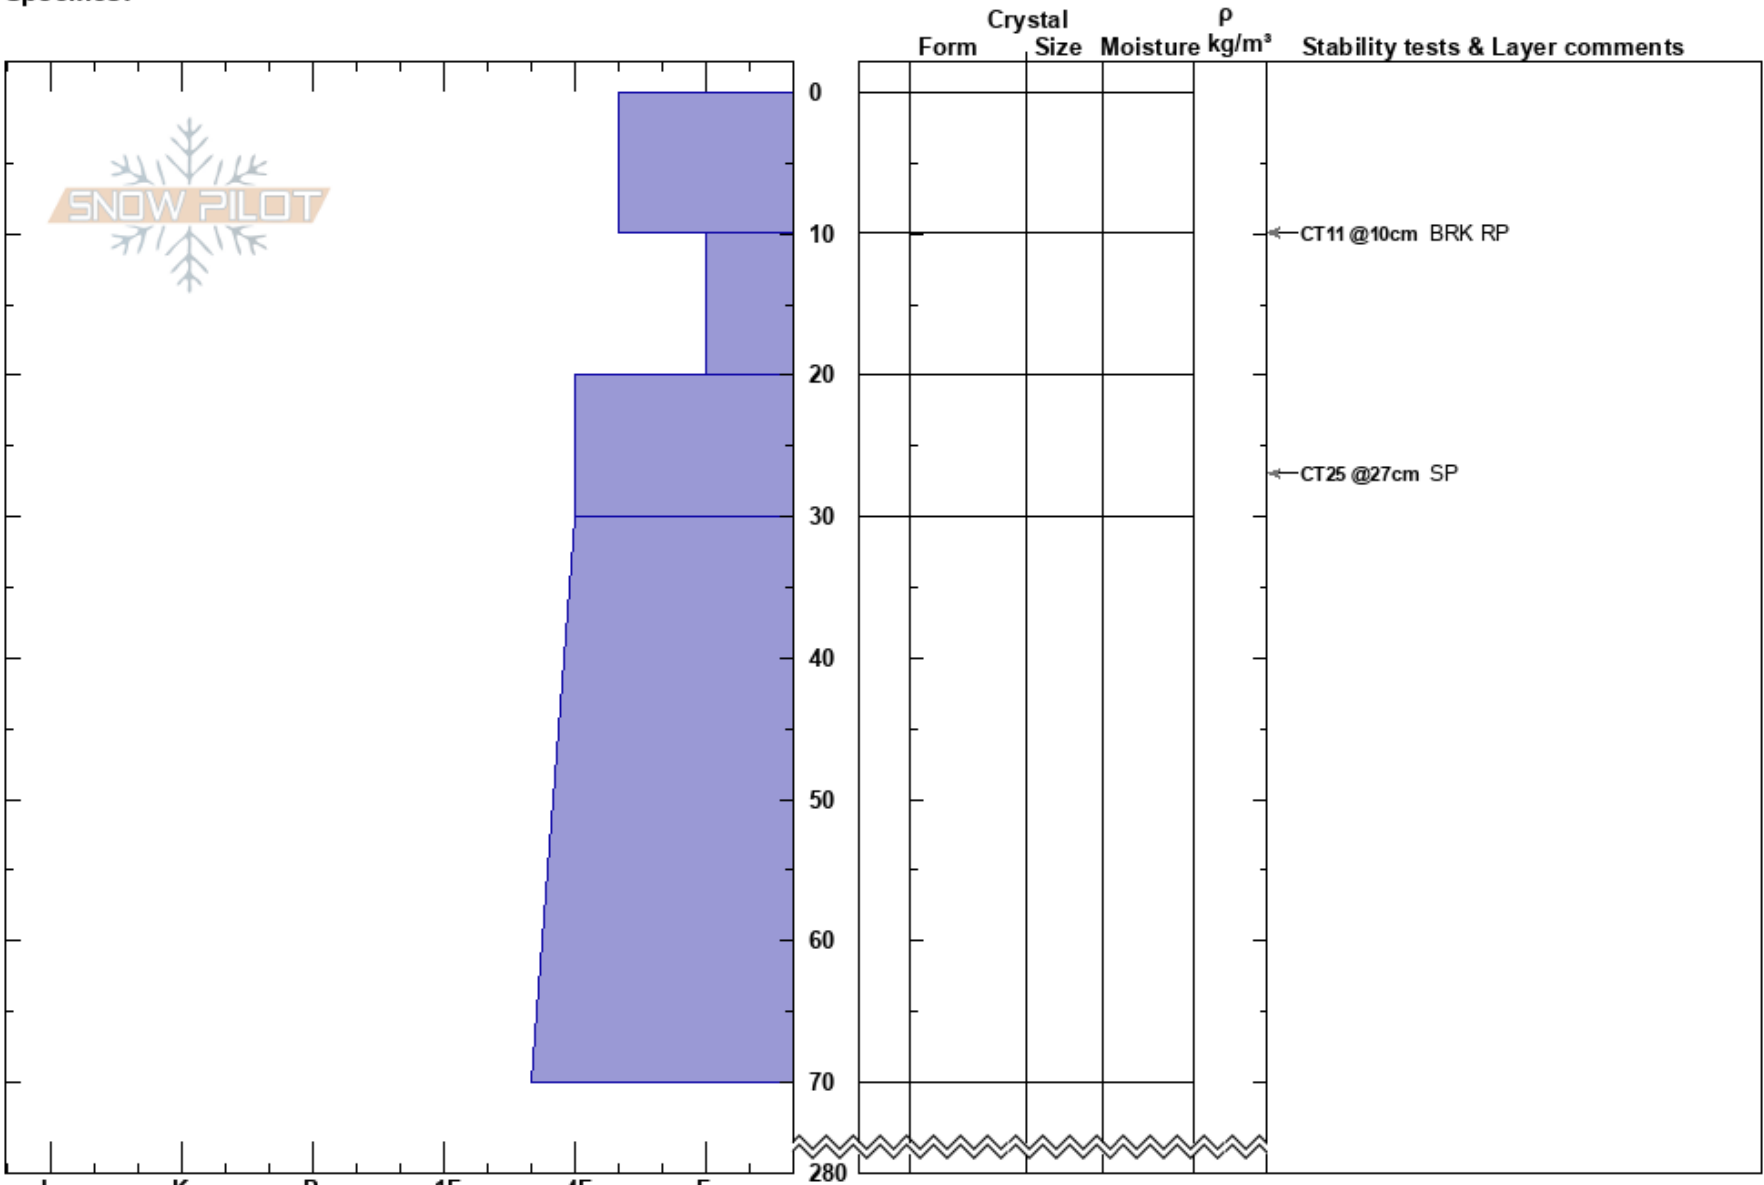

230410-B
 Monashee
 BC
Elevation: 1950 m
Aspect: NW
Specifics:

Jessa Gilbert
 10/04/2023 - 11:25
Co-ord:
Slope Angle: 28°
Wind Loading:

Stability:
Air Temperature: -1.5°C **PF:** 70 **10-20cm:** Problematic layer
Sky Cover: OVC
Precipitation: NO
Wind: Calm

Notes: Open Treeline Meadow. Wind Effect even within larger trees

CTM 11 down 10 BRK RP
 CTH 25 down 27 SP

Multiple buried windslabs throughout top 70 cm of snowpack, bonding well.