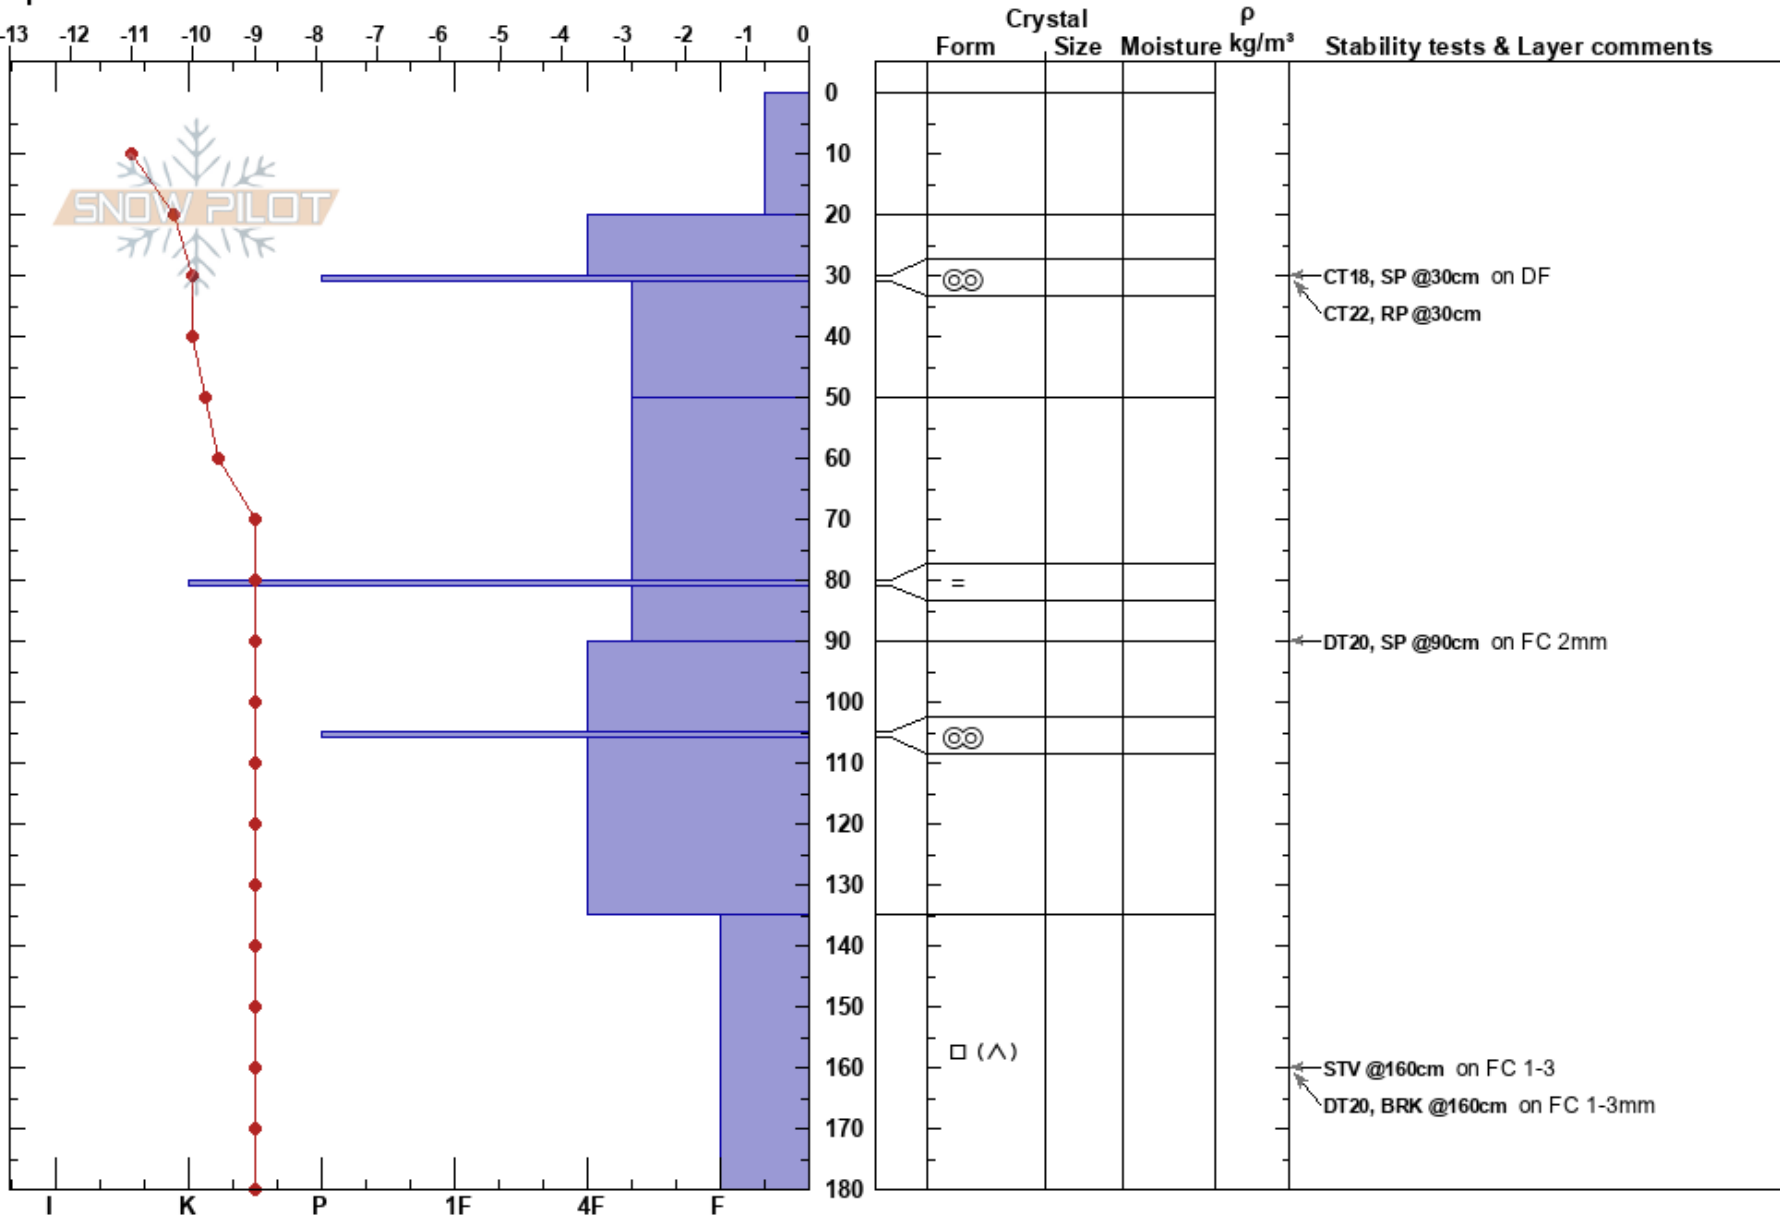

Baker's Dozen Full
 Monashee
 BC
 Elevation: 6600 ft
 Aspect:
 Specifics:

Félix Cauffopé
 29/01/2023 - 12:41
 Co-ord:
 Slope Angle:
 Wind Loading:

Stability:
 Air Temperature: -17°C
 Sky Cover: CLR
 Precipitation: NO
 Wind:

HS: 180
 135-180cm: Problematic layer

Notes: