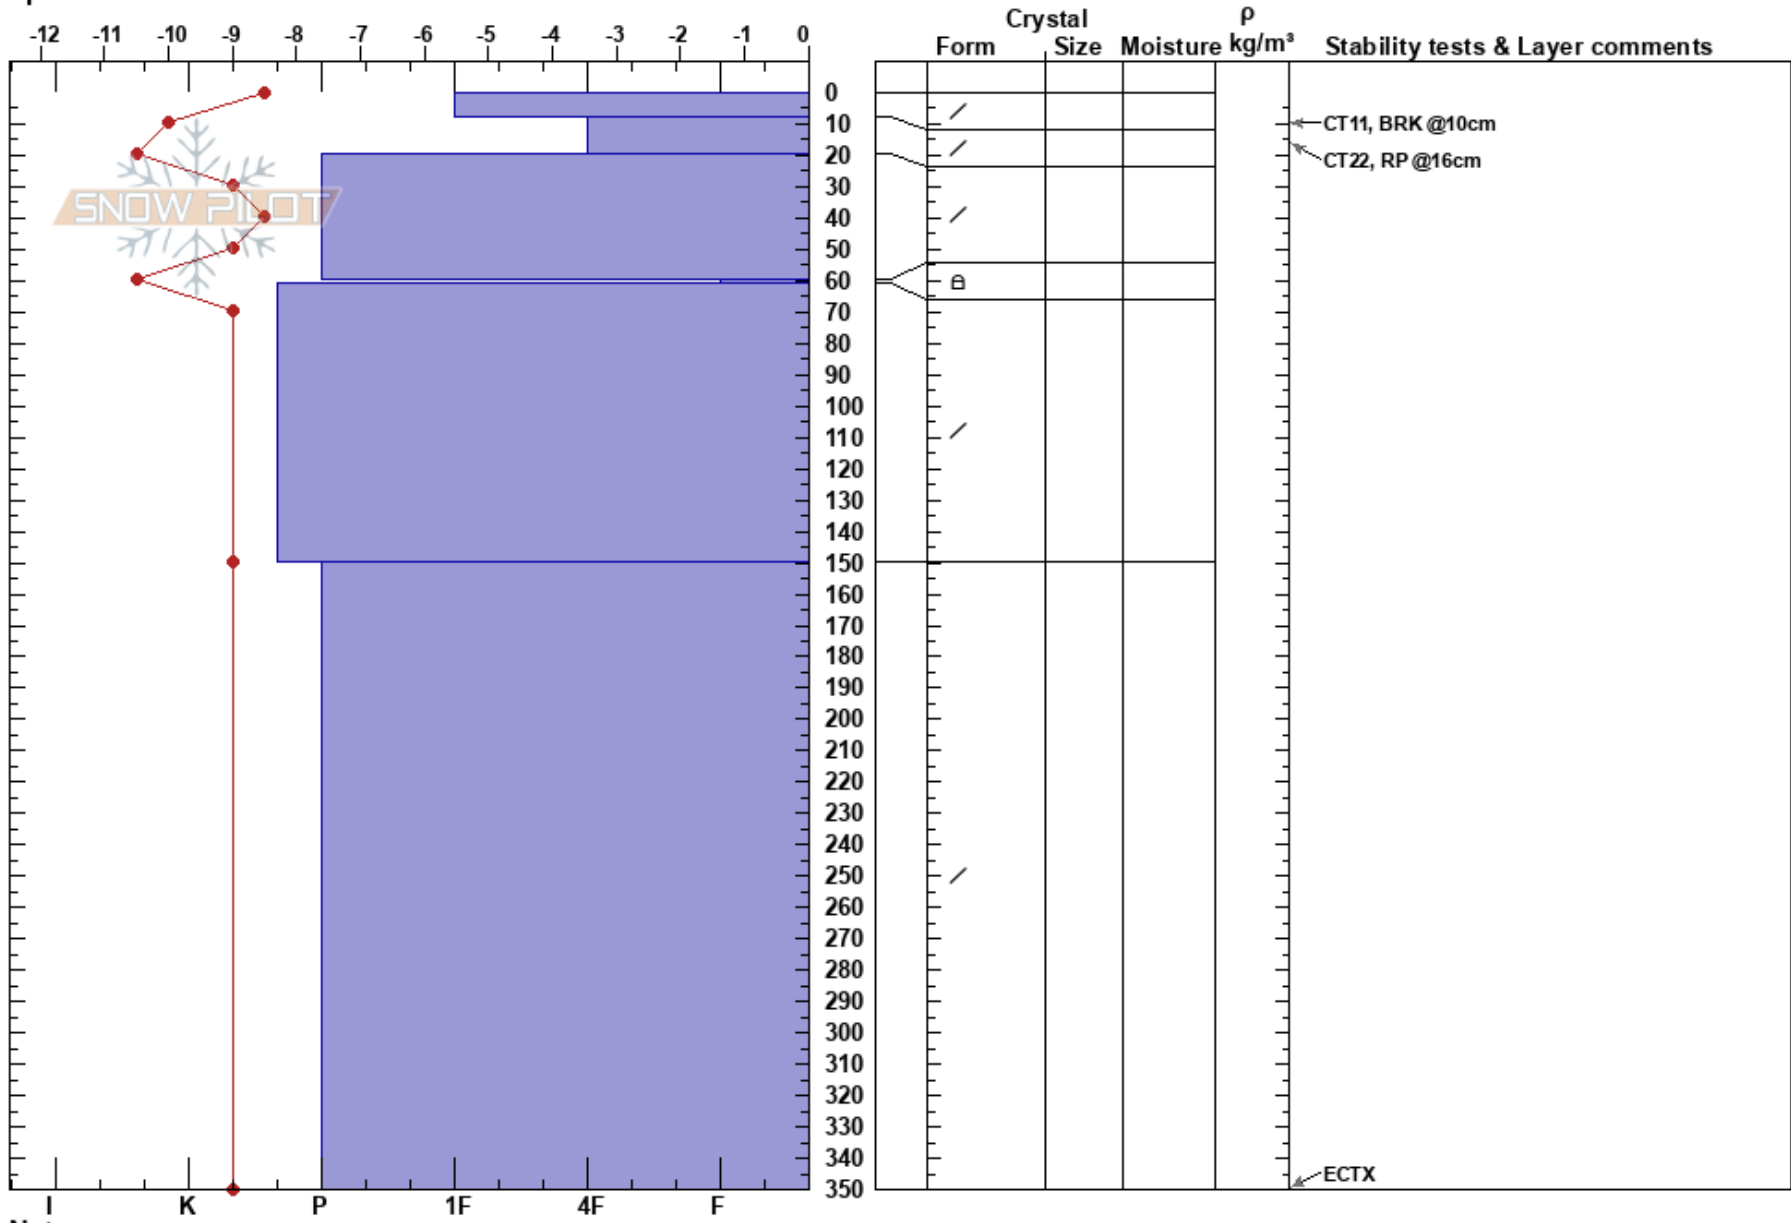

Norikura East Full
 HAKUBA
 Japan
 Elevation: 7903 ft
 Aspect: E
 Specifics:

Félix Cauffopé
 26/01/2021 - 12:00
 Co-ord:
 Slope Angle: 20°
 Wind Loading:

Stability:
 Air Temperature: -8.5°C
 Sky Cover:
 Precipitation:
 Wind:
 HS:350
 60-61cm: Problematic layer