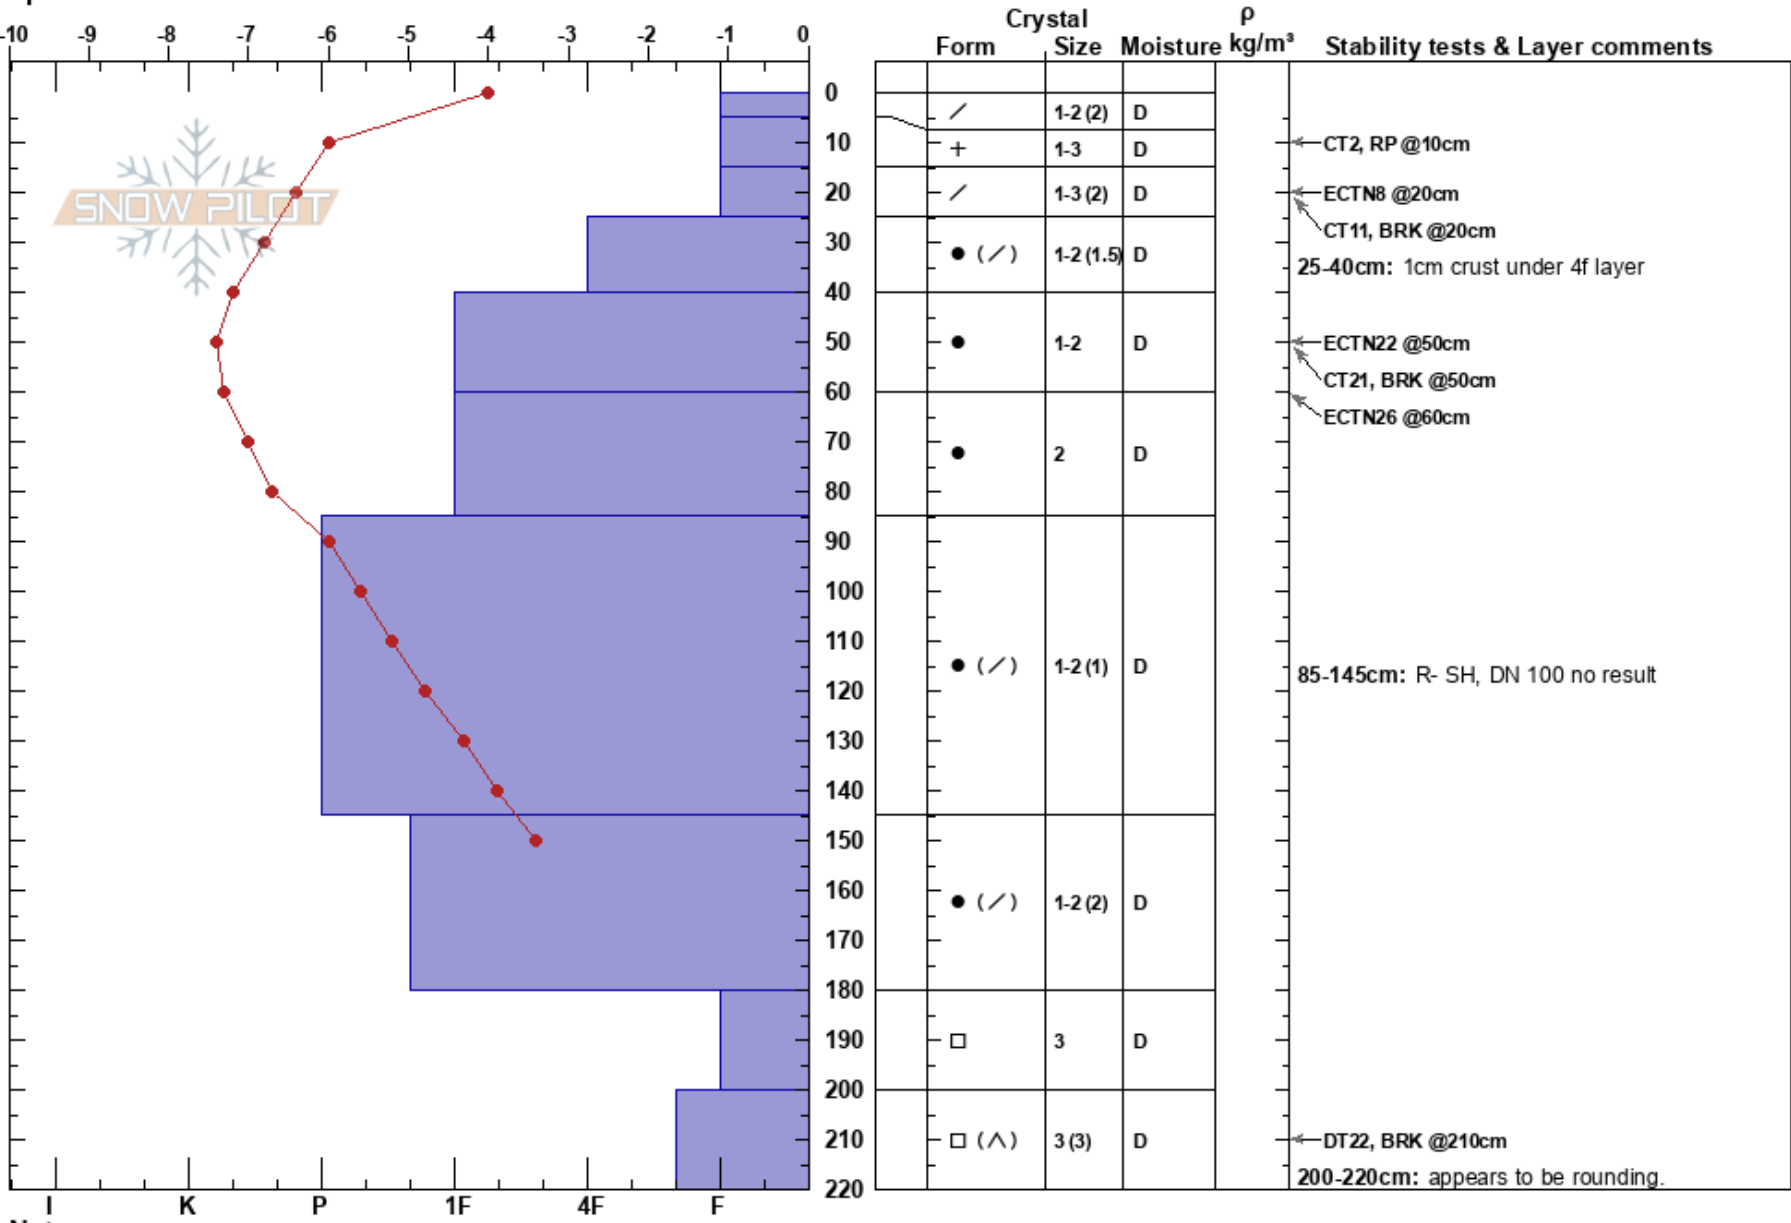

Brotherly Love, k3
 Monashee
 BC
 Elevation: 2130 m
 Aspect: SW
 Specifics:

DANNY PROUT
 02/03/2023 - 10:15
 Co-ord:
 Slope Angle: 35°
 Wind Loading:

Stability:
 Air Temperature: -4°C
 Sky Cover: OVC
 Precipitation: NO
 Wind: SE Moderate

HS:225
 PF: 70
 Layer Notes:
 25-40cm: 1cm crust under 4f layer
 85-145cm: R- SH, DN 100 no result
 200-220cm: appears to be rounding.

Notes: Profile objectives: Look for Jan 5th SH and DTT basal facets.