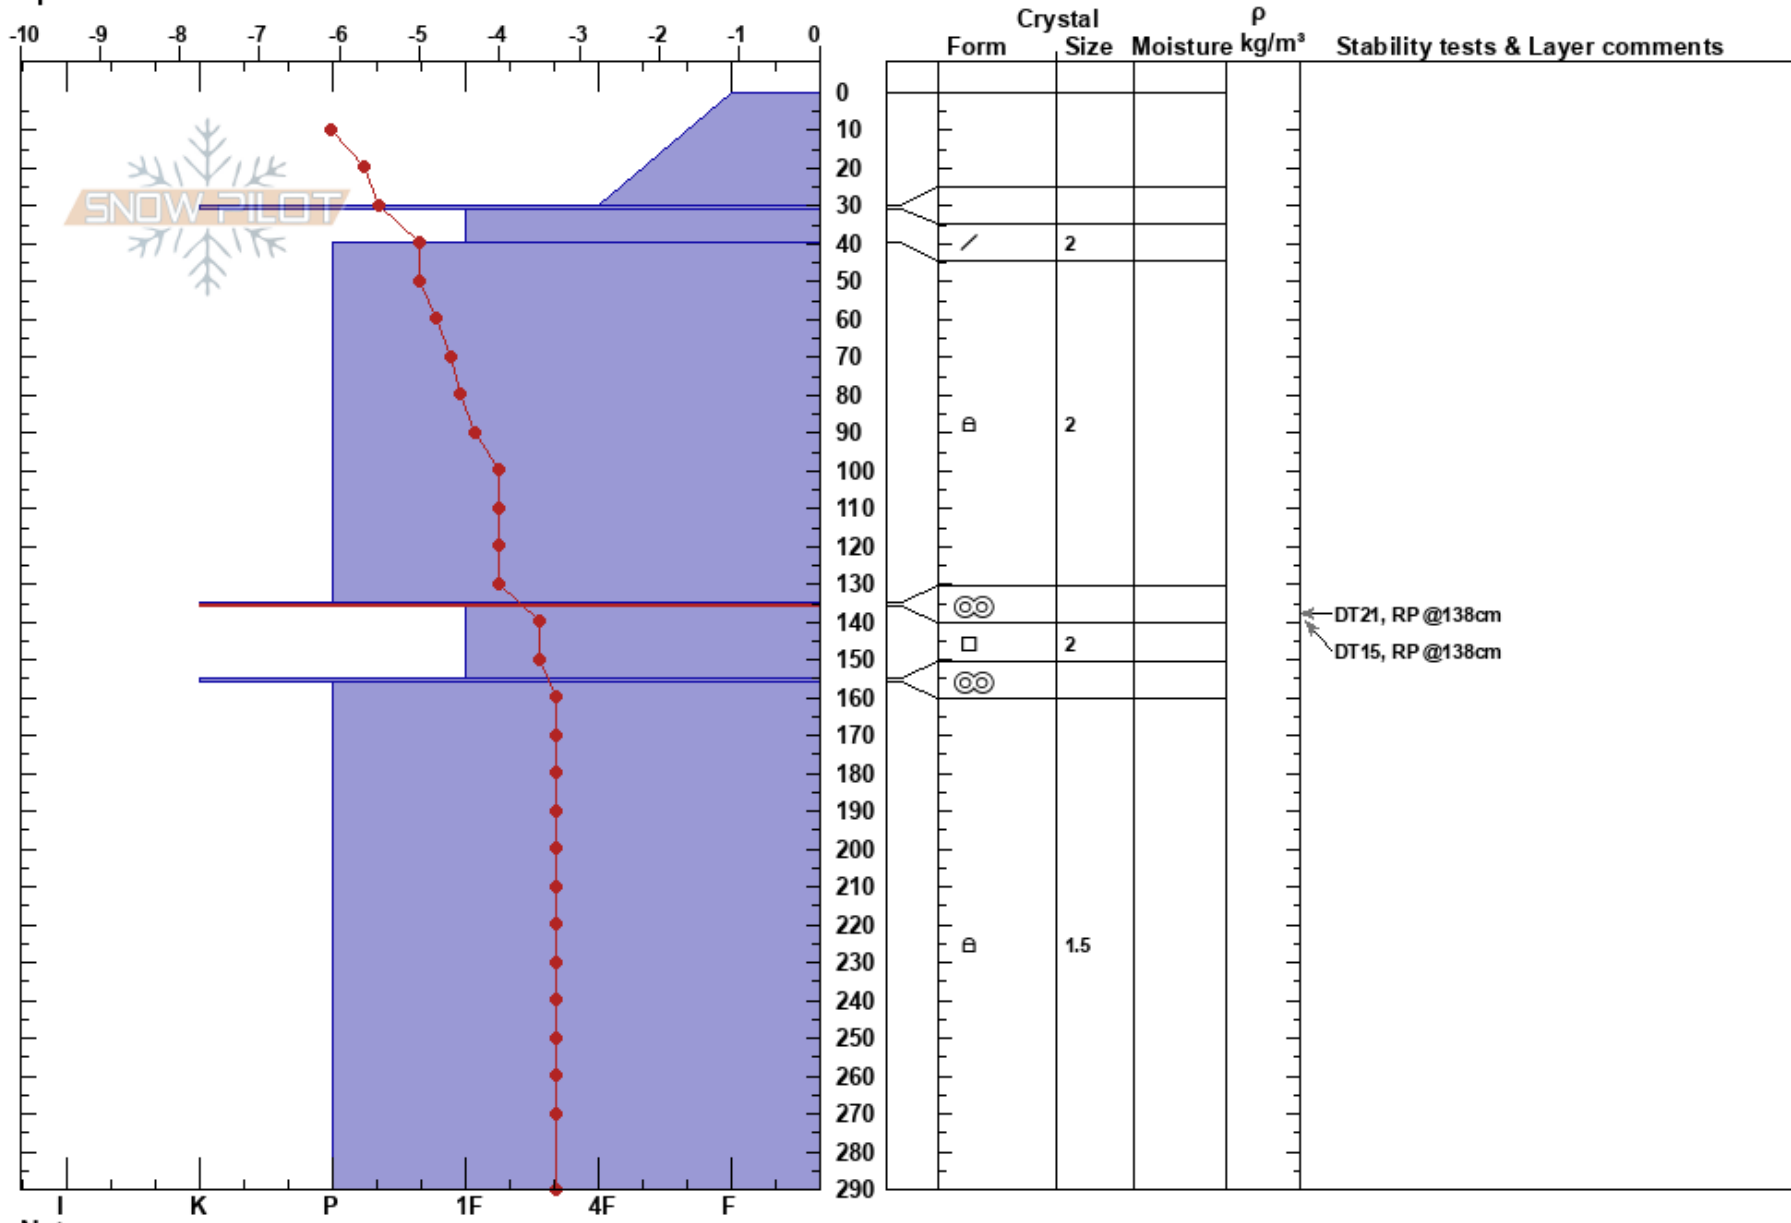

LADY'S FIRST FULL  
 Monashee  
 BC  
 Elevation: 6435 ft  
 Aspect: NW  
 Specifics:

Félix Cauffopé  
 23/01/2022 - 11:15  
 Co-ord:  
 Slope Angle: 33°  
 Wind Loading:

Stability:  
 Air Temperature: -6.5°C  
 Sky Cover: SCT  
 Precipitation: NO  
 Wind: NW Moderate

HS:290  
 Layer Notes:  
 135-136cm: Problematic layer

Notes: