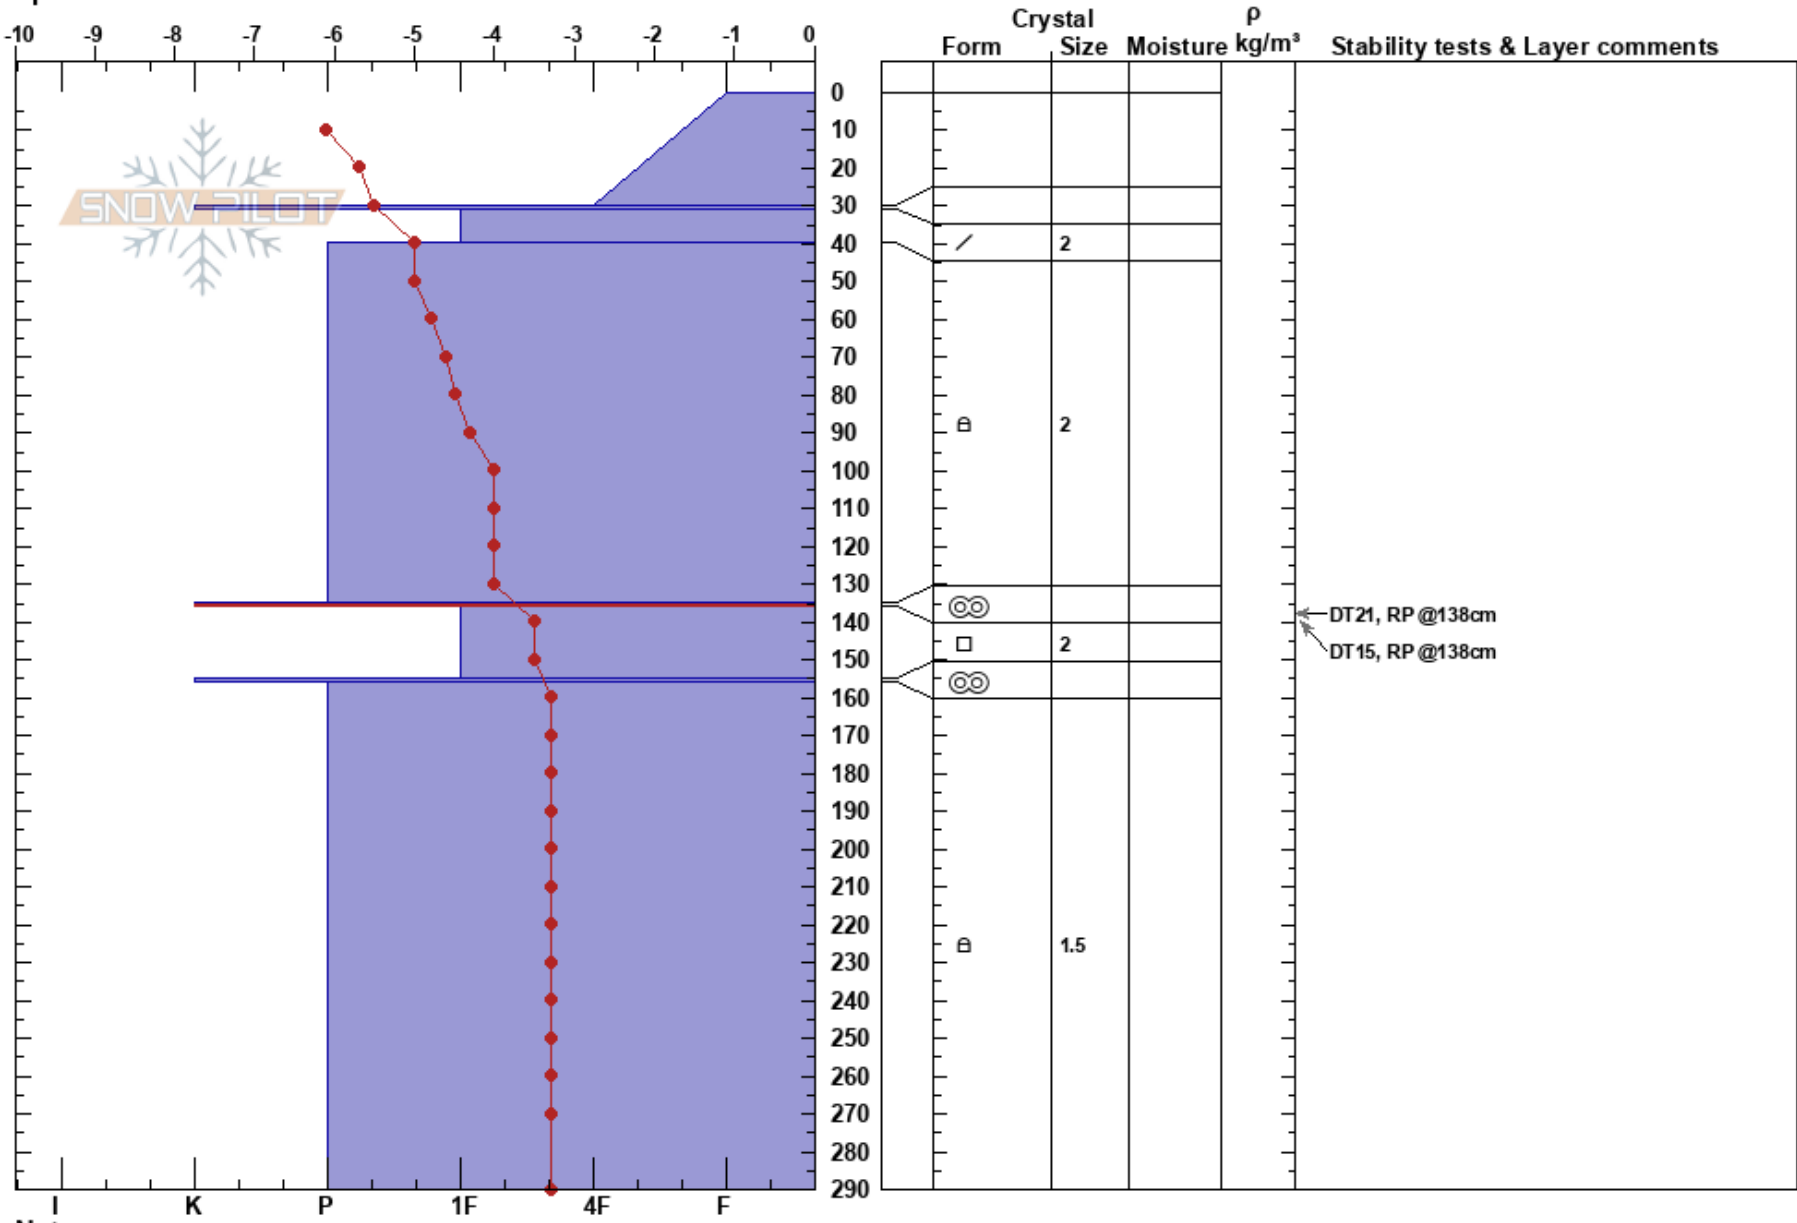

LADY'S FIRST FULL
 Monashee
 BC
 Elevation: 6435 ft
 Aspect: NW
 Specifics:

Félix Cauffopé
 23/01/2022 - 11:15
 Co-ord:
 Slope Angle: 33°
 Wind Loading:

Stability:
 Air Temperature: -6.5°C
 Sky Cover: SCT
 Precipitation: NO
 Wind: NW Moderate

HS:290
 Layer Notes:
 135-136cm: Problematic layer

Notes: