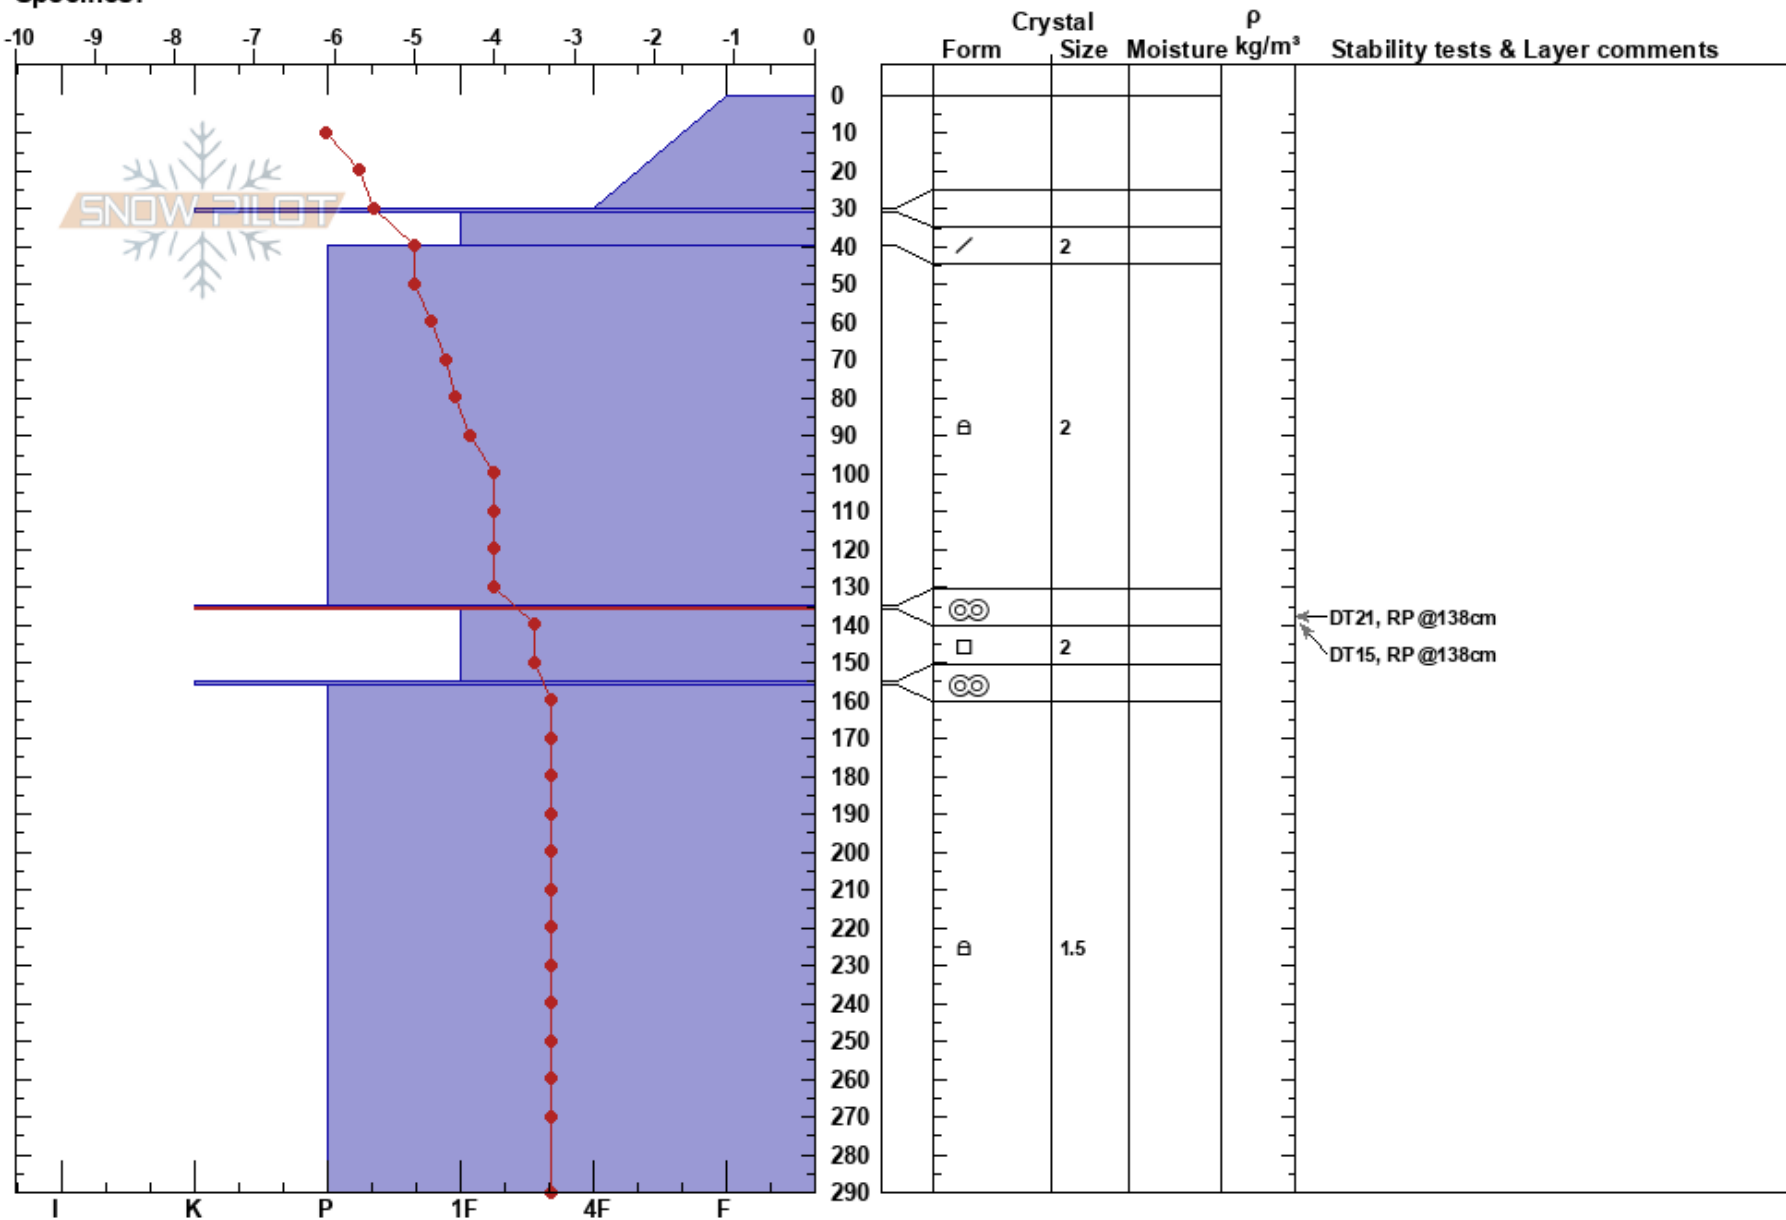

LADY'S FIRST FULL
 Monashee
 BC
 Elevation: 6435 ft
 Aspect: NW
 Specifics:

Félix Cauffopé
 23/01/2022 - 11:15
 Co-ord:
 Slope Angle: 33°
 Wind Loading:

Stability:
 Air Temperature: -6.5°C
 Sky Cover: SCT
 Precipitation: NO
 Wind: NW Moderate

HS:290
 Layer Notes:
 135-136cm: Problematic layer

Notes: