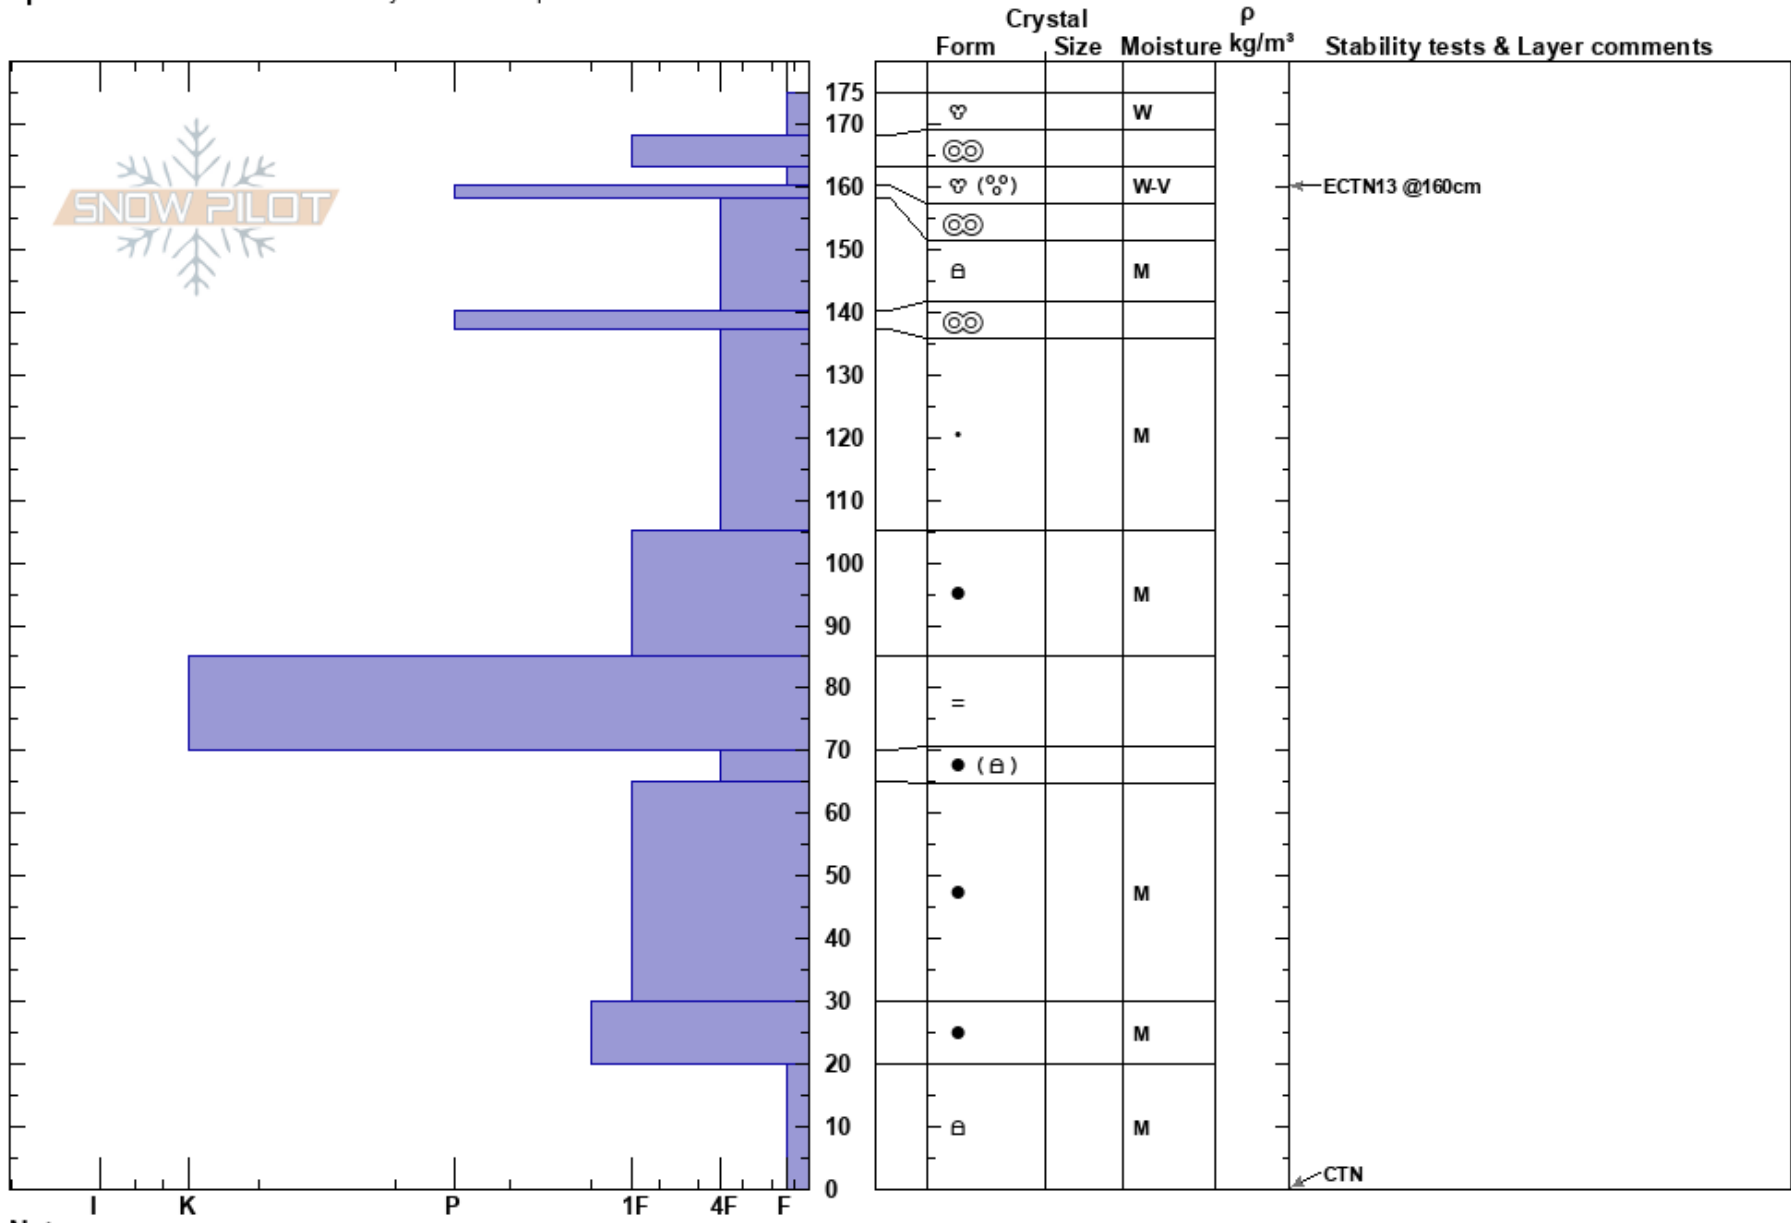

Marmot/Microdot  
 Talkeetna Mountains  
 AK

Allie Barker  
 04/21/2023 - 4:00pm  
 Co-ord: 61.78262N, -149.26132W  
 Slope Angle: 26°  
 Wind Loading:

Stability:  
 Air Temperature: 5°C  
 Sky Cover: CLR  
 Precipitation: NO  
 Wind: Calm

HS: 175  
 PF: 25 163-160cm: Problematic layer  
 PS: 10

Elevation: 3900 ft  
 Aspect: S  
 Specifics: Recent avalanche activity on similar slopes

Notes: Liquid melt water found at 160 cm (15 cm deep) and 140 cm (35 cm deep)