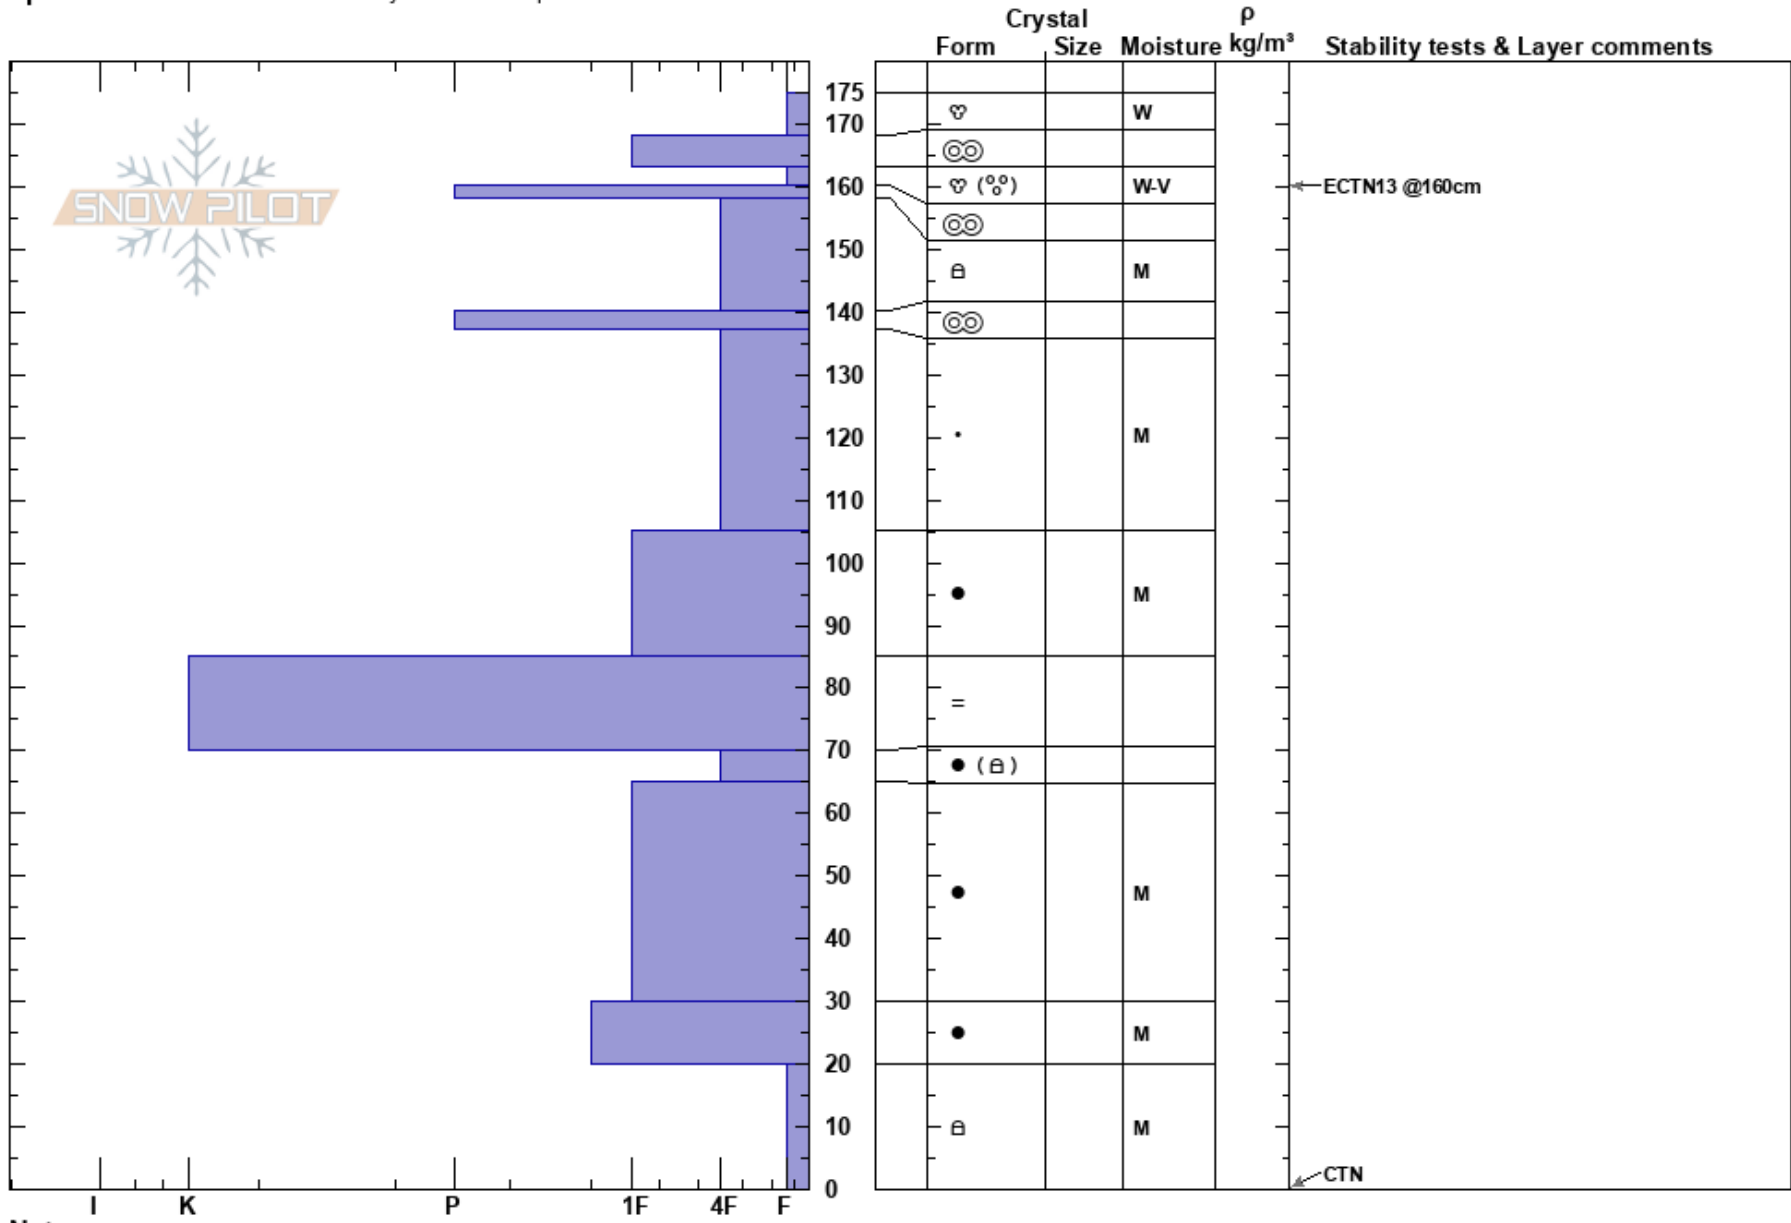

Marmot/Microdot  
 Talkeetna Mountains  
 AK  
 Elevation: 3900 ft  
 Aspect: S  
 Specifics: Recent avalanche activity on similar slopes

Allie Barker  
 04/21/2023 - 4:00pm  
 Co-ord: 61.78262N, -149.26132W  
 Slope Angle: 26°  
 Wind Loading:

Stability:  
 Air Temperature: 5°C  
 Sky Cover: CLR  
 Precipitation: NO  
 Wind: Calm

HS: 175  
 PF: 25 163-160cm: Problematic layer  
 PS: 10

Notes: Liquid melt water found at 160 cm (15 cm deep) and 140 cm (35 cm deep)