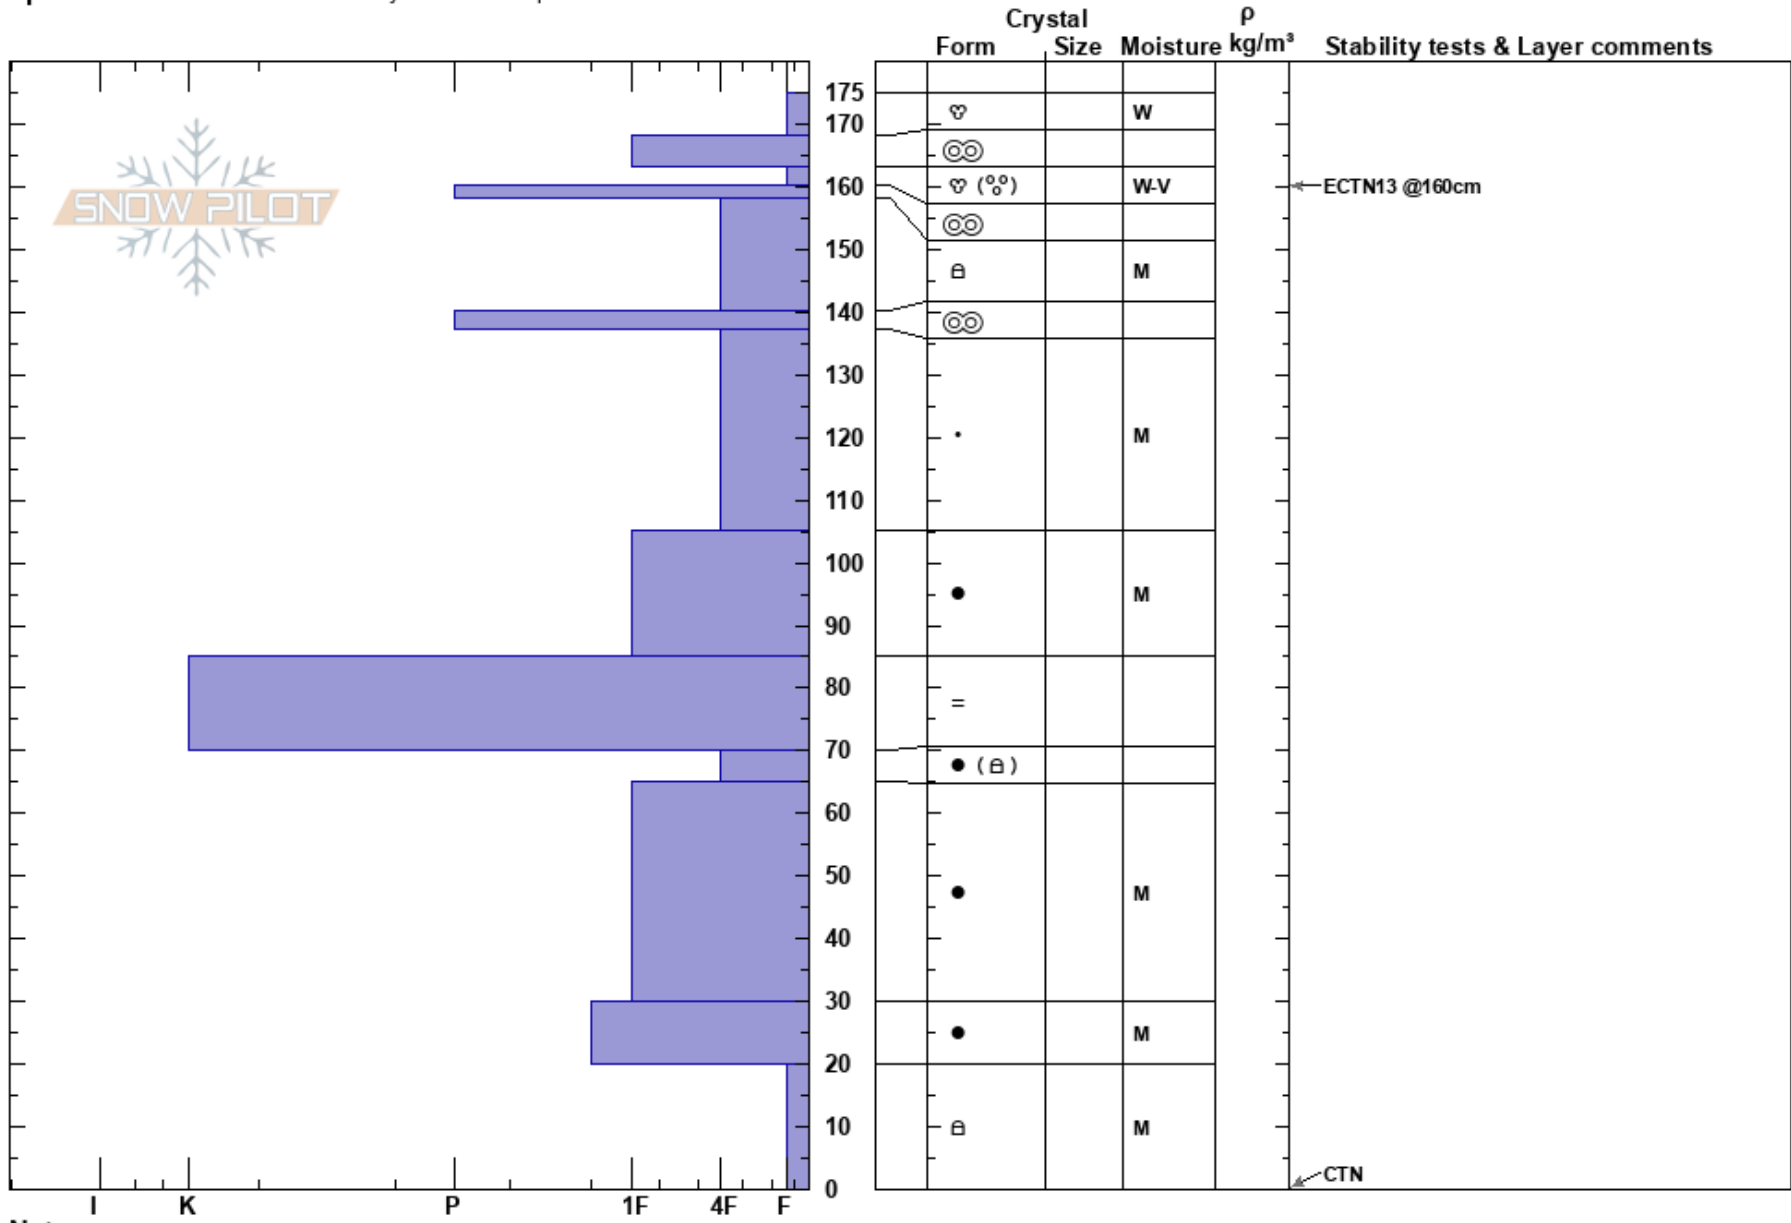

Marmot/Microdot
 Talkeetna Mountains
 AK

Allie Barker
 04/21/2023 - 4:00pm
 Co-ord: 61.78262N, -149.26132W
 Slope Angle: 26°
 Wind Loading:

Stability:
 Air Temperature: 5°C
 Sky Cover: CLR
 Precipitation: NO
 Wind: Calm

HS: 175
 PF: 25 163-160cm: Problematic layer
 PS: 10

Elevation: 3900 ft
 Aspect: S
 Specifics: Recent avalanche activity on similar slopes

Notes: Liquid melt water found at 160 cm (15 cm deep) and 140 cm (35 cm deep)