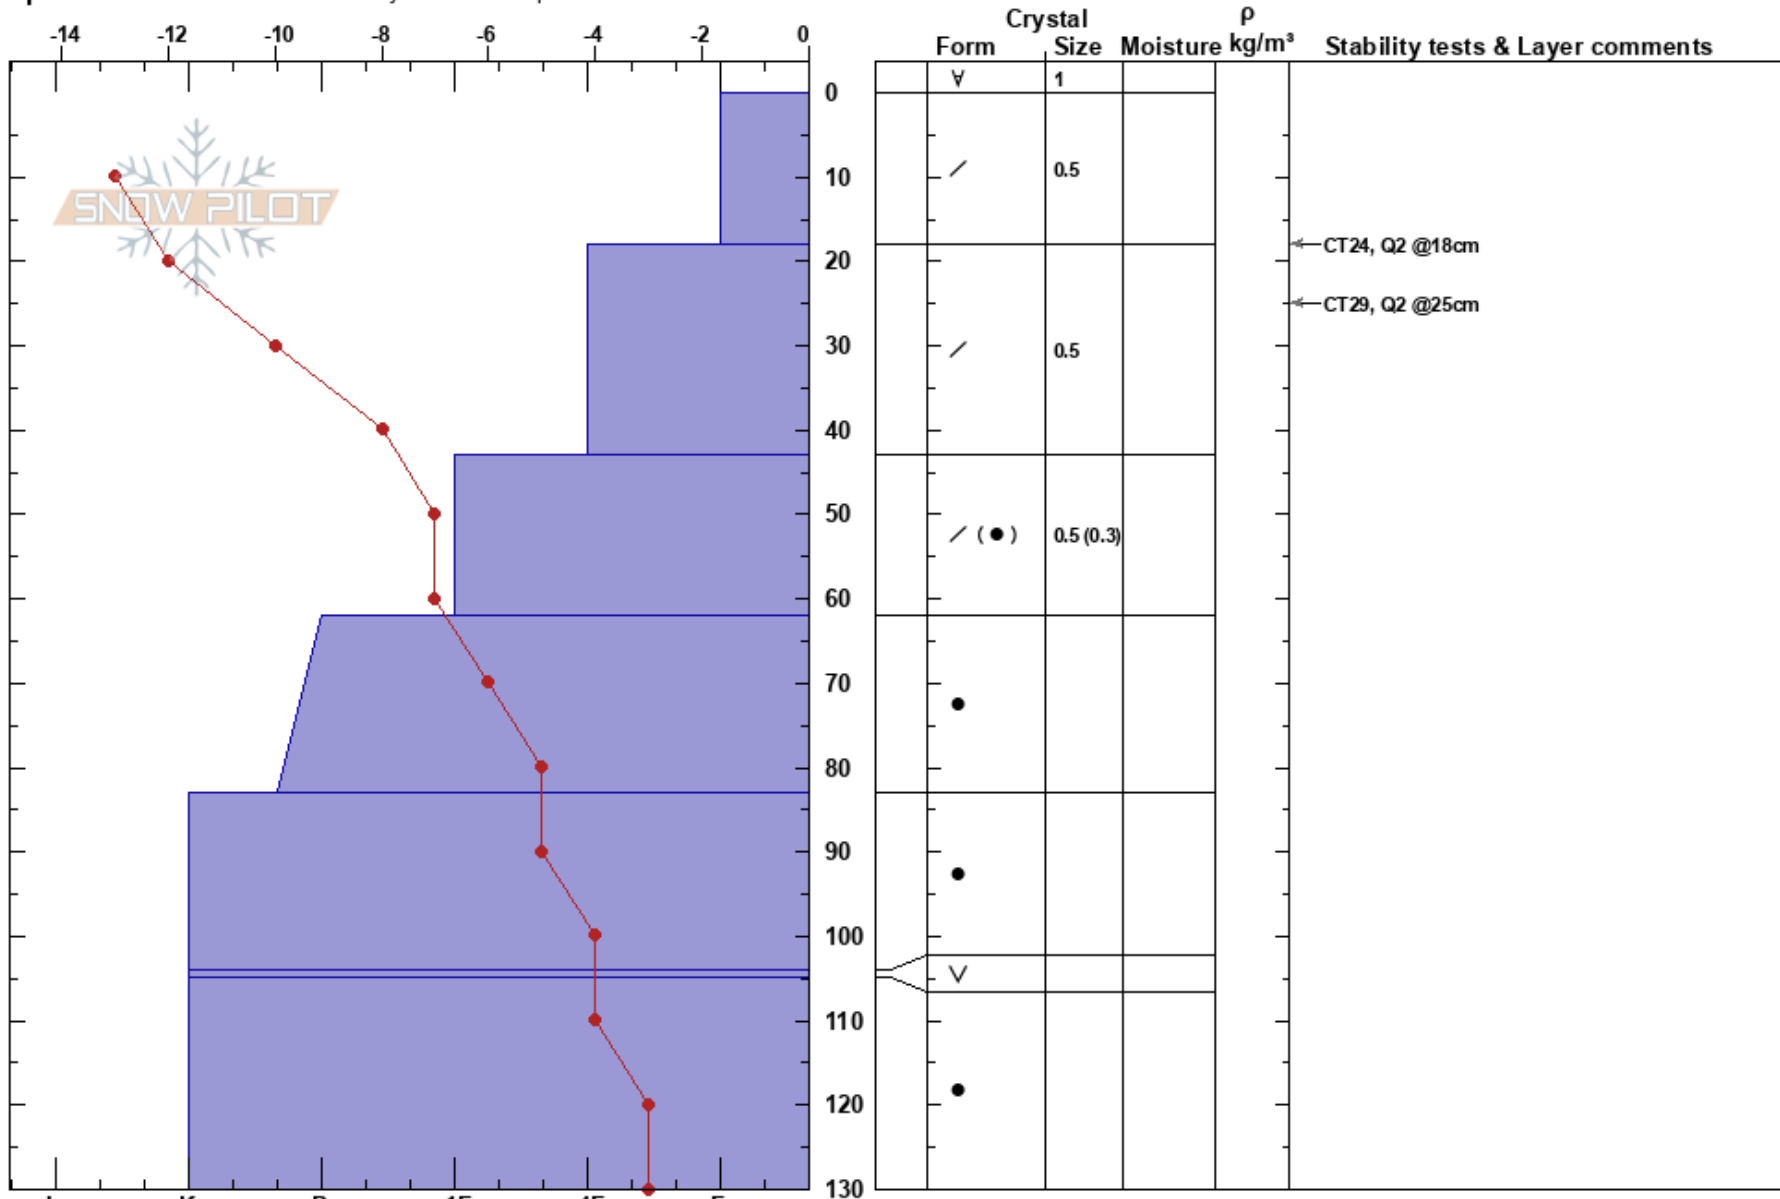

PS: 15

104-105cm: Problematic layer

AK

Co-ord: 60.78877N, -149.16495W

Sky Cover: FEW

Elevation: 1813 ft

Slope Angle: 15°

Precipitation: NO

Aspect: N

Wind Loading: no

Wind: SE Light Breeze

Specifics: Recent avalanche activity on similar slopes

Notes: