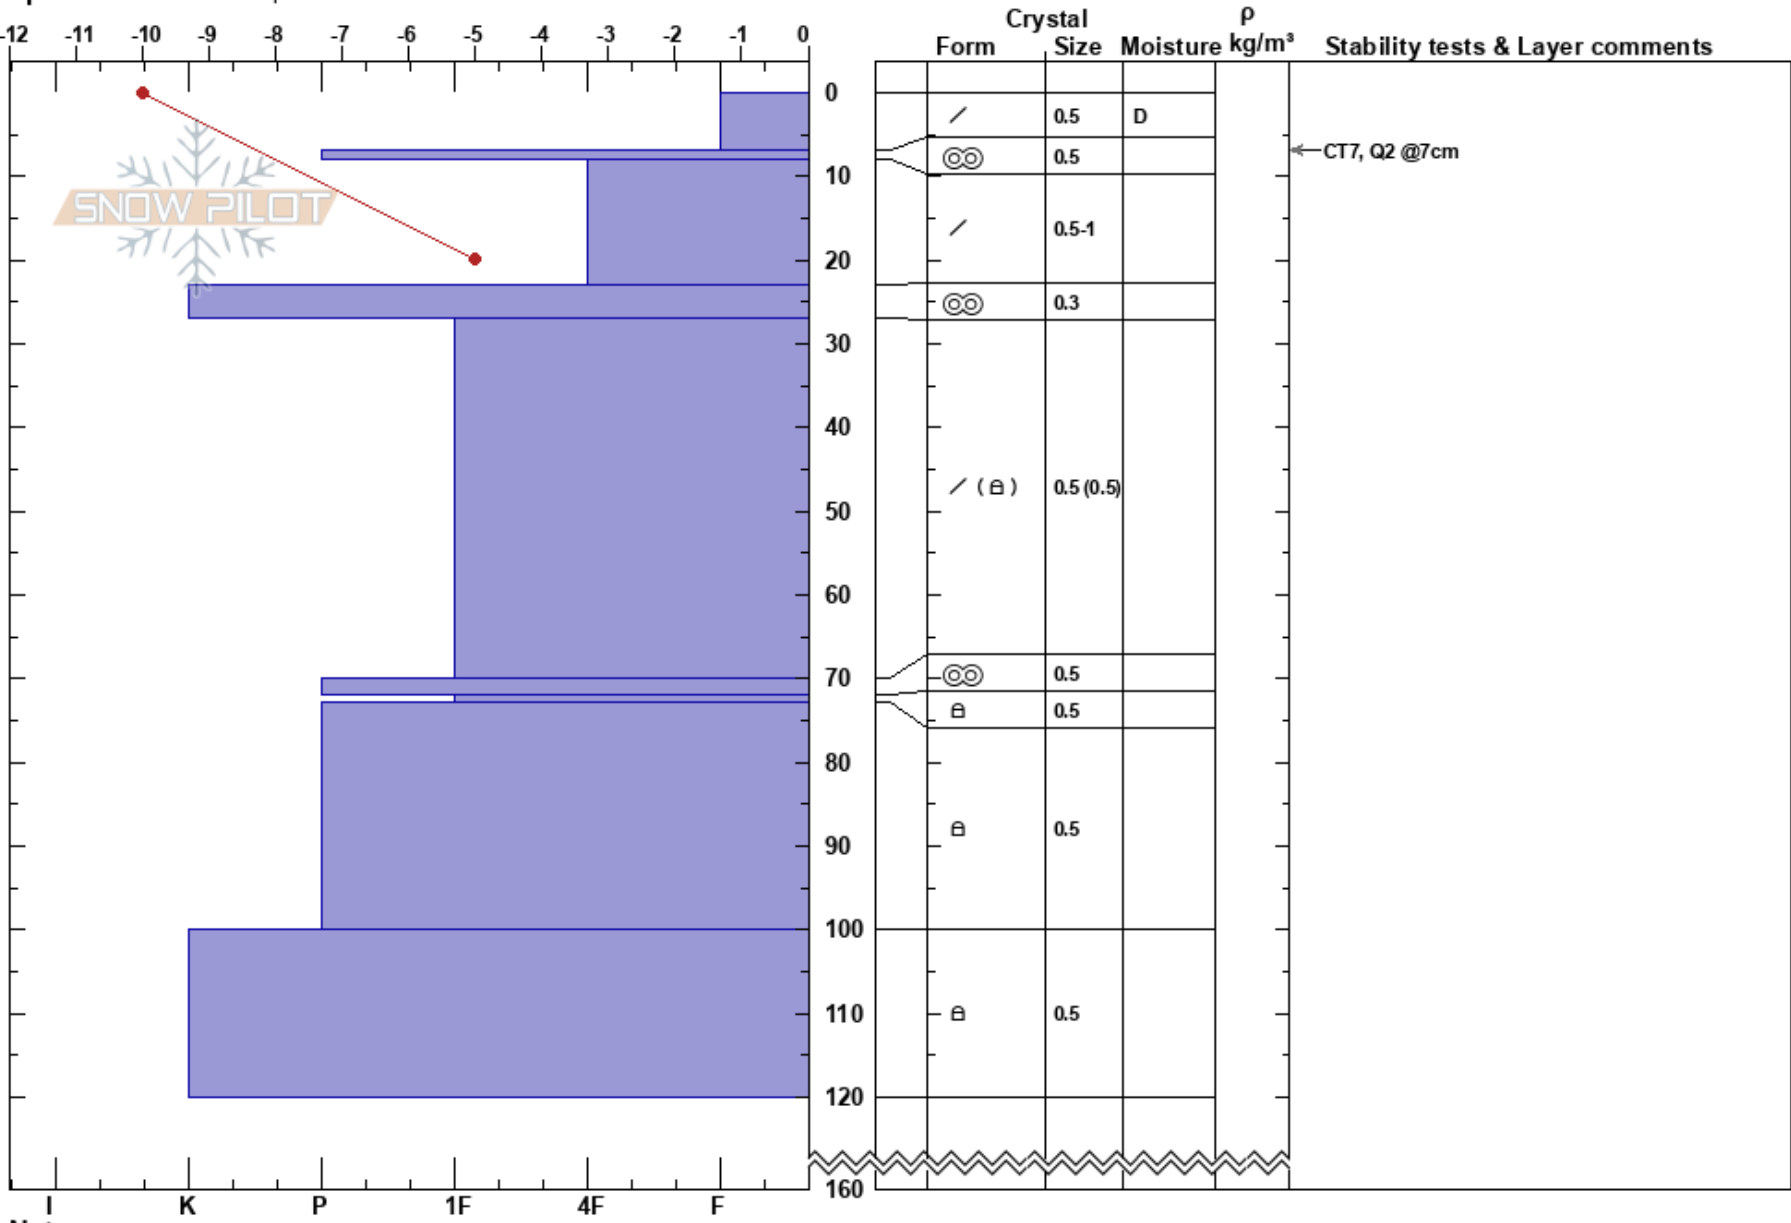

2 Mile Creek  
 Hatcher Pass  
 AK  
 Elevation: 2570 ft  
 Aspect: N  
 Specifics: We skied slope

Emma Ulrich  
 04/07/2023 - 12:45pm  
 Co-ord: 61.79992N, -149.09264W  
 Slope Angle: 15°  
 Wind Loading: no

Stability: **HS: 160**  
 Air Temperature: -8°C  
 Sky Cover: CLR  
 Precipitation: NO  
 Wind: SW Calm  
 Layer Notes:  
 7-8cm: Problematic layer

Notes: