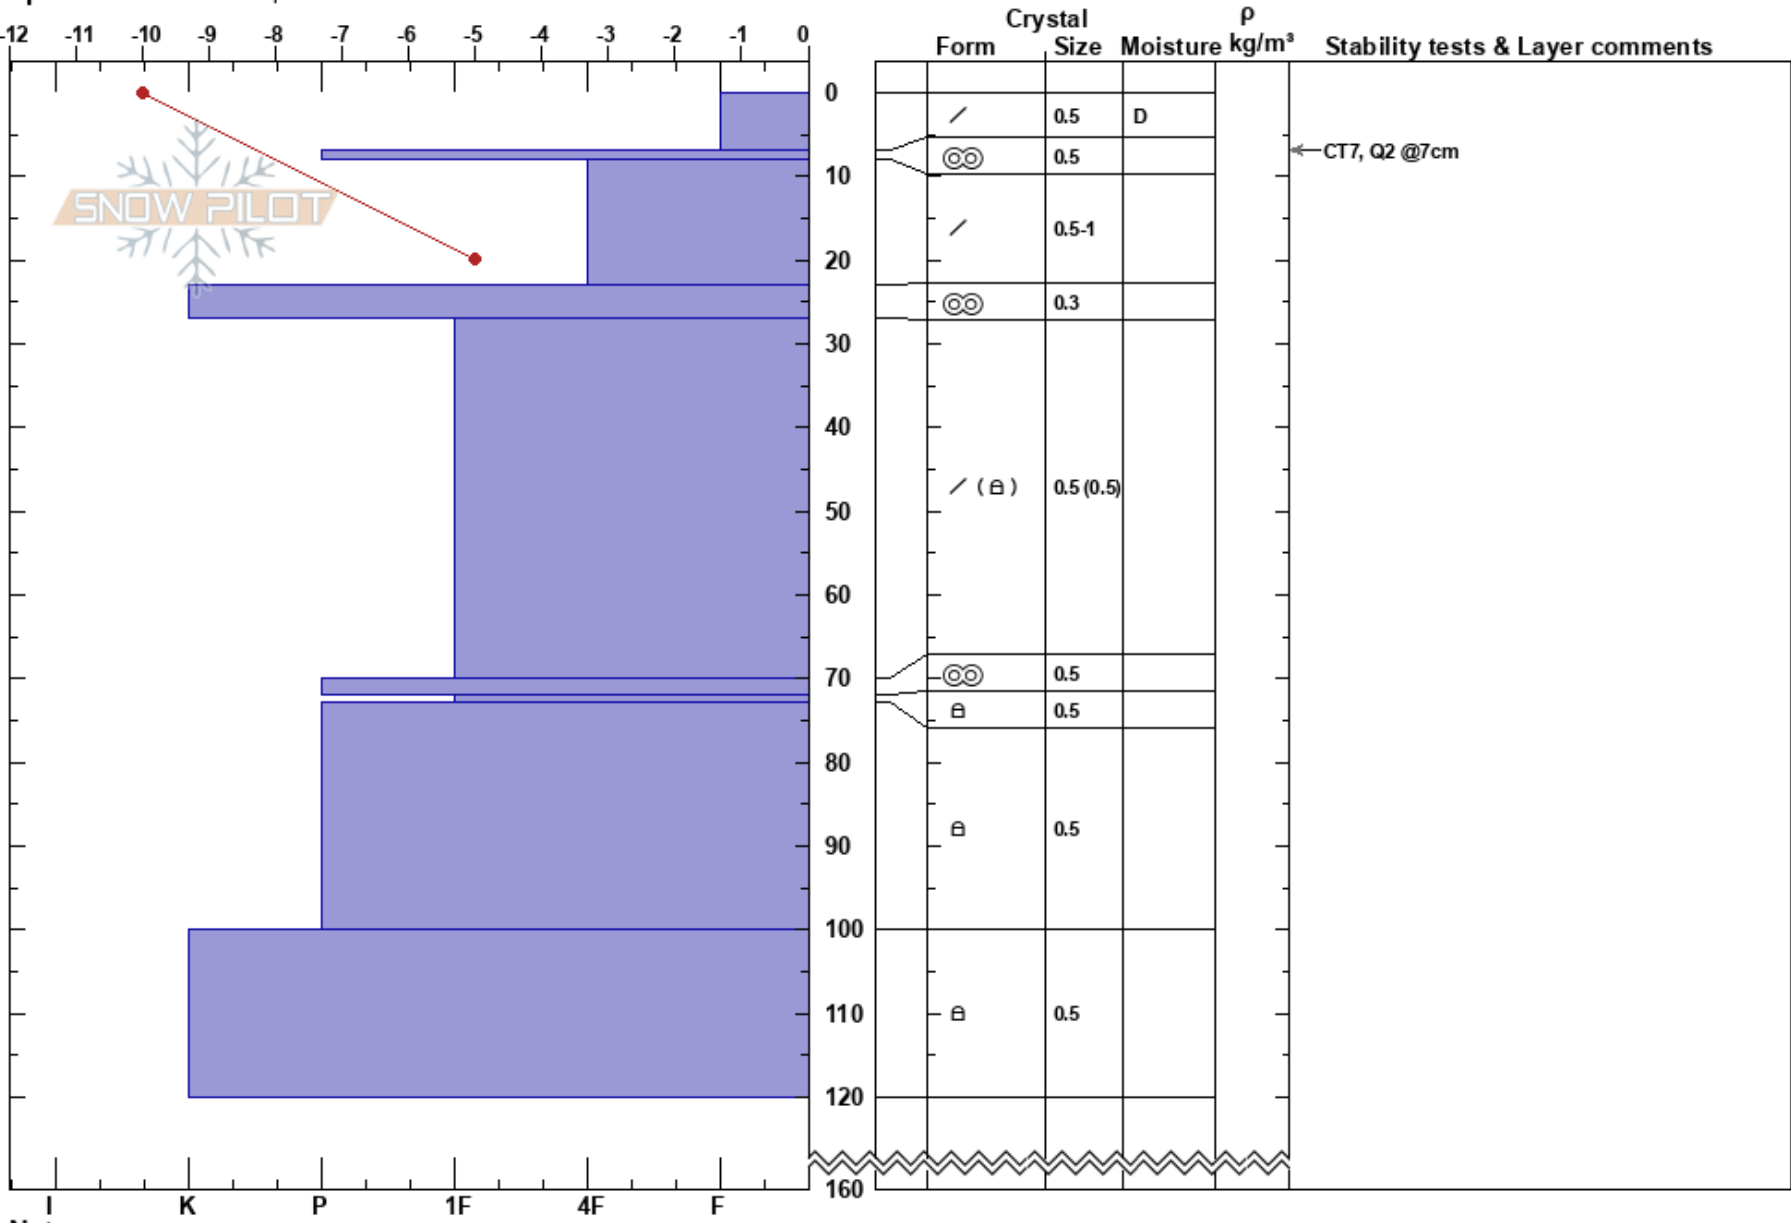

2 Mile Creek
 Hatcher Pass
 AK
 Elevation: 2570 ft
 Aspect: N
 Specifics: We skied slope

Emma Ulrich
 04/07/2023 - 12:45pm
 Co-ord: 61.79992N, -149.09264W
 Slope Angle: 15°
 Wind Loading: no

Stability: **HS: 160**
 Air Temperature: -8°C
 Sky Cover: CLR
 Precipitation: NO
 Wind: SW Calm
 Layer Notes:
 7-8cm: Problematic layer