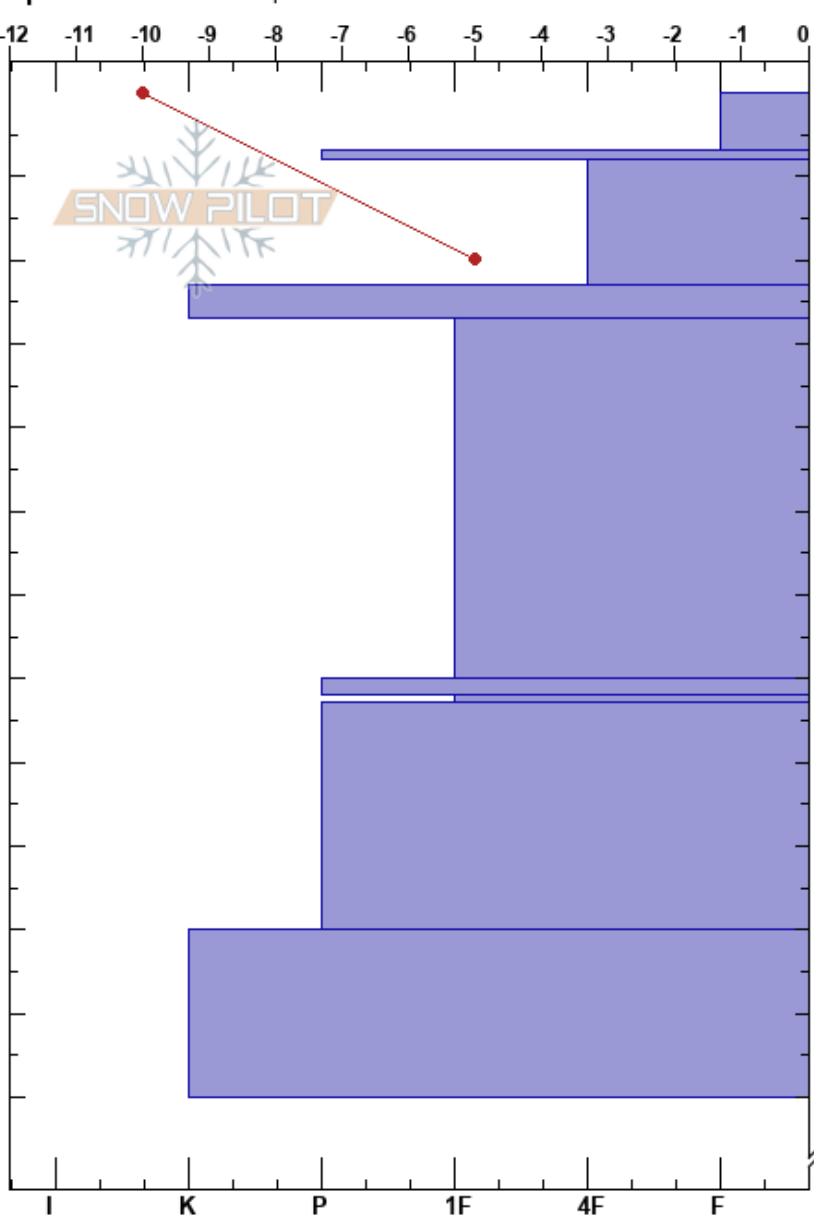

2 Mile Creek
 Hatcher Pass
 AK
 Elevation: 2570 ft
 Aspect: N
 Specifics: We skied slope

Emma Ulrich
 04/07/2023 - 12:45pm
 Co-ord: 61.79992N, -149.09264W
 Slope Angle: 15°
 Wind Loading: no

Stability: **HS: 160**
 Air Temperature: -8°C
 Sky Cover: CLR
 Precipitation: NO
 Wind: SW Calm
 Layer Notes:
 7-8cm: Problematic layer

Form	Crystal		Moisture	ρ kg/m ³	Stability tests & Layer comments
	Size				
/	0.5		D		
⊙⊙	0.5				← CT7, Q2 @7cm
/	0.5-1				
⊙⊙	0.3				
/ (B)	0.5 (0.5)				
⊙⊙	0.5				
B	0.5				
B	0.5				
B	0.5				

Notes: