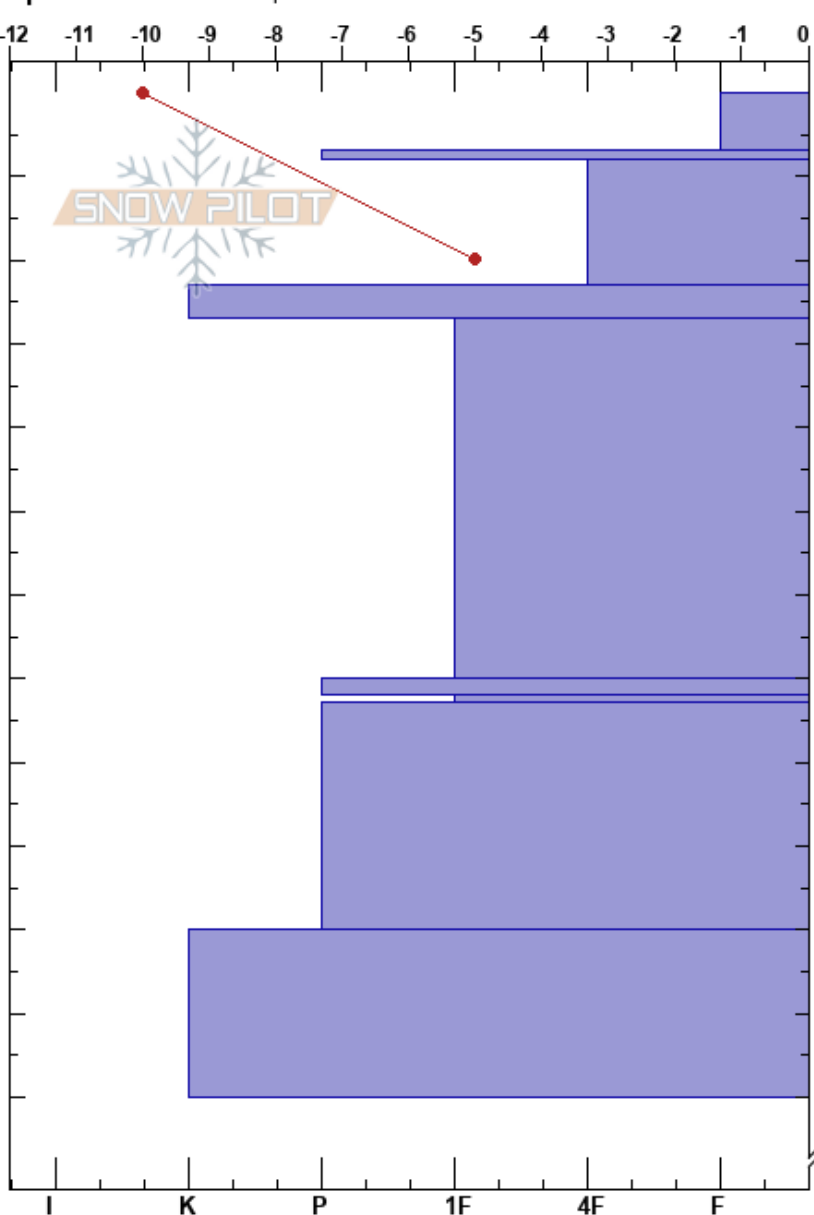

2 Mile Creek
 Hatcher Pass
 AK
 Elevation: 2570 ft
 Aspect: N
 Specifics: We skied slope

Emma Ulrich
 04/07/2023 - 12:45pm
 Co-ord: 61.79992N, -149.09264W
 Slope Angle: 15°
 Wind Loading: no

Stability: **HS: 160**
 Air Temperature: -8°C
 Sky Cover: CLR
 Precipitation: NO
 Wind: SW Calm
 Layer Notes:
 7-8cm: Problematic layer

Depth (cm)	Crystal		Moisture	ρ kg/m ³	Stability tests & Layer comments
	Form	Size			
0 - 5	/	0.5	D		
5 - 10	⊙⊙	0.5			← CT7, Q2 @7cm
10 - 20	/	0.5-1			
20 - 30	⊙⊙	0.3			
30 - 70	/ (B)	0.5 (0.5)			
70 - 75	⊙⊙	0.5			
75 - 80	B	0.5			
80 - 100	B	0.5			
100 - 110	B	0.5			
110 - 120	B	0.5			