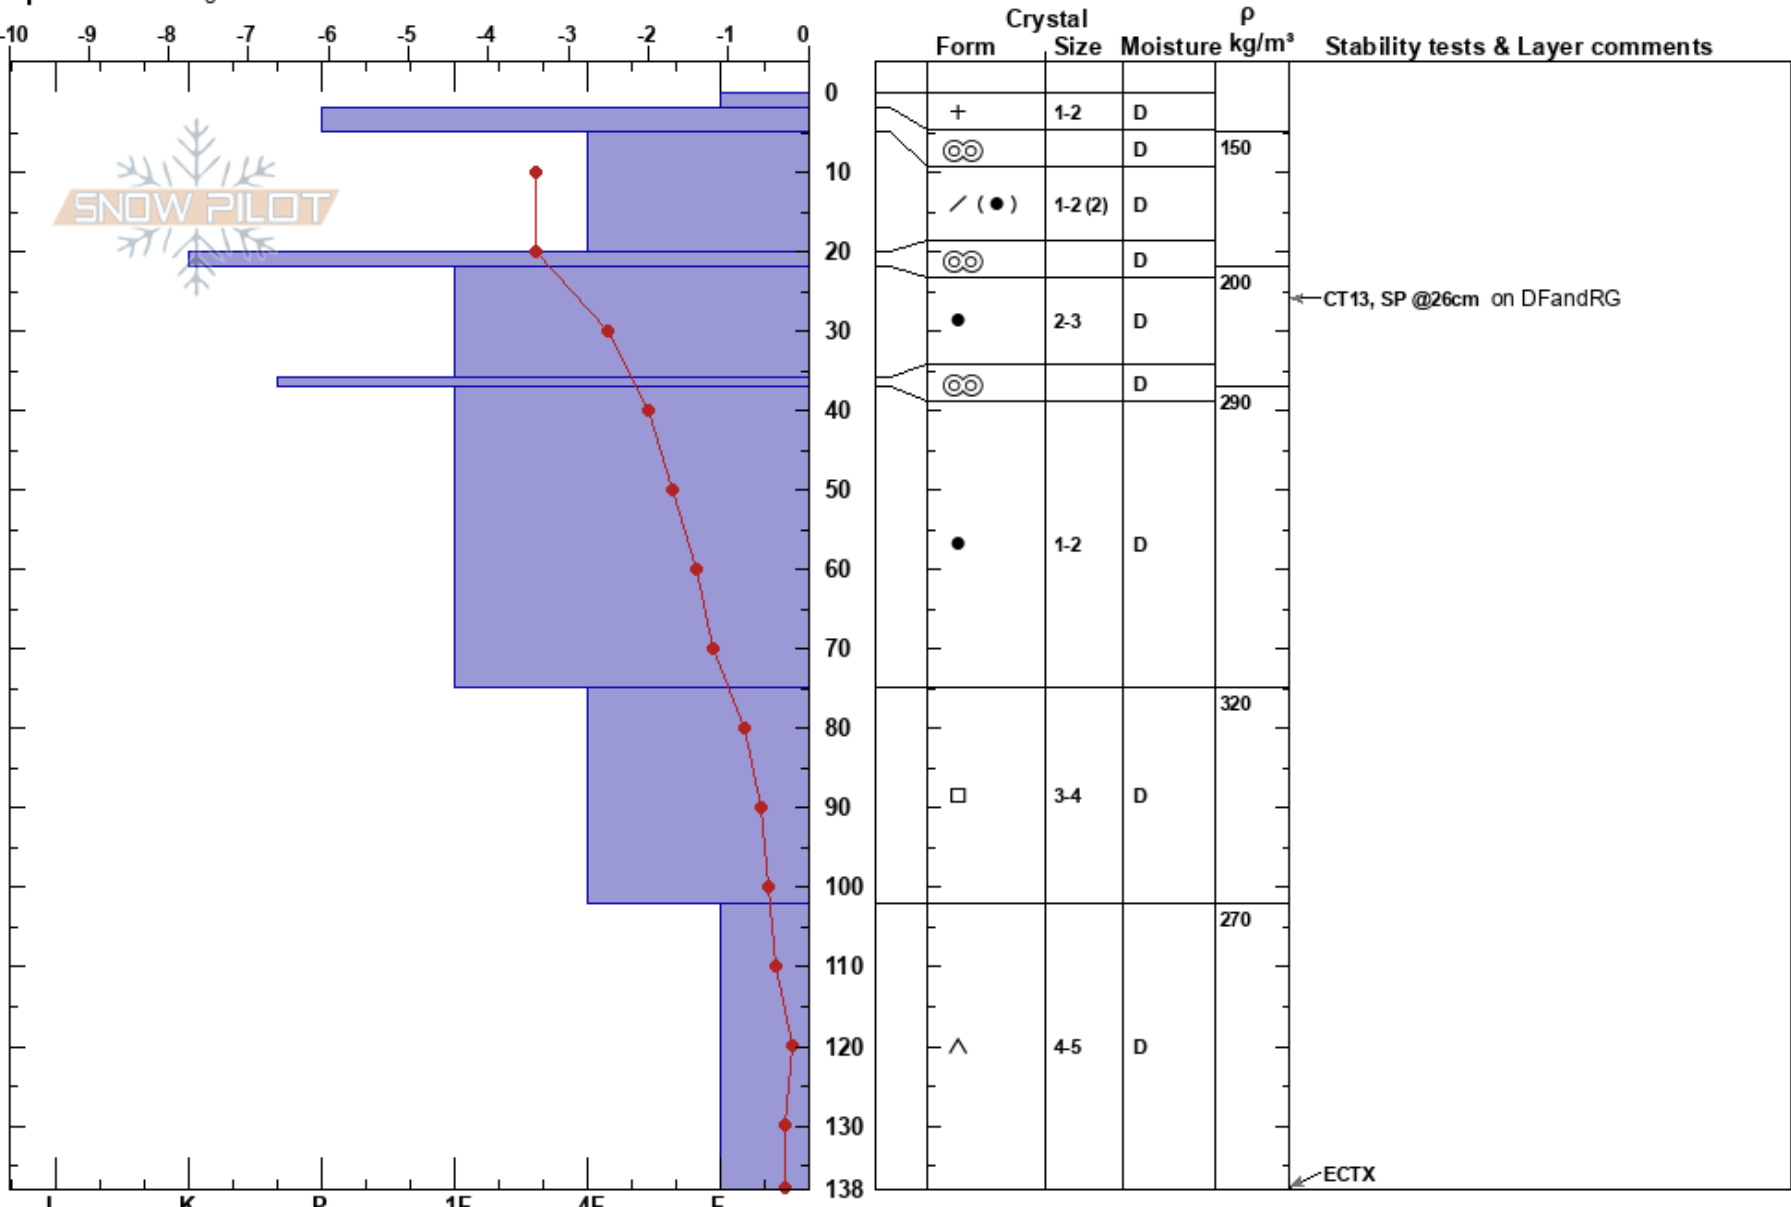

pika RA  
 Banff, Yoho and Kootenay 21/04/2023 - 10:22  
 AB Co-ord:  
 Elevation: 2240 m Slope Angle: 21°  
 Aspect: NW Wind Loading: no  
 Specifics: Pit dug in a Ski Area

Stability: HS: 138 Layer Notes:  
 Air Temperature: -3.6°C PF: 15 22-36cm: Problematic layer  
 Sky Cover: OVC PS: 15  
 Precipitation: S-1  
 Wind: Calm