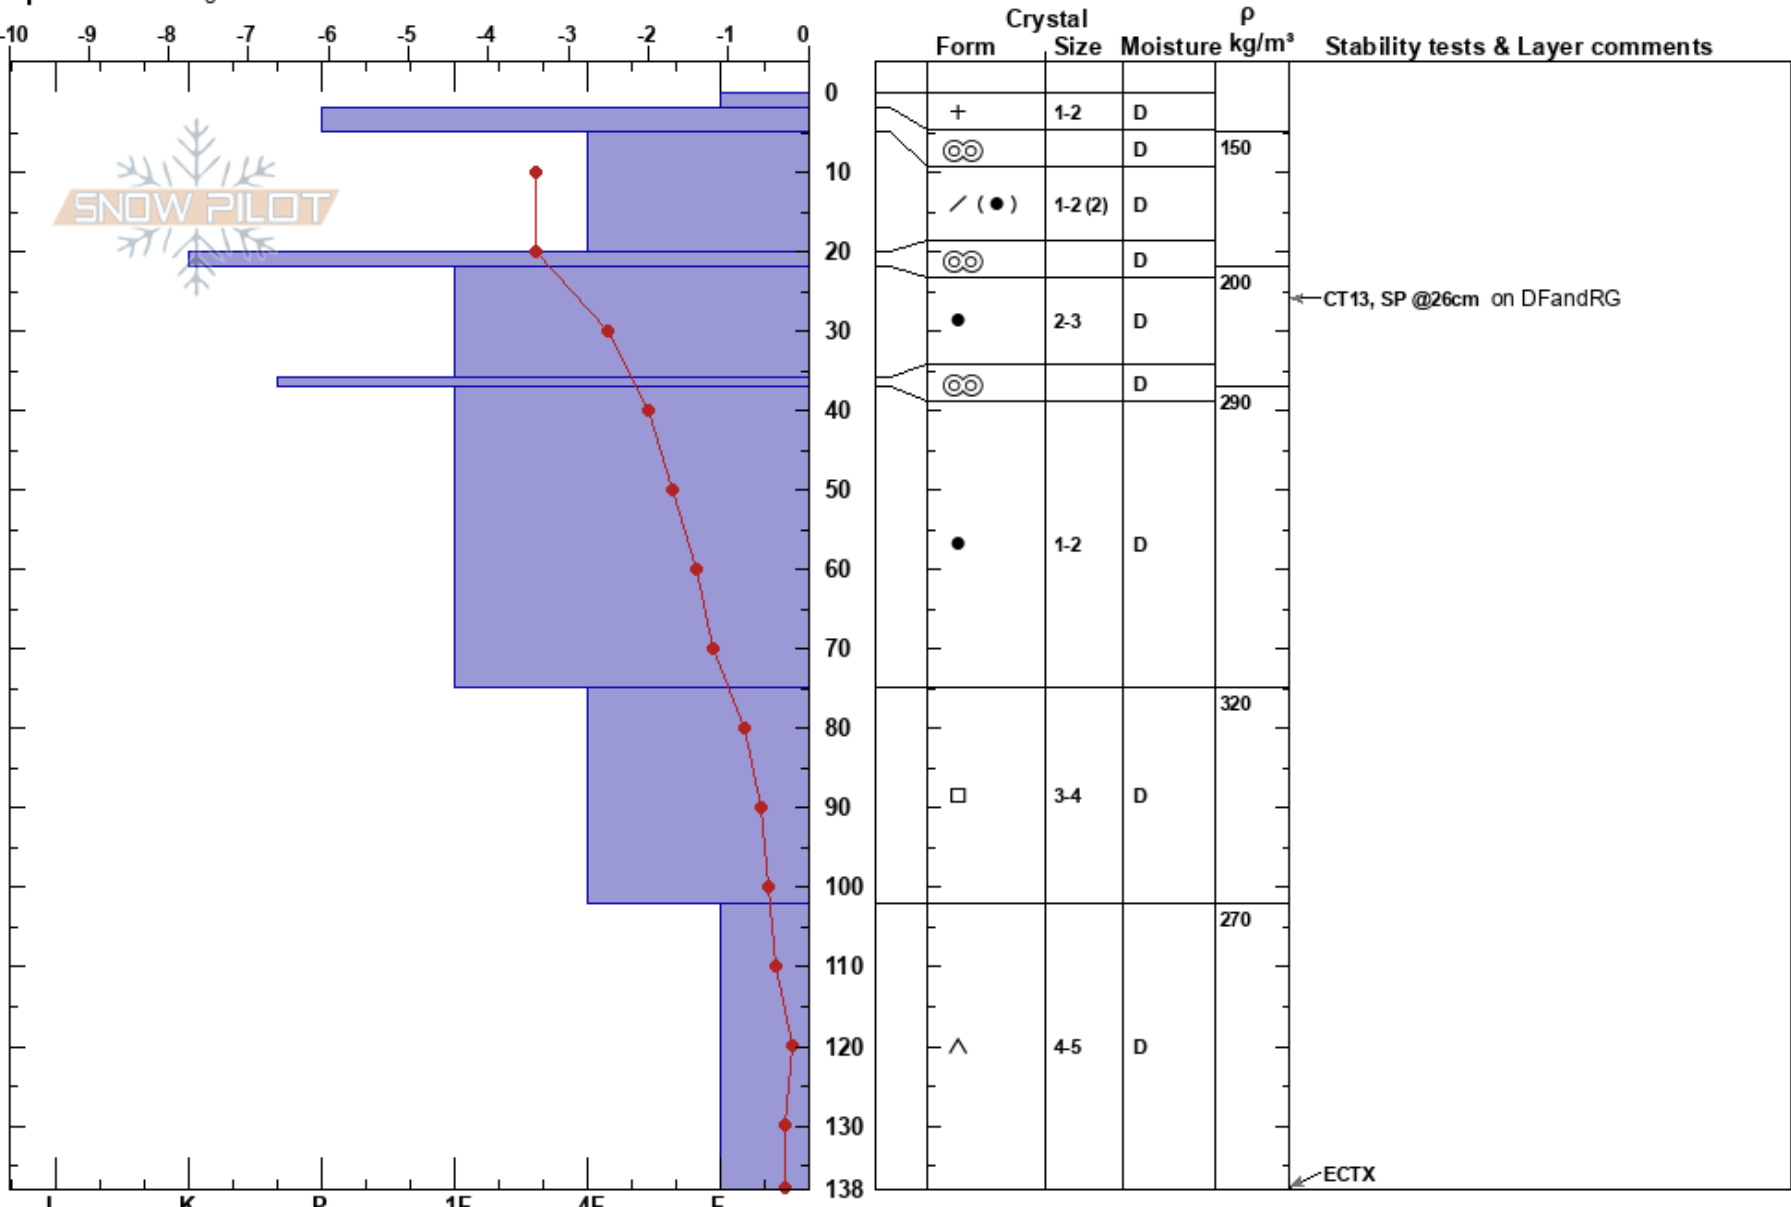

pika RA
 Banff, Yoho and Kootenay 21/04/2023 - 10:22
 AB Co-ord:
 Elevation: 2240 m Slope Angle: 21°
 Aspect: NW Wind Loading: no
 Specifics: Pit dug in a Ski Area

Stability: HS: 138 Layer Notes:
 Air Temperature: -3.6°C PF: 15 22-36cm: Problematic layer
 Sky Cover: OVC PS: 15
 Precipitation: S-1
 Wind: Calm