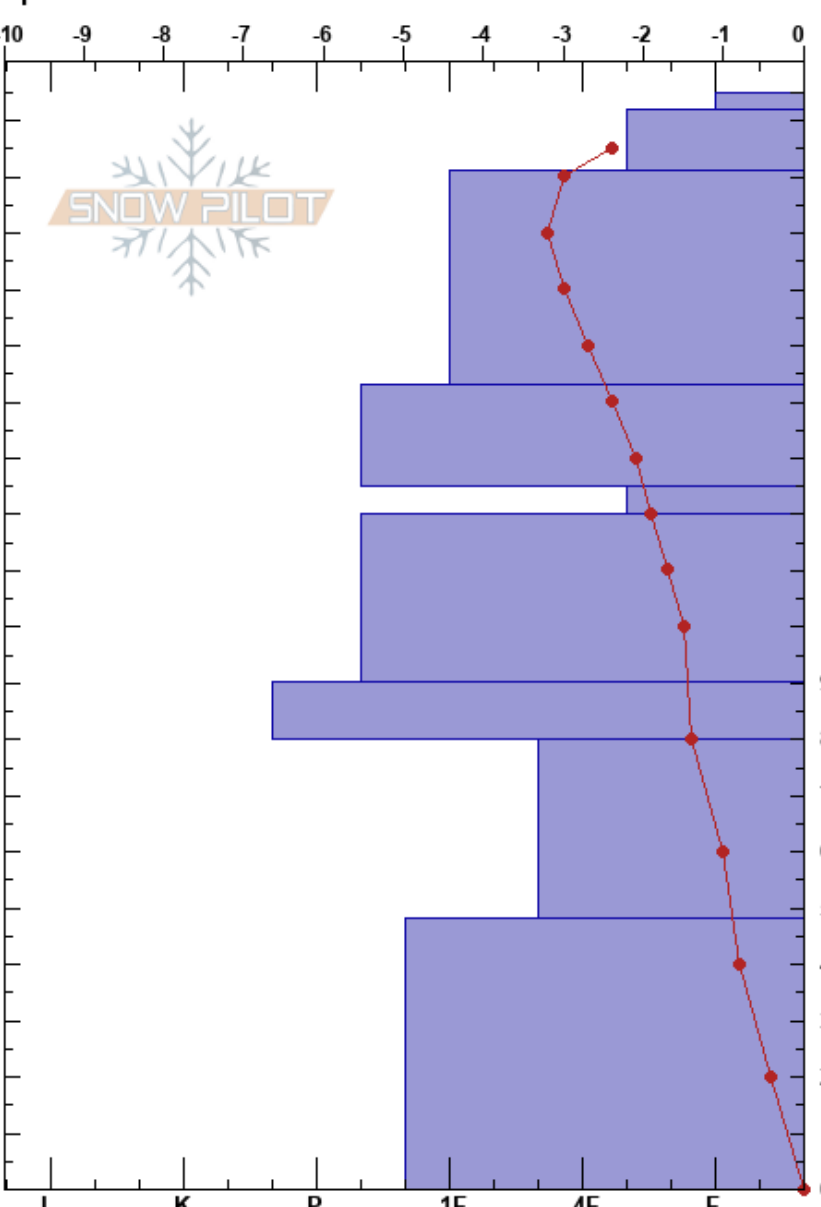

Above Sulphurets Camp
 KSM
 BC
 Elevation: 1530 m
 Aspect: NW
 Specifics:

KSM MTN Safety
 20/04/2023 - 12:30
 Co-ord: 09V 420381E 6259531N
 Slope Angle: 26°
 Wind Loading: yes

Stability:
 Air Temperature:
 Sky Cover: BKN
 Precipitation: NO
 Wind: SE Moderate

HS: 195 Layer Notes:

Altitude (m)	Crystal		ρ kg/m ³	Stability tests & Layer comments
	Form	Size		
195	+	1		
190	+	1	D	
180	/	2	D	
170				
160	/	2	D	
150				
140	.	1	D	
130				
120	□	3	D	← CT20, SC @125cm
110				
100	□	2	D	
90				
80	□	2	D	← CT22, SC @80cm
70				
60	□	3	D	
50				
40				
30				
20	□	4	D	
10				
0				