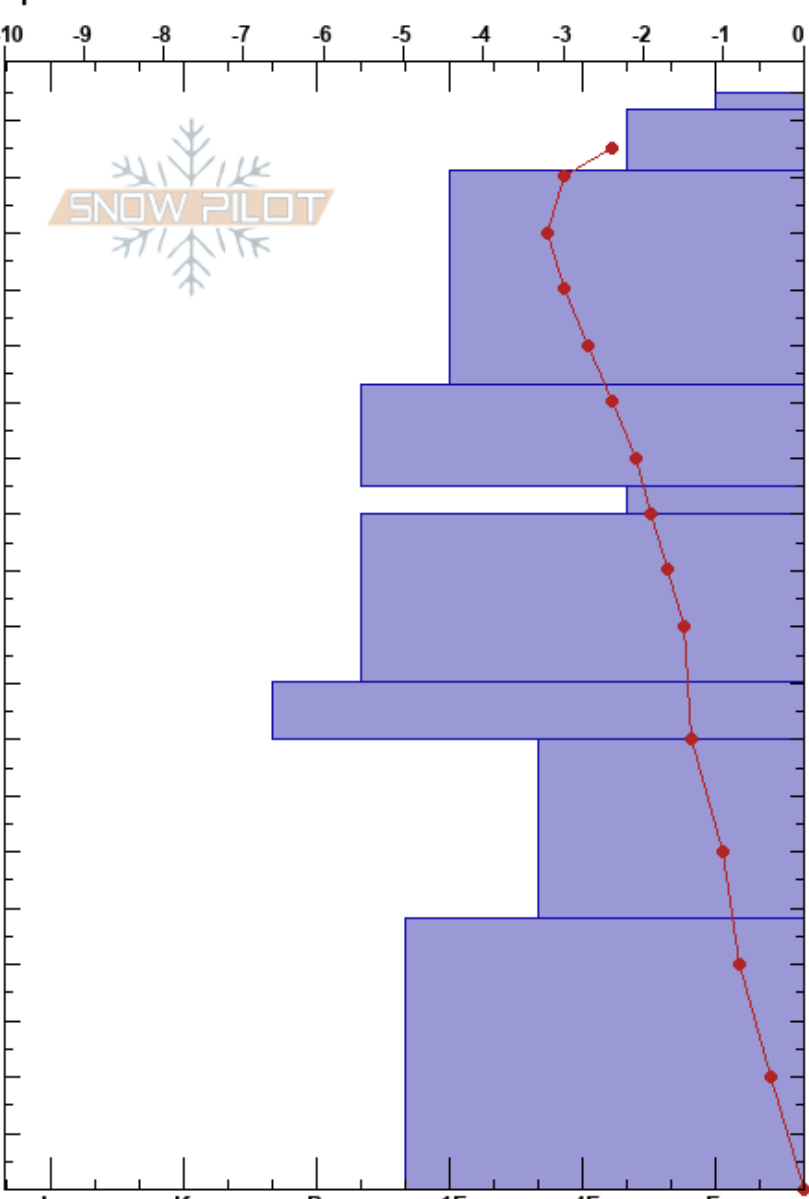

Above Sulphurets Camp
 KSM
 BC
 Elevation: 1530 m
 Aspect: NW
 Specifics:

KSM MTN Safety
 20/04/2023 - 12:30
 Co-ord: 09V 420381E 6259531N
 Slope Angle: 26°
 Wind Loading: yes

Stability:
 Air Temperature:
 Sky Cover: BKN
 Precipitation: NO
 Wind: SE Moderate

HS: 195 Layer Notes:

Form	Crystal		ρ kg/m ³	Stability tests & Layer comments
	Size	Moisture		
+	1			
+	1	D		
/	2	D		
/	2	D		
.	1	D		
□	3	D		← CT20, SC @125cm
□	2	D		
□	2	D		← CT22, SC @80cm
□	3	D		
□	4	D		