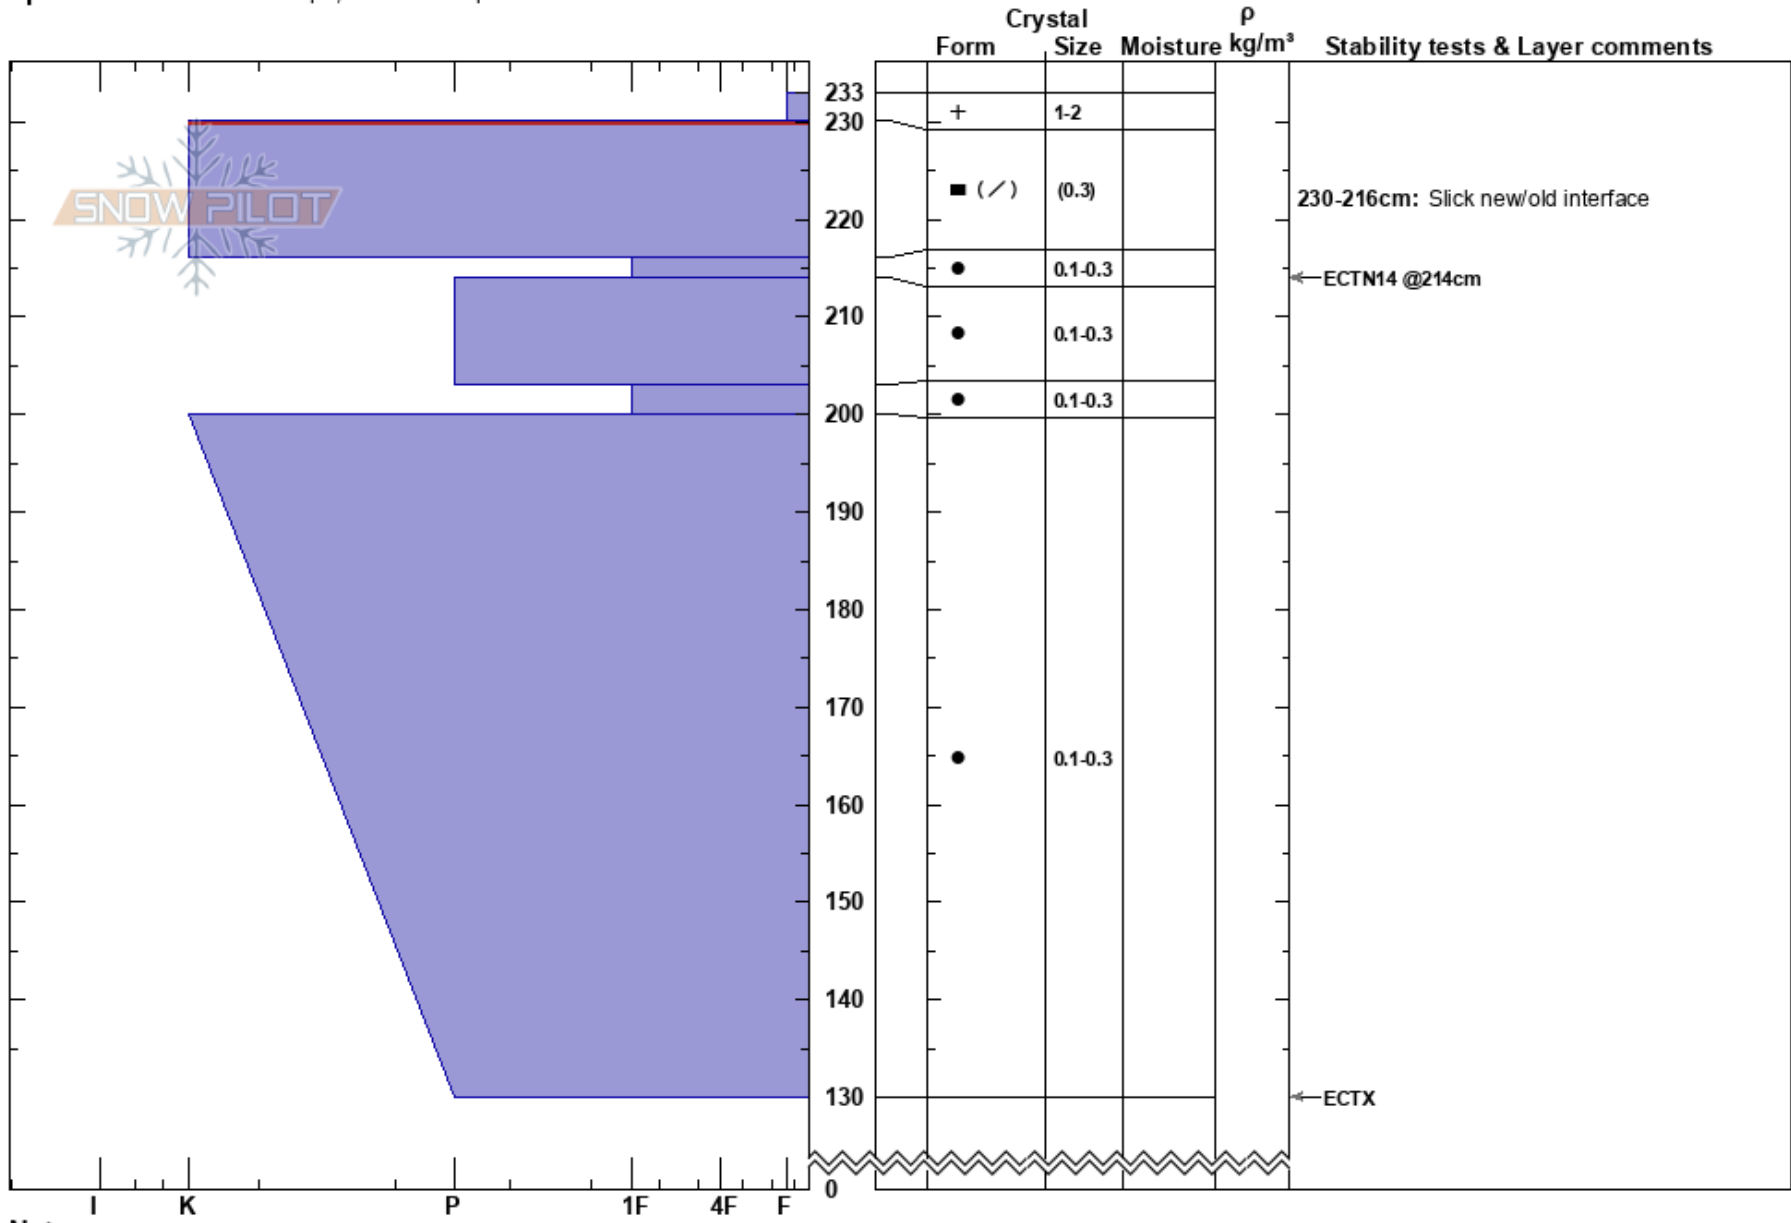

Loveland Pass  
 Vail/Summit County  
 CO  
**Elevation:** 12200 ft  
**Aspect:** NE  
**Specifics:** Ski tracks on slope; We skied slope

Andrew McWilliams  
 04/14/2023 - 10:00am  
**Co-ord:** 39.66287N, -105.89441W  
**Slope Angle:**  
**Wind Loading:** yes

**Stability:**  
**Air Temperature:** 18°F  
**Sky Cover:** BKN  
**Precipitation:** S-1  
**Wind:** SW Moderate  
**HS:** 233  
**PF:** 3  
**PS:** 3  
**Layer Notes:**  
 230-216cm: Slick new/old interface  
 230-216cm: Problematic layer