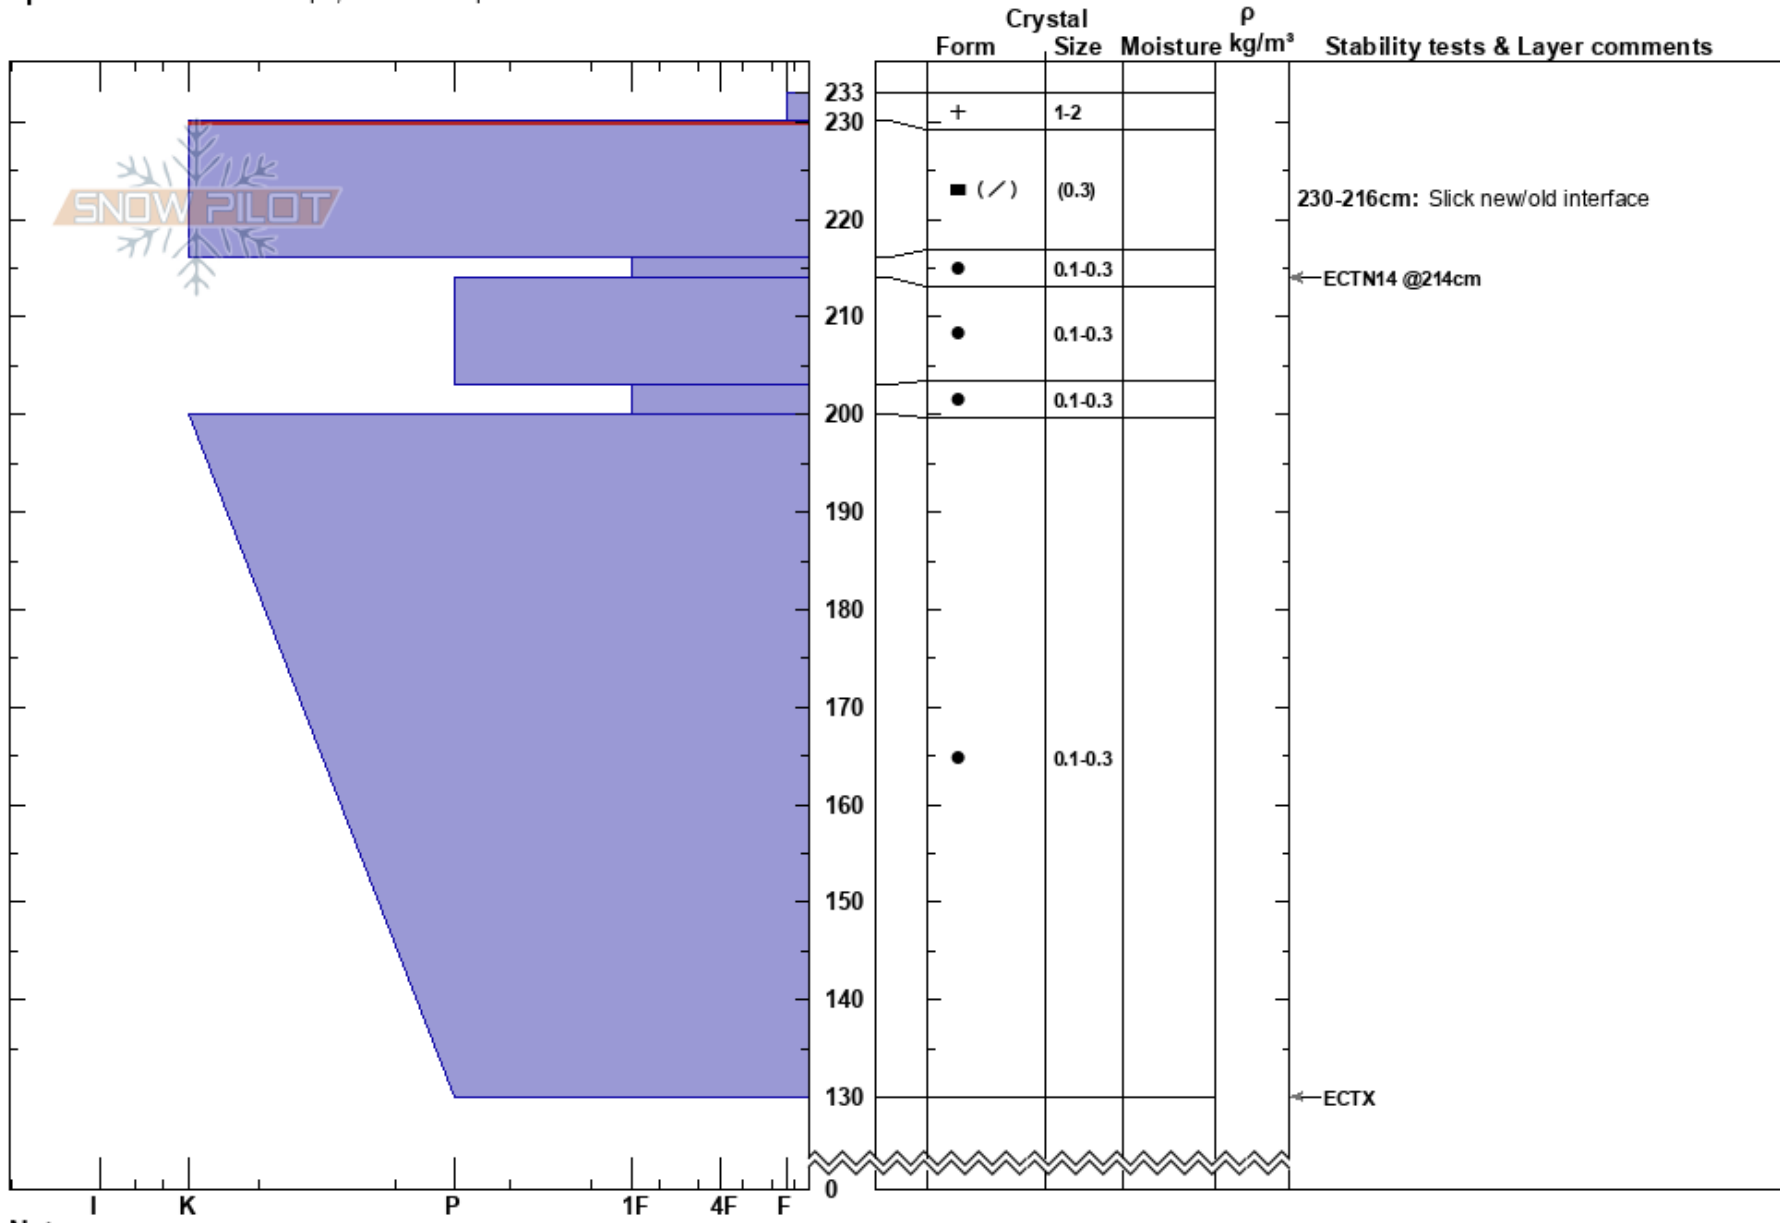

Loveland Pass  
 Vail/Summit County  
 CO  
**Elevation:** 12200 ft  
**Aspect:** NE  
**Specifics:** Ski tracks on slope; We skied slope

Andrew McWilliams  
 04/14/2023 - 10:00am  
**Co-ord:** 39.66287N, -105.89441W  
**Slope Angle:**  
**Wind Loading:** yes

**Stability:**  
**Air Temperature:** 18°F  
**Sky Cover:** BKN  
**Precipitation:** S-1  
**Wind:** SW Moderate  
**HS:** 233  
**PF:** 3  
**PS:** 3  
**Layer Notes:**  
 230-216cm: Slick new/old interface  
 230-216cm: Problematic layer