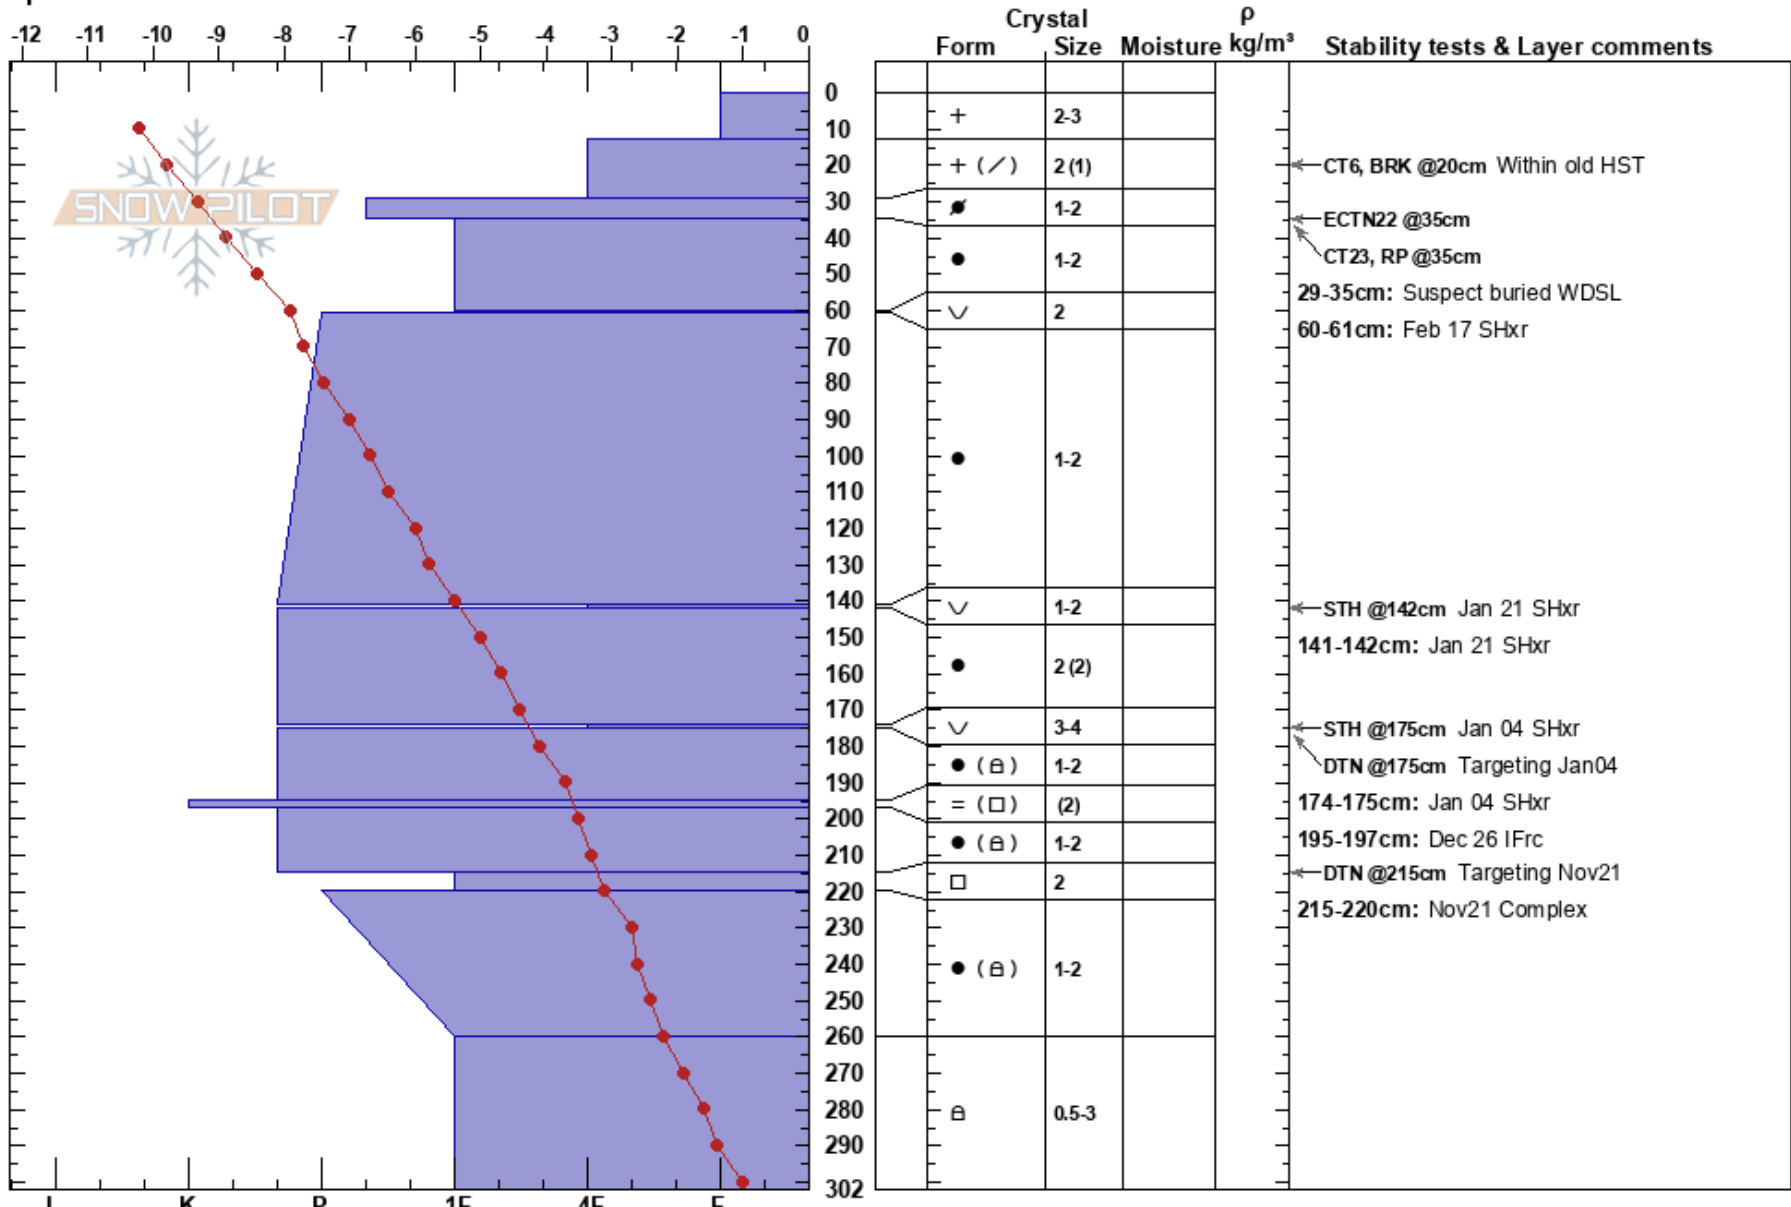

Lodge Lake North
 Valhallas
 BC
Elevation: 2175 m
Aspect: NE
Specifics:

Mark Mitchell
 09/03/2023 - 10:00
Co-ord: 11U MR 28961 1039
Slope Angle: 30°
Wind Loading:

Stability:
Air Temperature: -9.2°C **PF:** 45
Sky Cover: BKN
Precipitation: S-1
Wind: Calm

HS: 302
Layer Notes:
 29-35cm: Suspect buried WDSL
 60-61cm: Feb 17 SHxr
 141-142cm: Jan 21 SHxr
 174-175cm: Jan 04 SHxr
 174-175cm: Problematic layer
 [More Layer Comments below]

Notes: Treeline opening talus field. Additional Layer Comments: 197-195cm: Dec 26 IFrc; 220-215cm: Nov21 Complex;