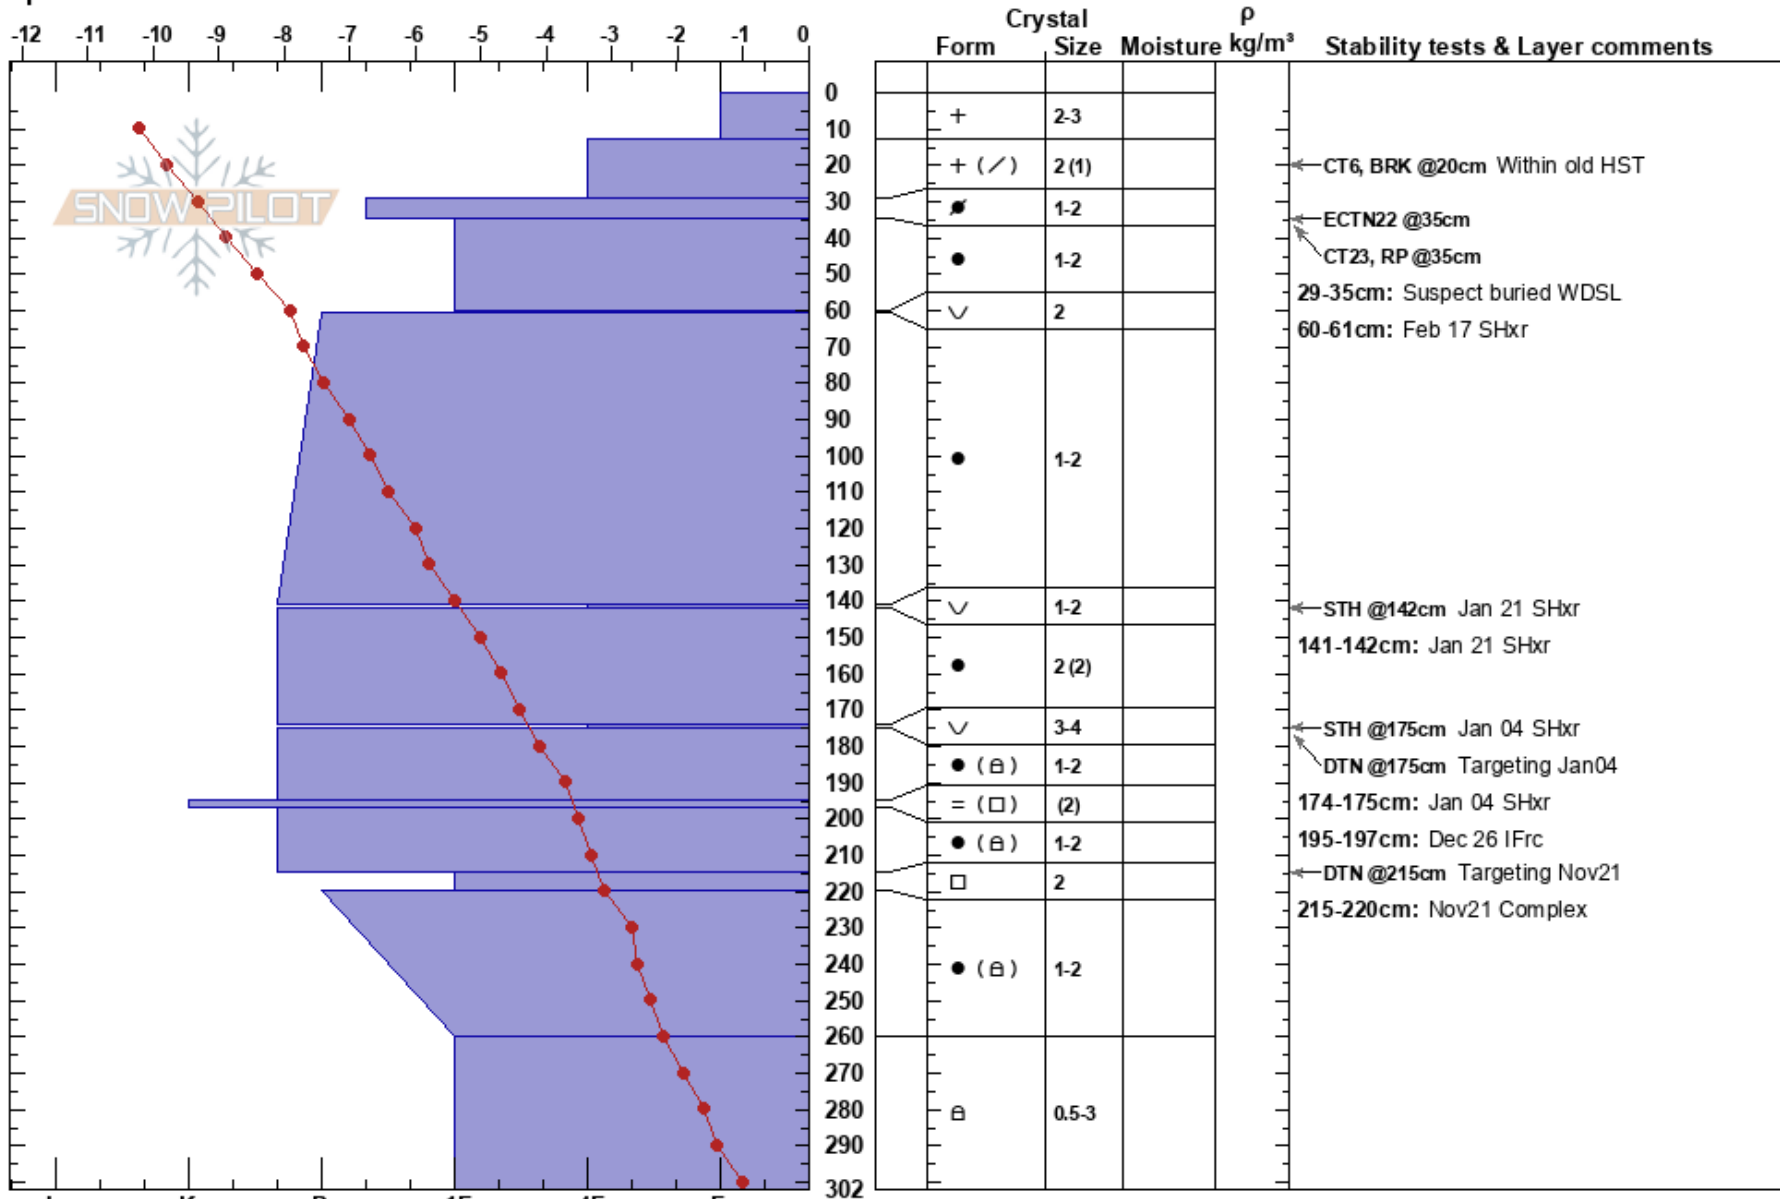

Lodge Lake North
 Valhallas
 BC
 Elevation: 2175 m
 Aspect: NE
 Specifics:

Mark Mitchell
 09/03/2023 - 10:00
 Co-ord: 11U MR 28961 1039
 Slope Angle: 30°
 Wind Loading:

Stability:
 Air Temperature: -9.2°C
 Sky Cover: BKN
 Precipitation: S-1
 Wind: Calm

HS:302
 PF: 45
 Layer Notes:
 29-35cm: Suspect buried WDSL
 60-61cm: Feb 17 SHxr
 141-142cm: Jan 21 SHxr
 174-175cm: Jan 04 SHxr
 174-175cm: Problematic layer
 [More Layer Comments below]

Notes: Treeline opening talus field. Additional Layer Comments: 197-195cm: Dec 26 IFrc; 220-215cm: Nov21 Complex;