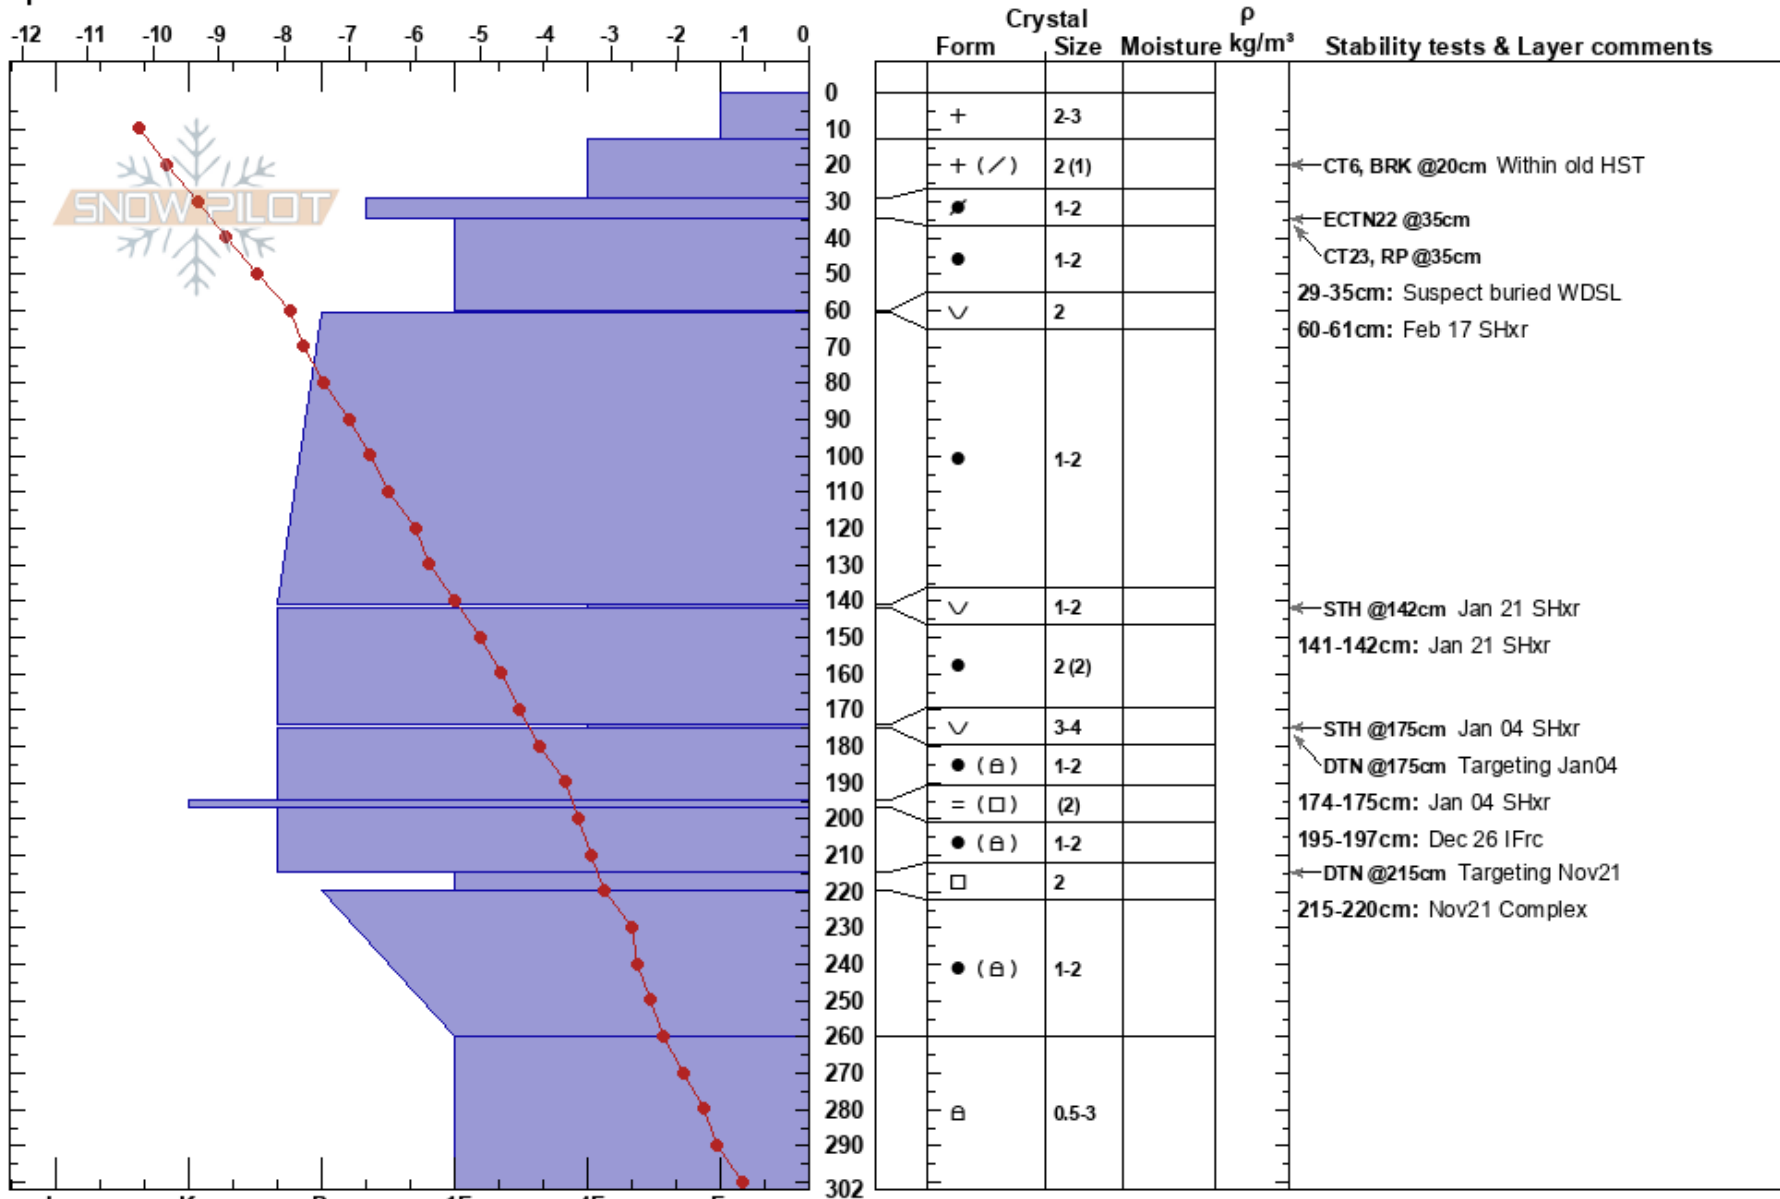

Lodge Lake North
 Valhallas
 BC
 Elevation: 2175 m
 Aspect: NE
 Specifics:

Mark Mitchell
 09/03/2023 - 10:00
 Co-ord: 11U MR 28961 1039
 Slope Angle: 30°
 Wind Loading:

Stability:
 Air Temperature: -9.2°C PF: 45
 Sky Cover: BKN
 Precipitation: S-1
 Wind: Calm

HS:302
 Layer Notes:
 29-35cm: Suspect buried WDSL
 60-61cm: Feb 17 SHxr
 141-142cm: Jan 21 SHxr
 174-175cm: Jan 04 SHxr
 174-175cm: Problematic layer
 [More Layer Comments below]

Notes: Treeline opening talus field. Additional Layer Comments: 197-195cm: Dec 26 IFrc; 220-215cm: Nov21 Complex;