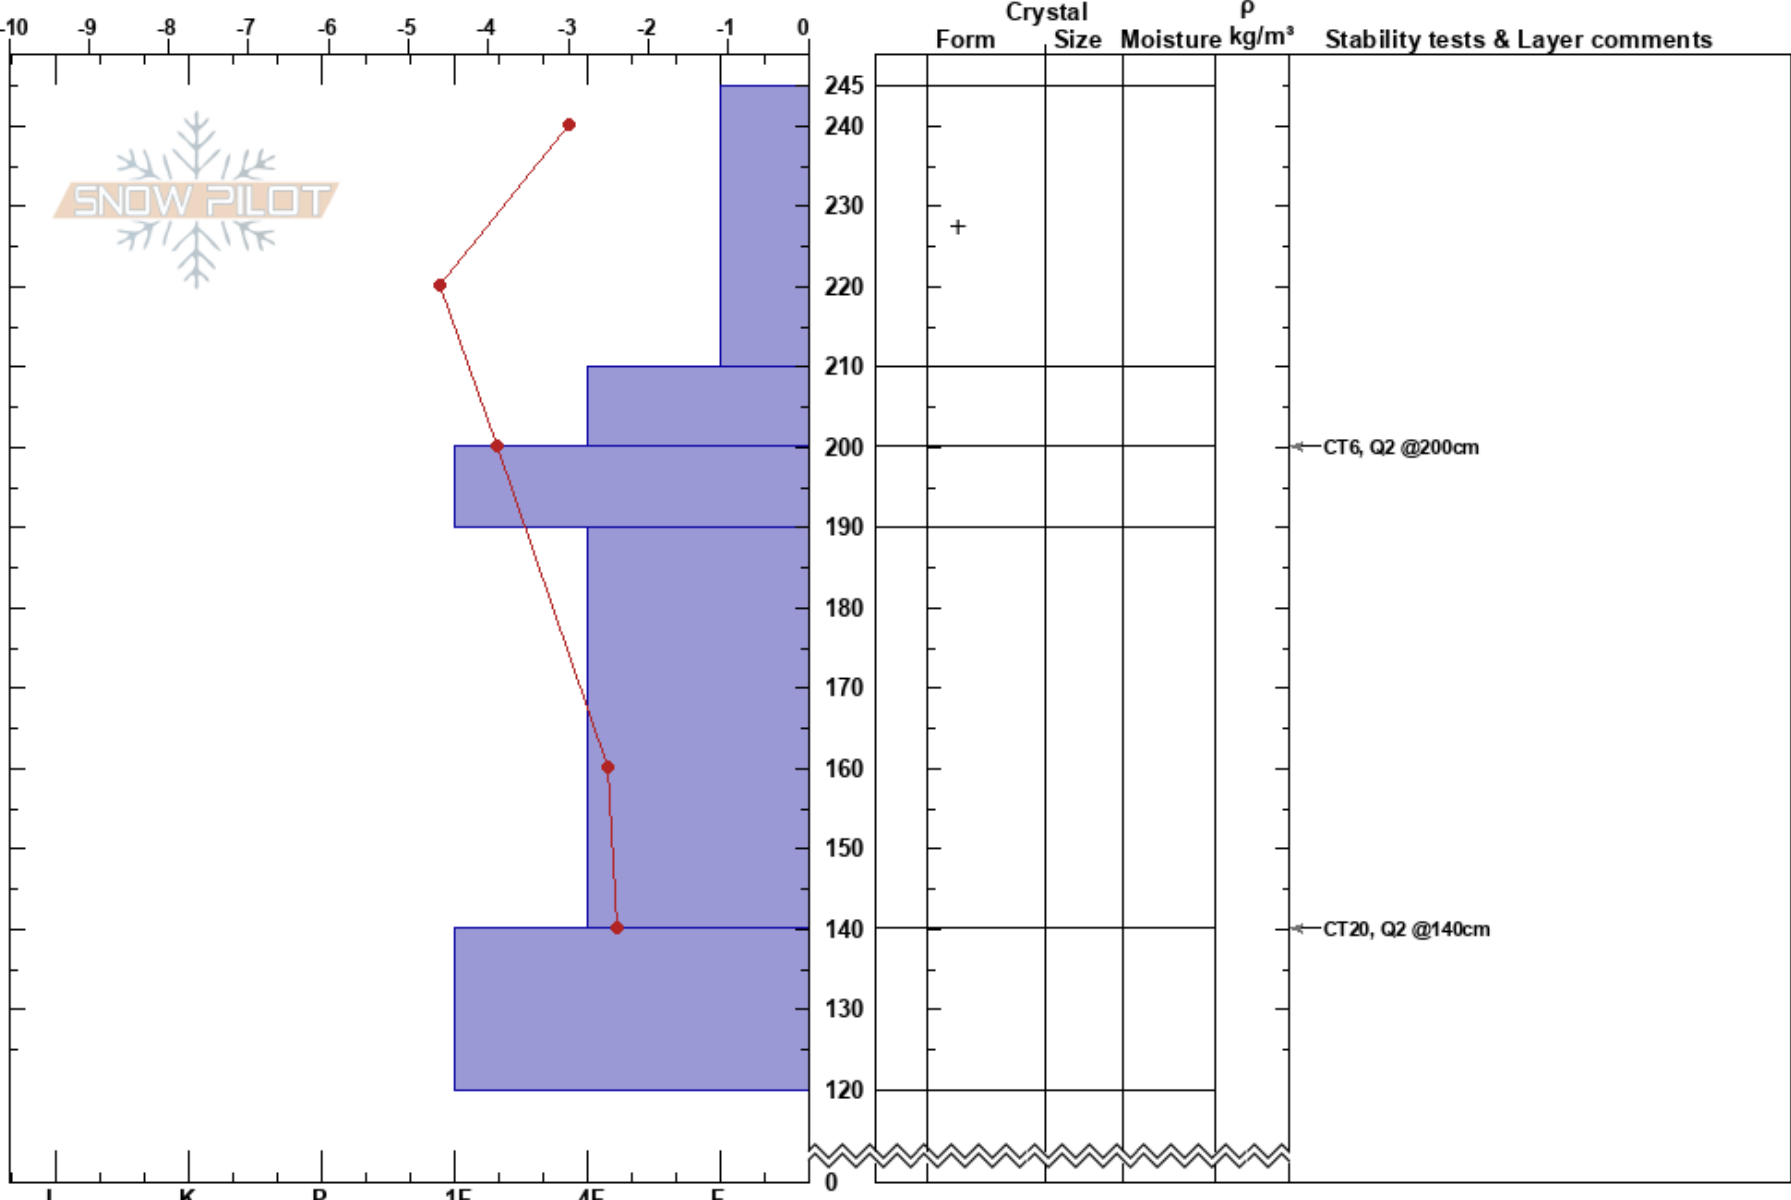

Bombs Away  
 Bridger Range  
 MT  
 Elevation: 8185 ft  
 Aspect: 110°

Bridger Bowl  
 01/14/2018 - 10:45am  
 Co-ord: 45.81294N, -110.92850W  
 Slope Angle: 45°  
 Wind Loading: yes

Stability:  
 Air Temperature: -2°C  
 Sky Cover: BKN  
 Precipitation: NO  
 Wind: Calm

HS:245  
 PF: 60  
 Layer Notes:

Specifics: Pit dug in a Ski Area; Pit is adjacent to avalanche: crown;

Notes: site right next to 8:00 am bomb hole with slight surface propagation