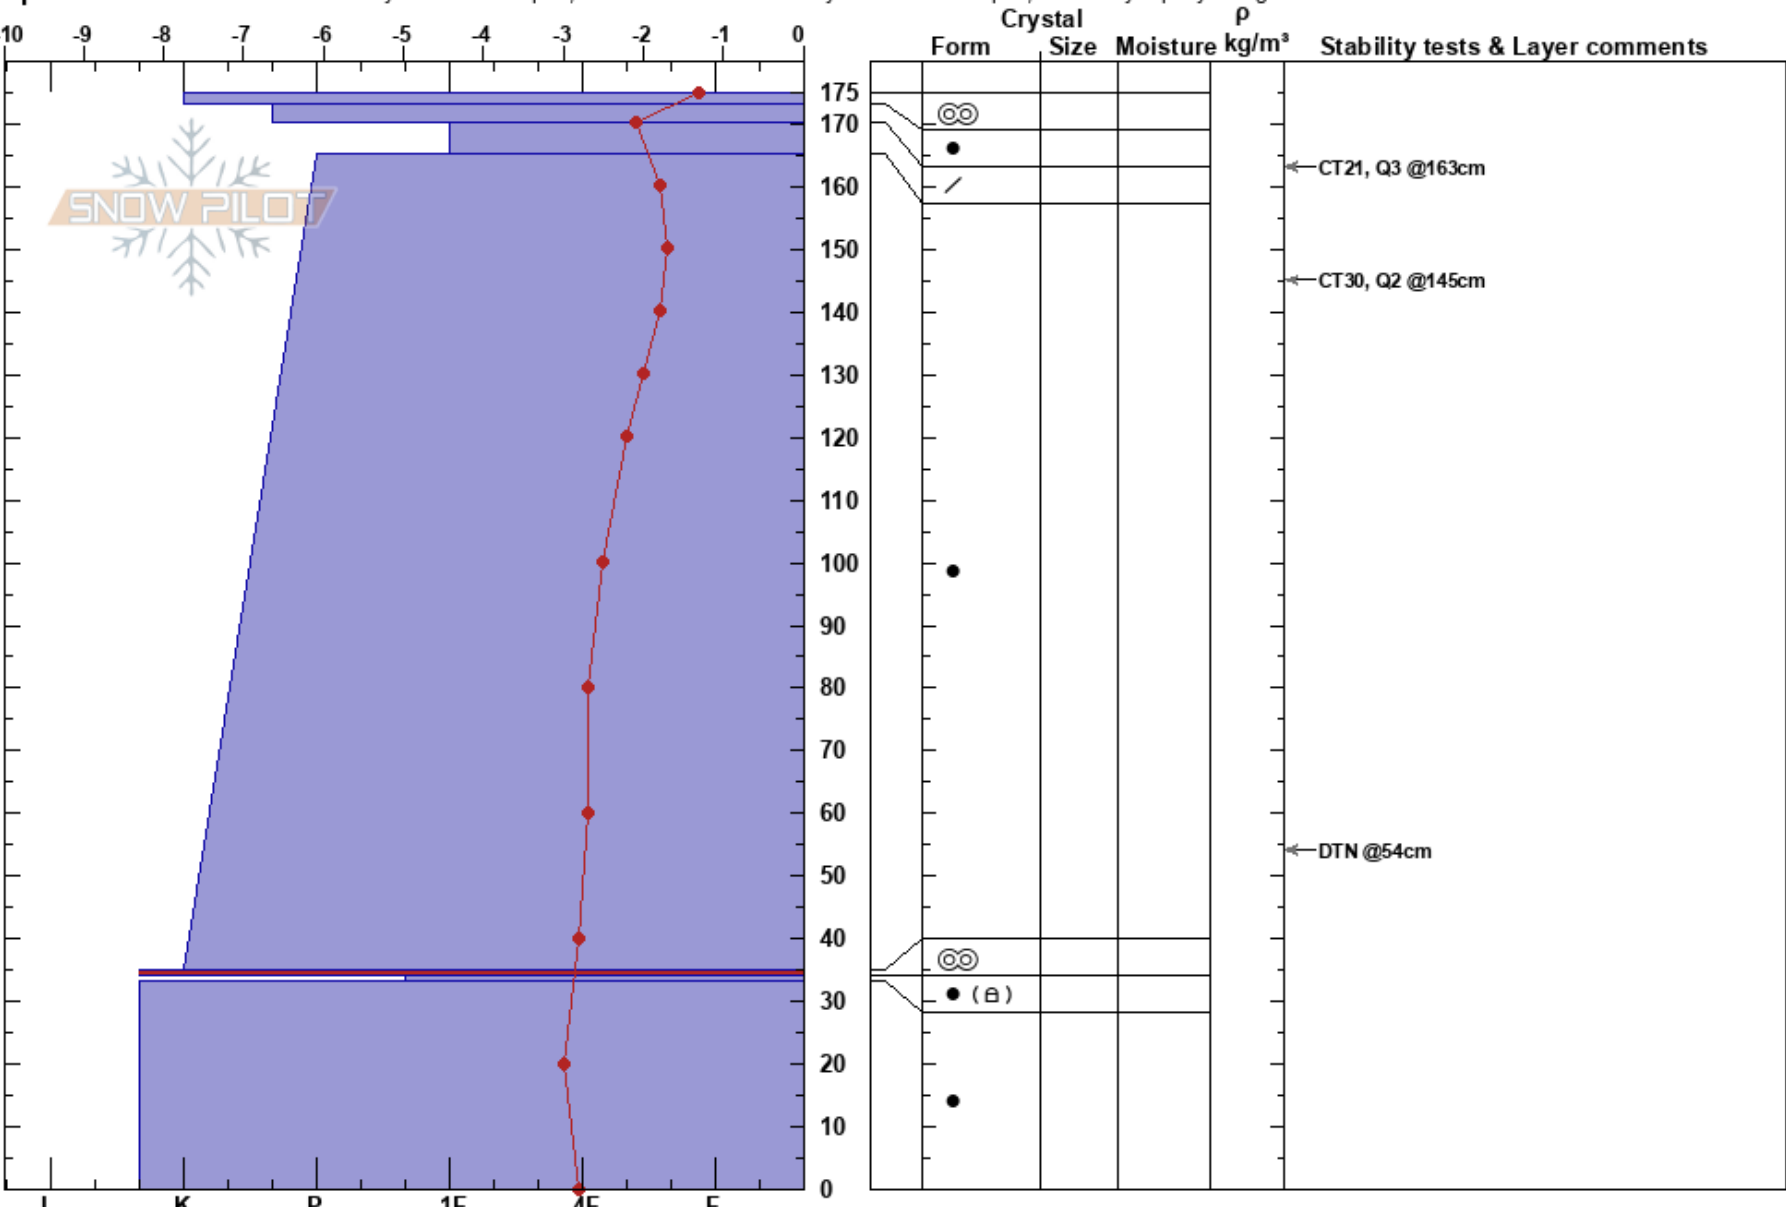

FM Bowl Avalanche
Douglas Alps
AK
Elevation: 873 m
Aspect: N

Marissa Capito
04/20/2023 - 11:15am
Co-ord: 58.27076N, -134.55108W
Slope Angle: 30°
Wind Loading: yes

Stability:
Air Temperature: 0.4°C
Sky Cover: FEW
Precipitation: NO
Wind: NE Moderate
HS: 175
Layer Notes:
35-34cm: Problematic layer

Specifics: Recent avalanche activity on similar slopes; Recent avalanche activity on different slopes; Instability rapidly rising

Notes: