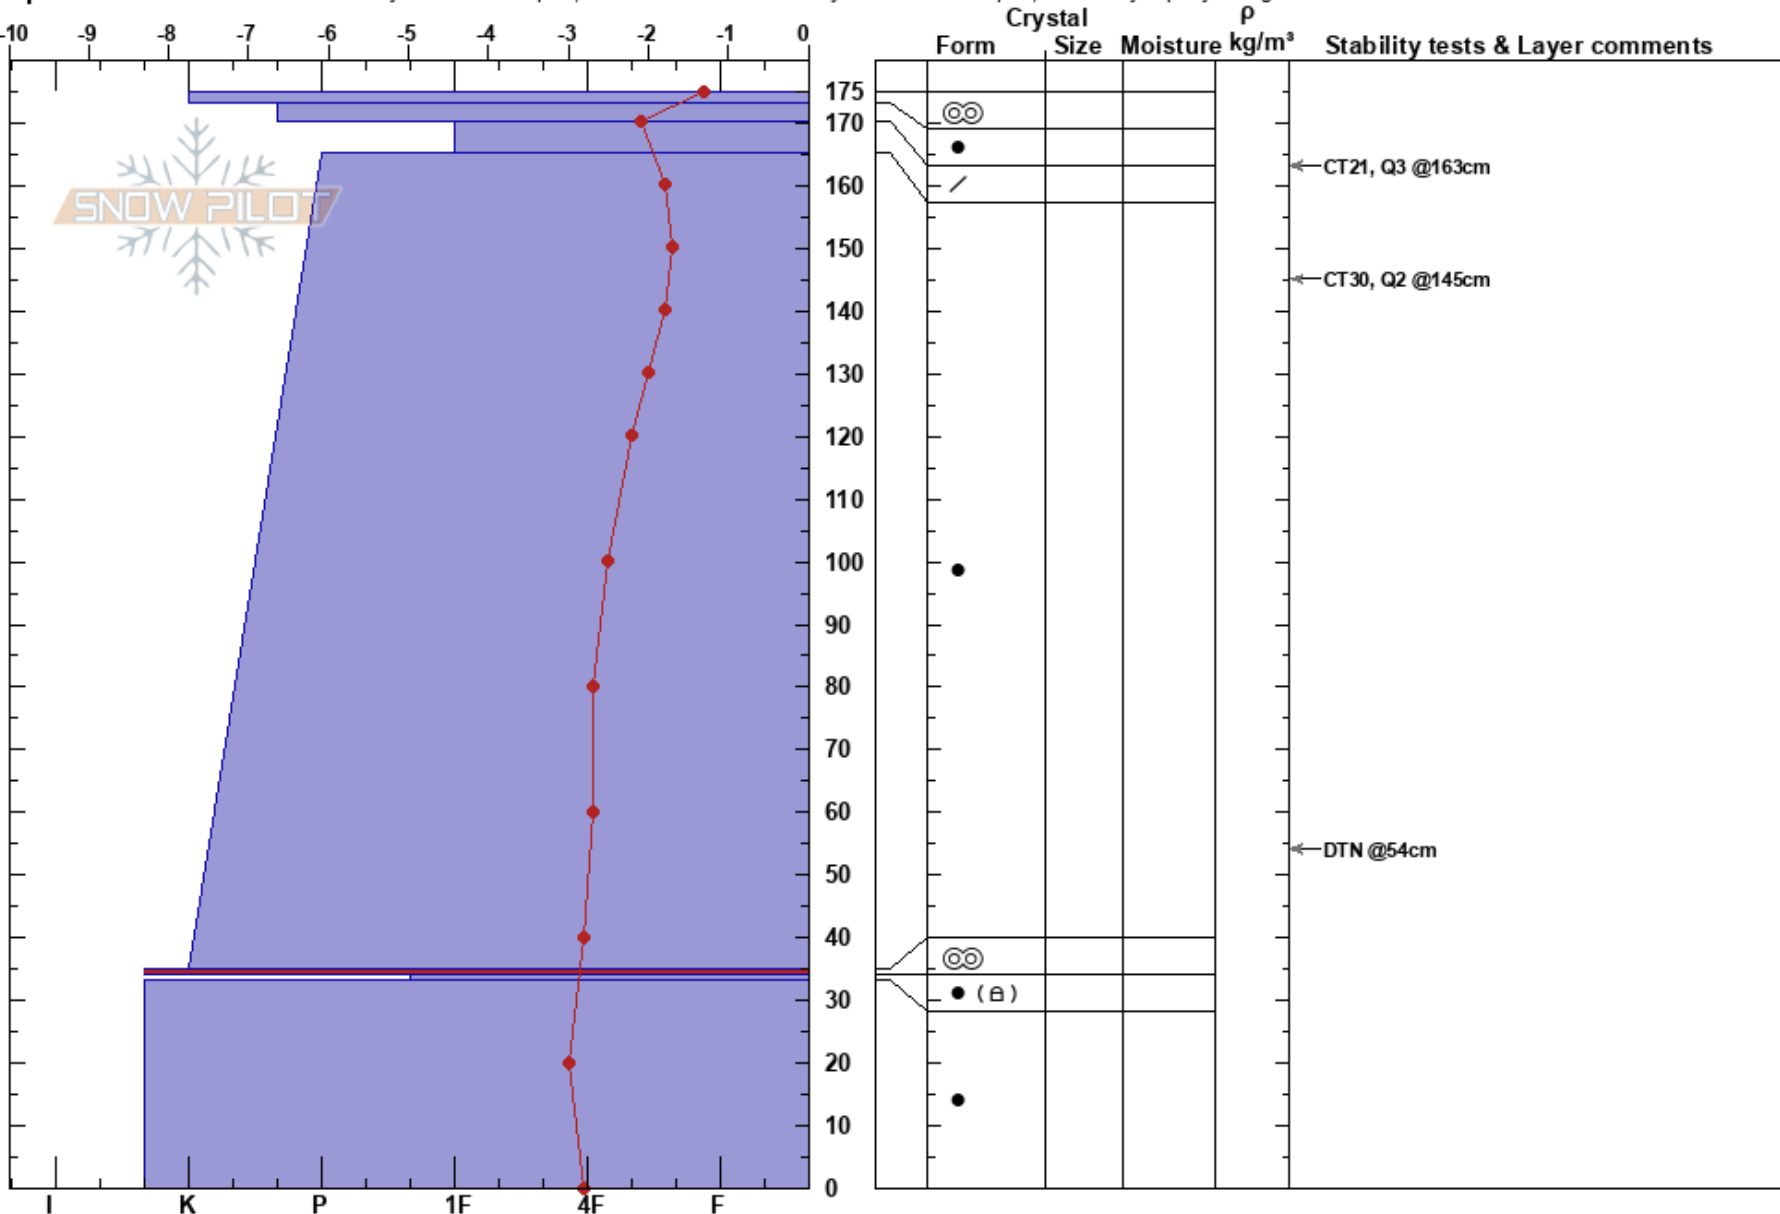

35-34cm: Problematic layer

AK

Co-ord: 58.27076N, -134.55108W

Sky Cover: FEW

Elevation: 873 m

Slope Angle: 30°

Precipitation: NO

Aspect: N

Wind Loading: yes

Wind: NE Moderate

Specifics: Recent avalanche activity on similar slopes; Recent avalanche activity on different slopes; Instability rapidly rising

Notes: