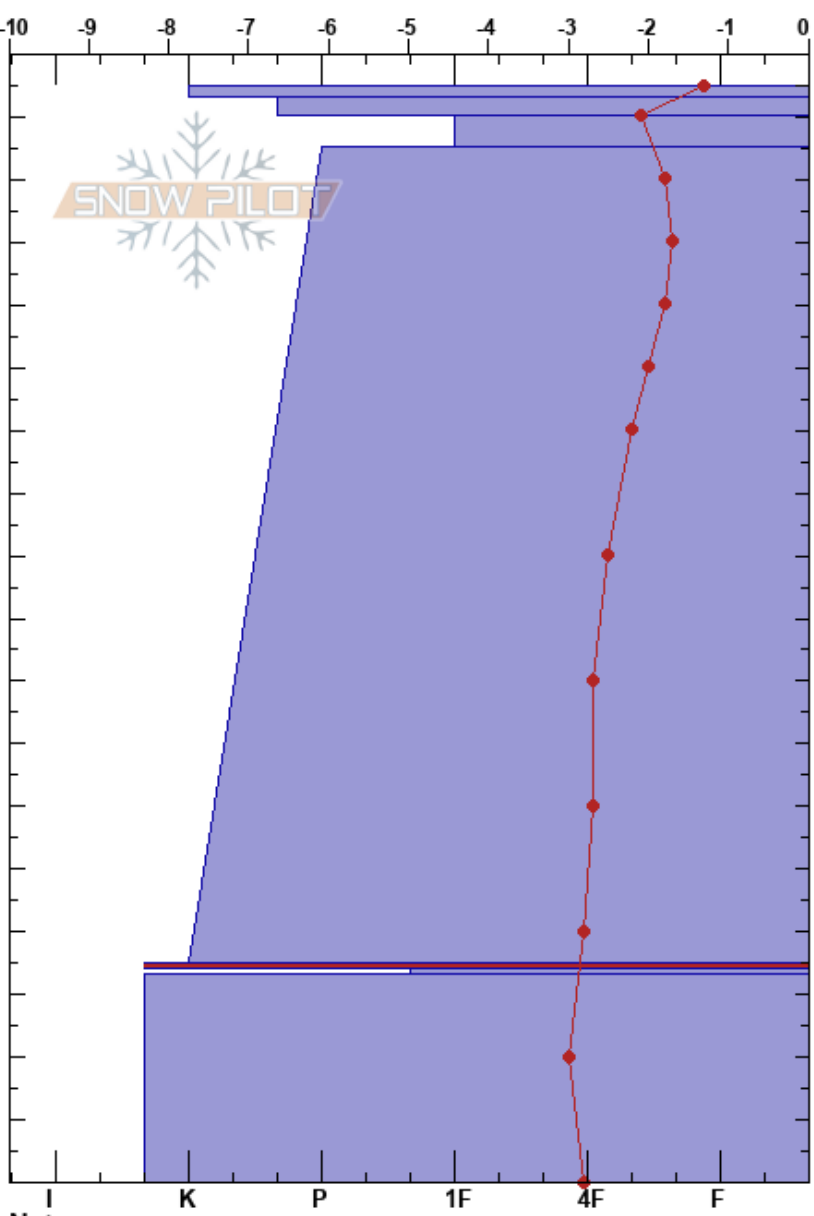

FM Bowl Avalanche
 Douglas Alps
 AK
 Elevation: 873 m
 Aspect: N

Marissa Capito
 04/20/2023 - 11:15am
 Co-ord: 58.27076N, -134.55108W
 Slope Angle: 30°
 Wind Loading: yes

Stability:
 Air Temperature: 0.4°C
 Sky Cover: FEW
 Precipitation: NO
 Wind: NE Moderate

HS: 175
 Layer Notes:
 35-34cm: Problematic layer

Specifics: Recent avalanche activity on similar slopes; Recent avalanche activity on different slopes; Instability rapidly rising

Crystal Form	Crystal Size	Moisture	ρ kg/m ³	Stability tests & Layer comments
⊙⊙				
•				← CT21, Q3 @163cm
/				
				← CT30, Q2 @145cm
				← DTN @54cm
⊙⊙				
• (B)				