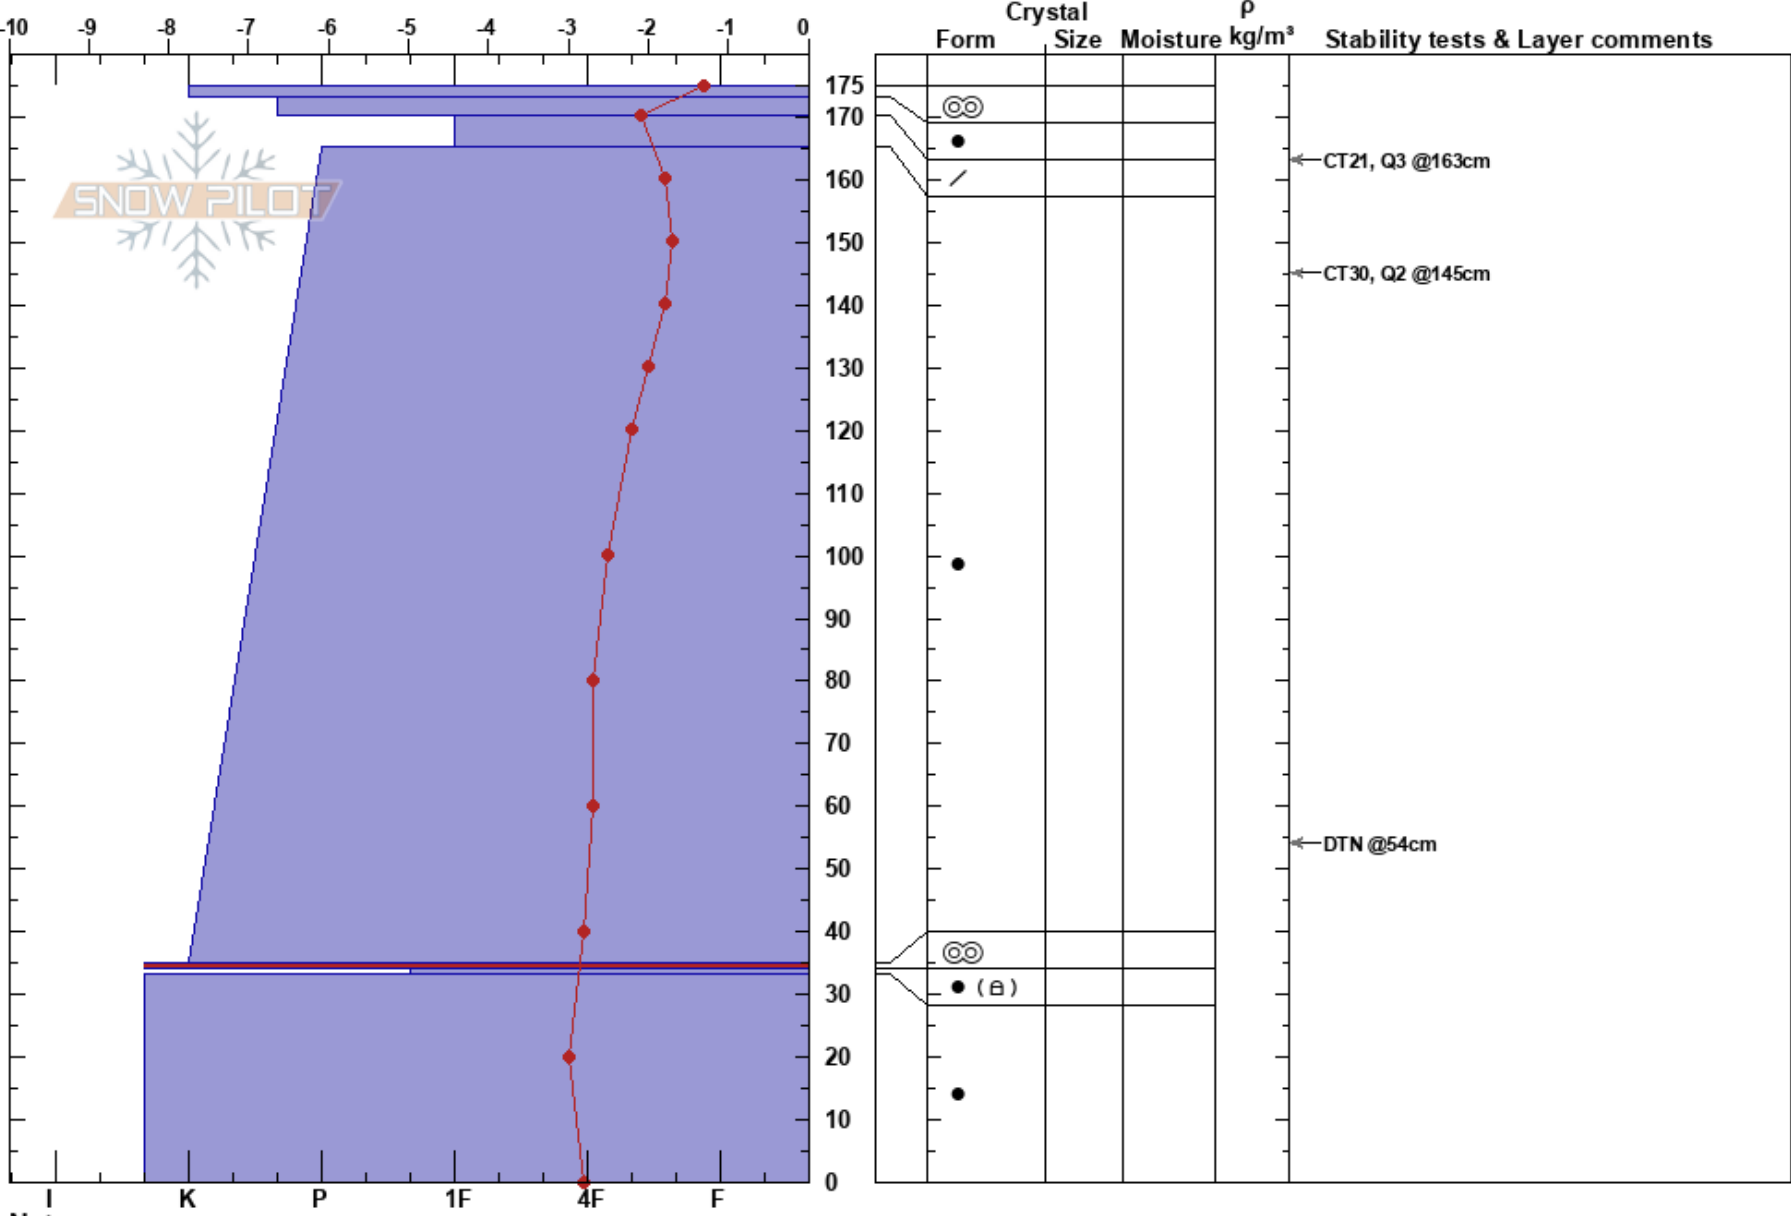

FM Bowl Avalanche
 Douglas Alps
 AK
 Elevation: 873 m
 Aspect: N

Marissa Capito
 04/20/2023 - 11:15am
 Co-ord: 58.27076N, -134.55108W
 Slope Angle: 30°
 Wind Loading: yes

Stability:
 Air Temperature: 0.4°C
 Sky Cover: FEW
 Precipitation: NO
 Wind: NE Moderate
 HS: 175
 Layer Notes:
 35-34cm: Problematic layer

Specifics: Recent avalanche activity on similar slopes; Recent avalanche activity on different slopes; Instability rapidly rising

Notes: