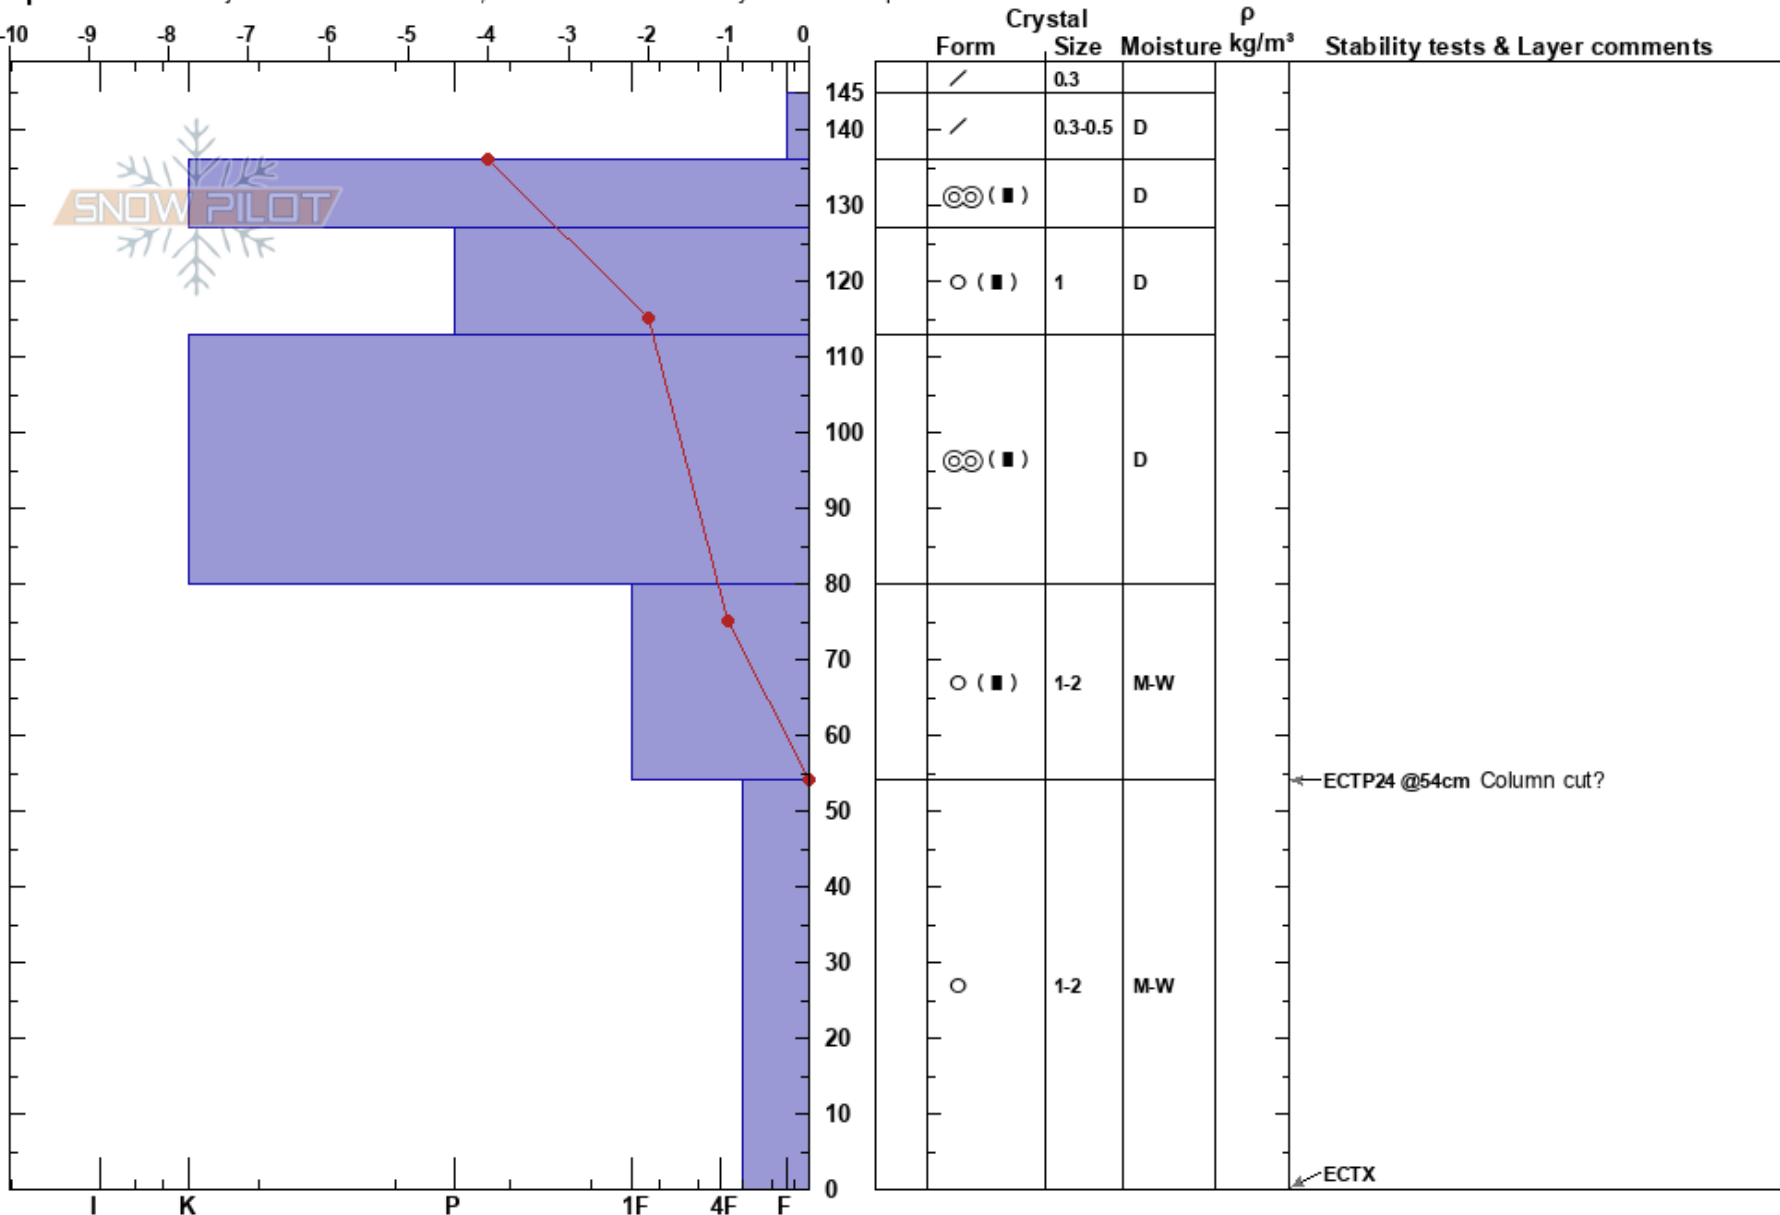

Ptarmagin Hill SE
 Vail/Summit County
 CO
Elevation: 12000 ft
Aspect: SE

Austin DiVesta
 04/20/2023 - 10:30am
Co-ord: 39.51336N, -106.24958W
Slope Angle: 36°
Wind Loading: yes

Stability:
Air Temperature:
Sky Cover: SCT
Precipitation: NO
Wind: W Moderate

HS: 145
PF: 9
Layer Notes:

Specifics: Pit is adjacent to avalanche: flank; Recent avalanche activity on similar slopes

Notes: