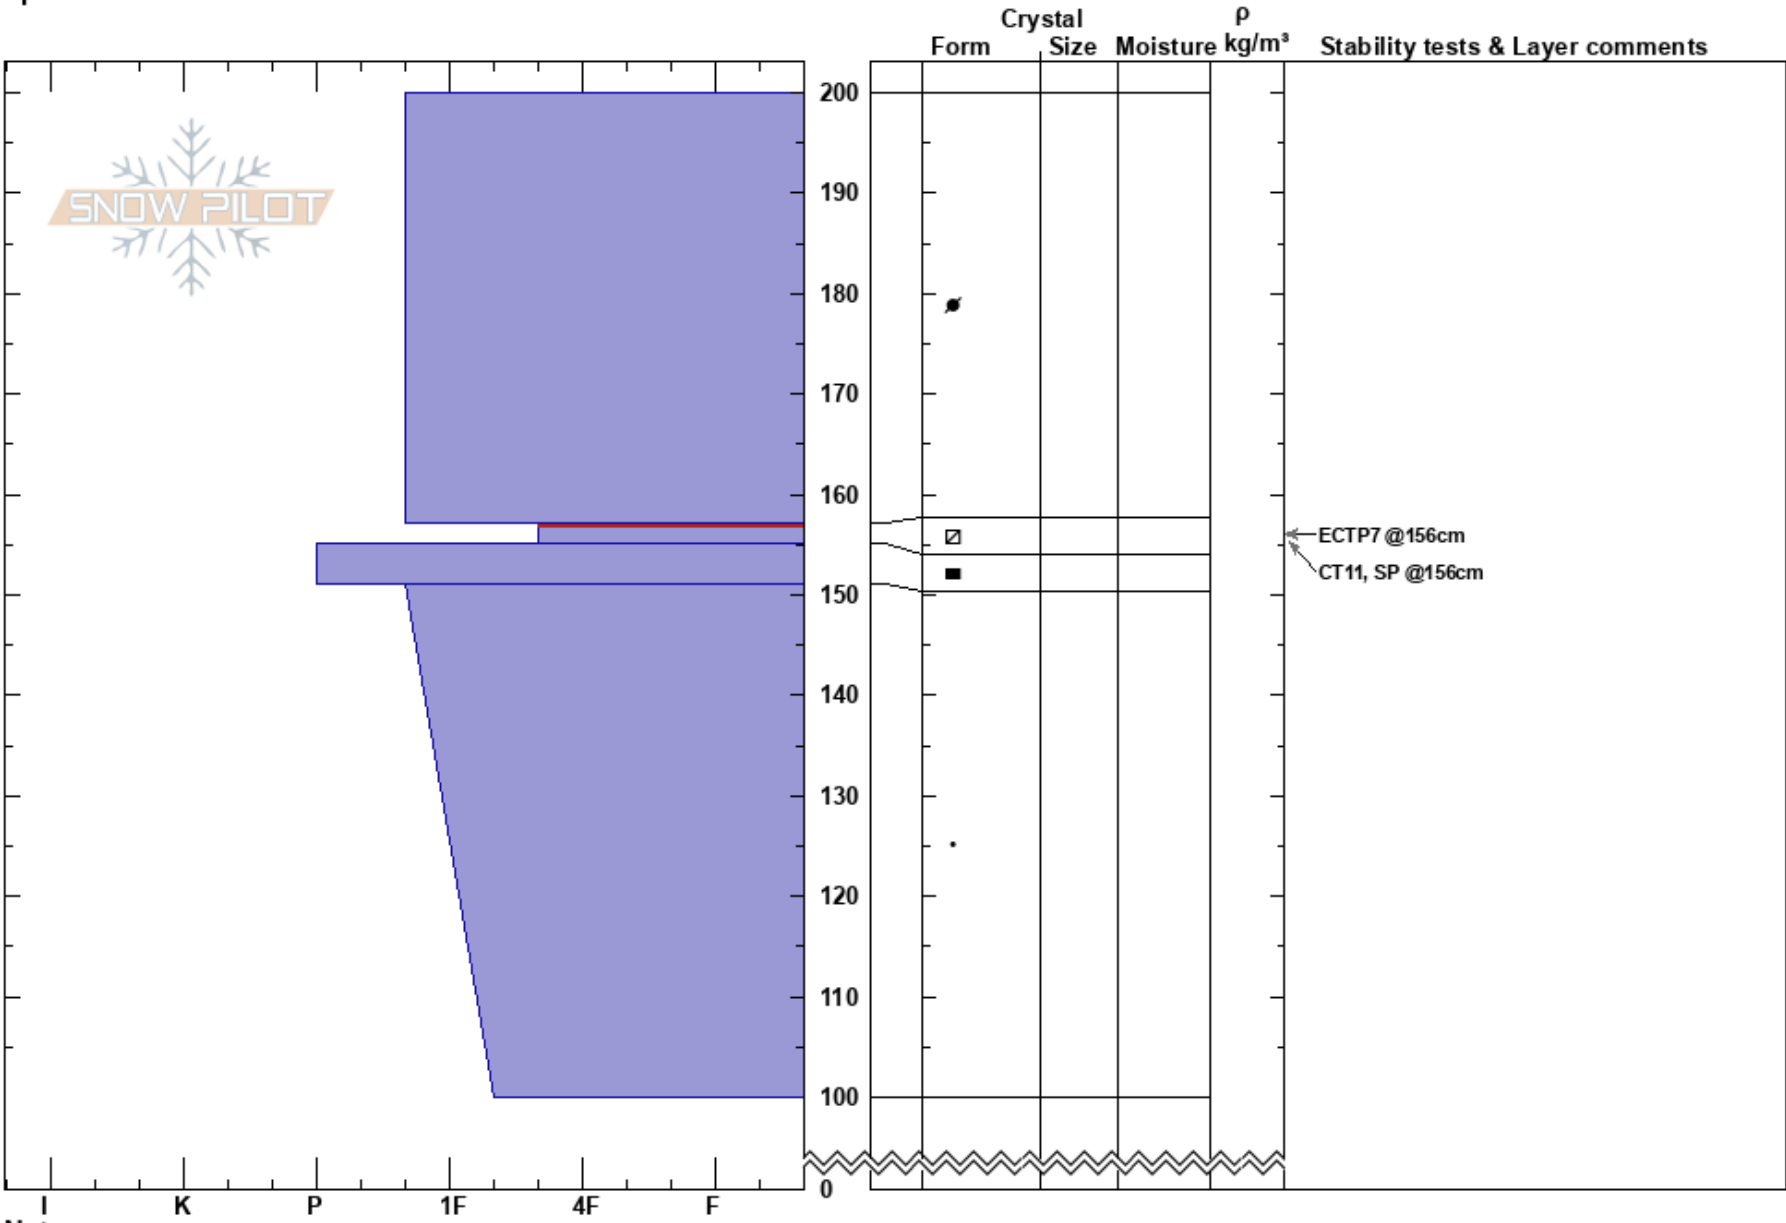

Muir/Cowlitz Ridgeline Andy Bond
Mount Rainier -Paradise 04/20/2023 - 1:00pm
WA
Elevation: 10120 ft
Aspect:
Specifics:

Stability:
Air Temperature: -10°C HS:200
Sky Cover: OVC PF: 10 157-155cm: Problematic layer
Precipitation: S2
Wind: W Strong