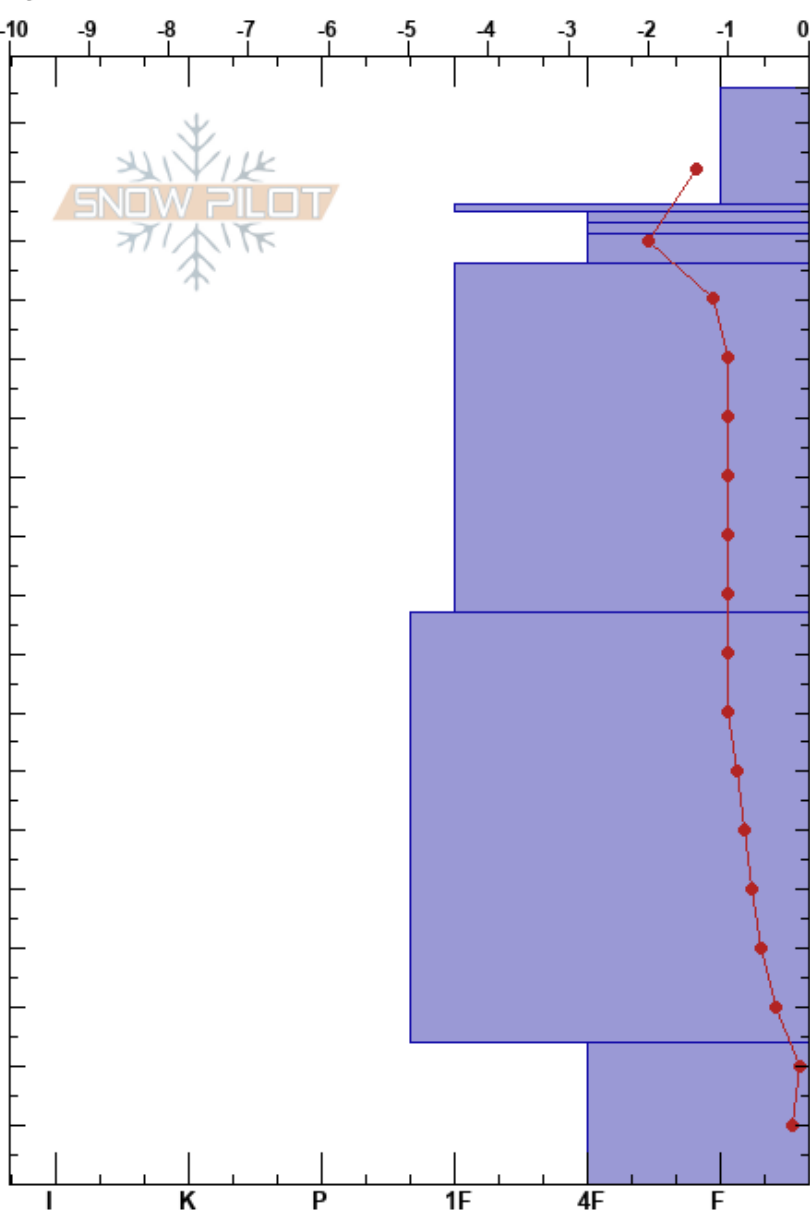

Pioneer top  
 Purcell  
 BC  
 Elevation: 1800 m  
 Aspect: N

Ambrose Ledbrook  
 13/04/2023 - 12:40  
 Co-ord: 51.28993N, -117.06933W  
 Slope Angle: 27°  
 Wind Loading: no

Stability:  
 Air Temperature: 1°C  
 Sky Cover: BKN  
 Precipitation: S1  
 Wind: NE Light Breeze

HS: 186  
 PF: 40  
 Layer Notes:

Specifics: Pit dug in a Ski Area; Pit is representative of backcountry

Height (cm)	Crystal		Moisture	$\rho$ kg/m <sup>3</sup>	Stability tests & Layer comments
	Form	Size			
186	⊘	1.5			
180	/	1.5	D		
170	⊘	1.5	M		
160	○	1.5	M		← CT1 @164cm Sudden Collapse
150	⊘	1.5	D		
150	/ (●)	1.5	D		← CT28 @151cm Resistent planar
120	⊘	1.5	D		
60	□	2.5	D		
20	□	3.5	D		← ECTX

Notes: Pit location is on a roll, not sheltered, RTL