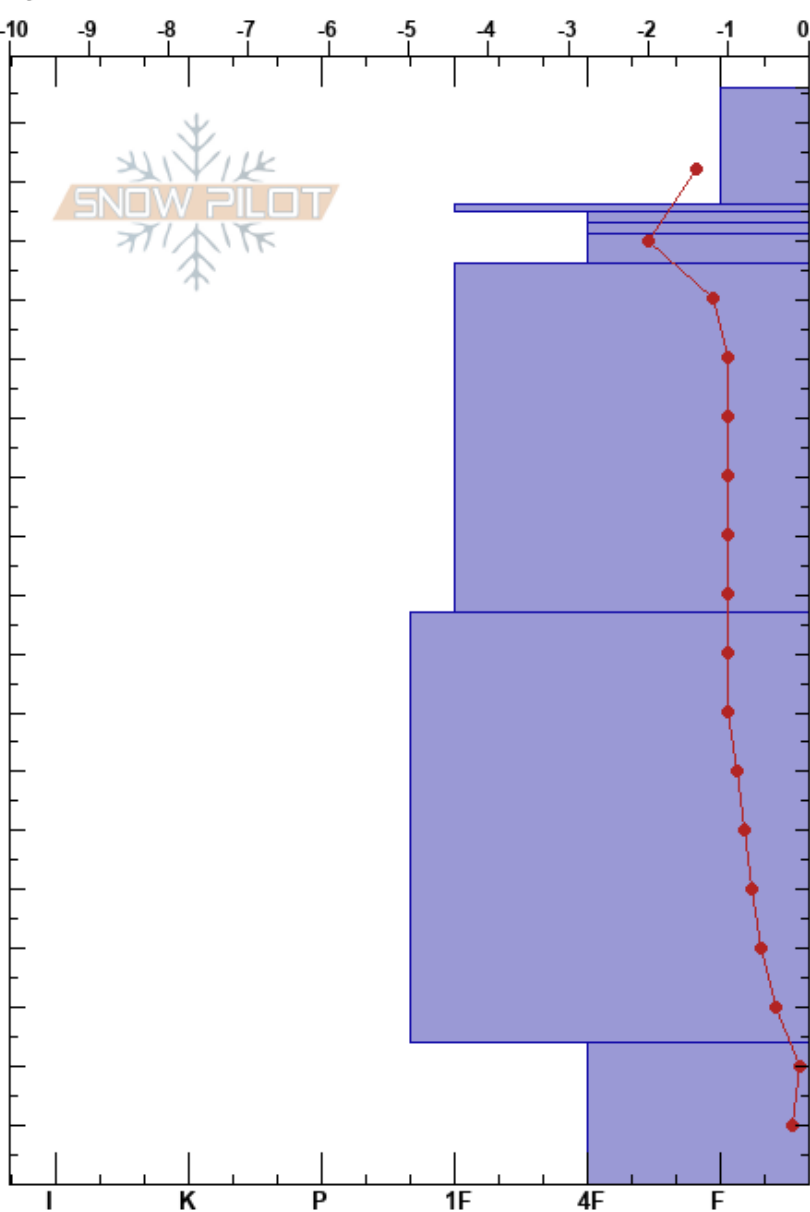

Pioneer top
 Purcell
 BC
 Elevation: 1800 m
 Aspect: N

Ambrose Ledbrook
 13/04/2023 - 12:40
 Co-ord: 51.28993N, -117.06933W
 Slope Angle: 27°
 Wind Loading: no

Stability:
 Air Temperature: 1°C
 Sky Cover: BKN
 Precipitation: S1
 Wind: NE Light Breeze

HS: 186
 PF: 40
 Layer Notes:

Specifics: Pit dug in a Ski Area; Pit is representative of backcountry

Height (cm)	Crystal		Moisture	ρ kg/m ³	Stability tests & Layer comments
	Form	Size			
186	⚡	1.5			
180	/	1.5	D		
170	⊙	1.5	M		
160	○	1.5	M		← CT1 @164cm Sudden Collapse
150	⊙	1.5	D		
150	/ (●)	1.5	D		← CT28 @151cm Resistent planar
120	⊖	1.5	D		
60	□	2.5	D		
20	□	3.5	D		
0					← ECTX

Notes: Pit location is on a roll, not sheltered, RTL