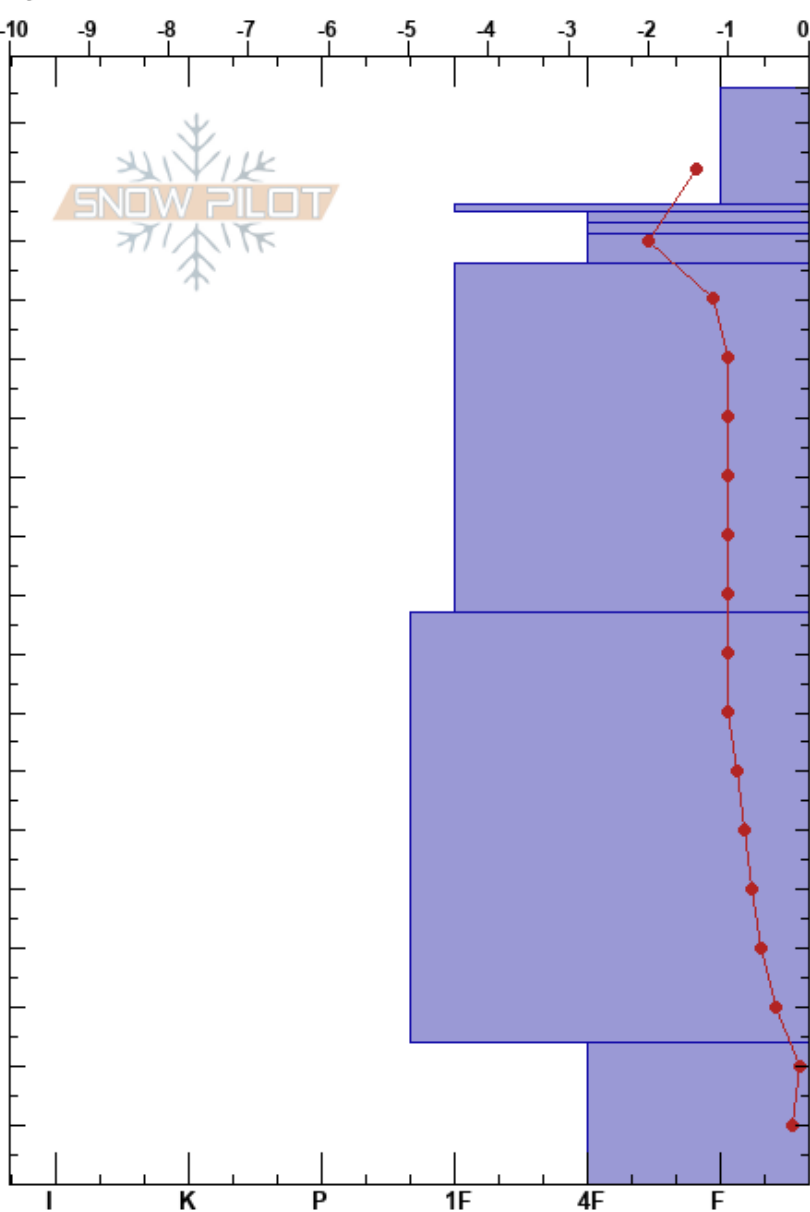

Pioneer top
 Purcell
 BC
 Elevation: 1800 m
 Aspect: N

Ambrose Ledbrook
 13/04/2023 - 12:40
 Co-ord: 51.28993N, -117.06933W
 Slope Angle: 27°
 Wind Loading: no

Stability:
 Air Temperature: 1°C
 Sky Cover: BKN
 Precipitation: S1
 Wind: NE Light Breeze

HS: 186
 PF: 40
 Layer Notes:

Specifics: Pit dug in a Ski Area; Pit is representative of backcountry

Elevation (cm)	Crystal		Moisture	ρ kg/m ³	Stability tests & Layer comments
	Form	Size			
186	⚡	1.5			
180	/	1.5	D		
170	⊙	1.5	M		
160	○	1.5	M		← CT1 @164cm Sudden Collapse
150	⊙	1.5	D		
150	/ (●)	1.5	D		← CT28 @151cm Resistent planar
100	⊖	1.5	D		
60	□	2.5	D		
20	□	3.5	D		
0					← ECTX

Notes: Pit location is on a roll, not sheltered, RTL