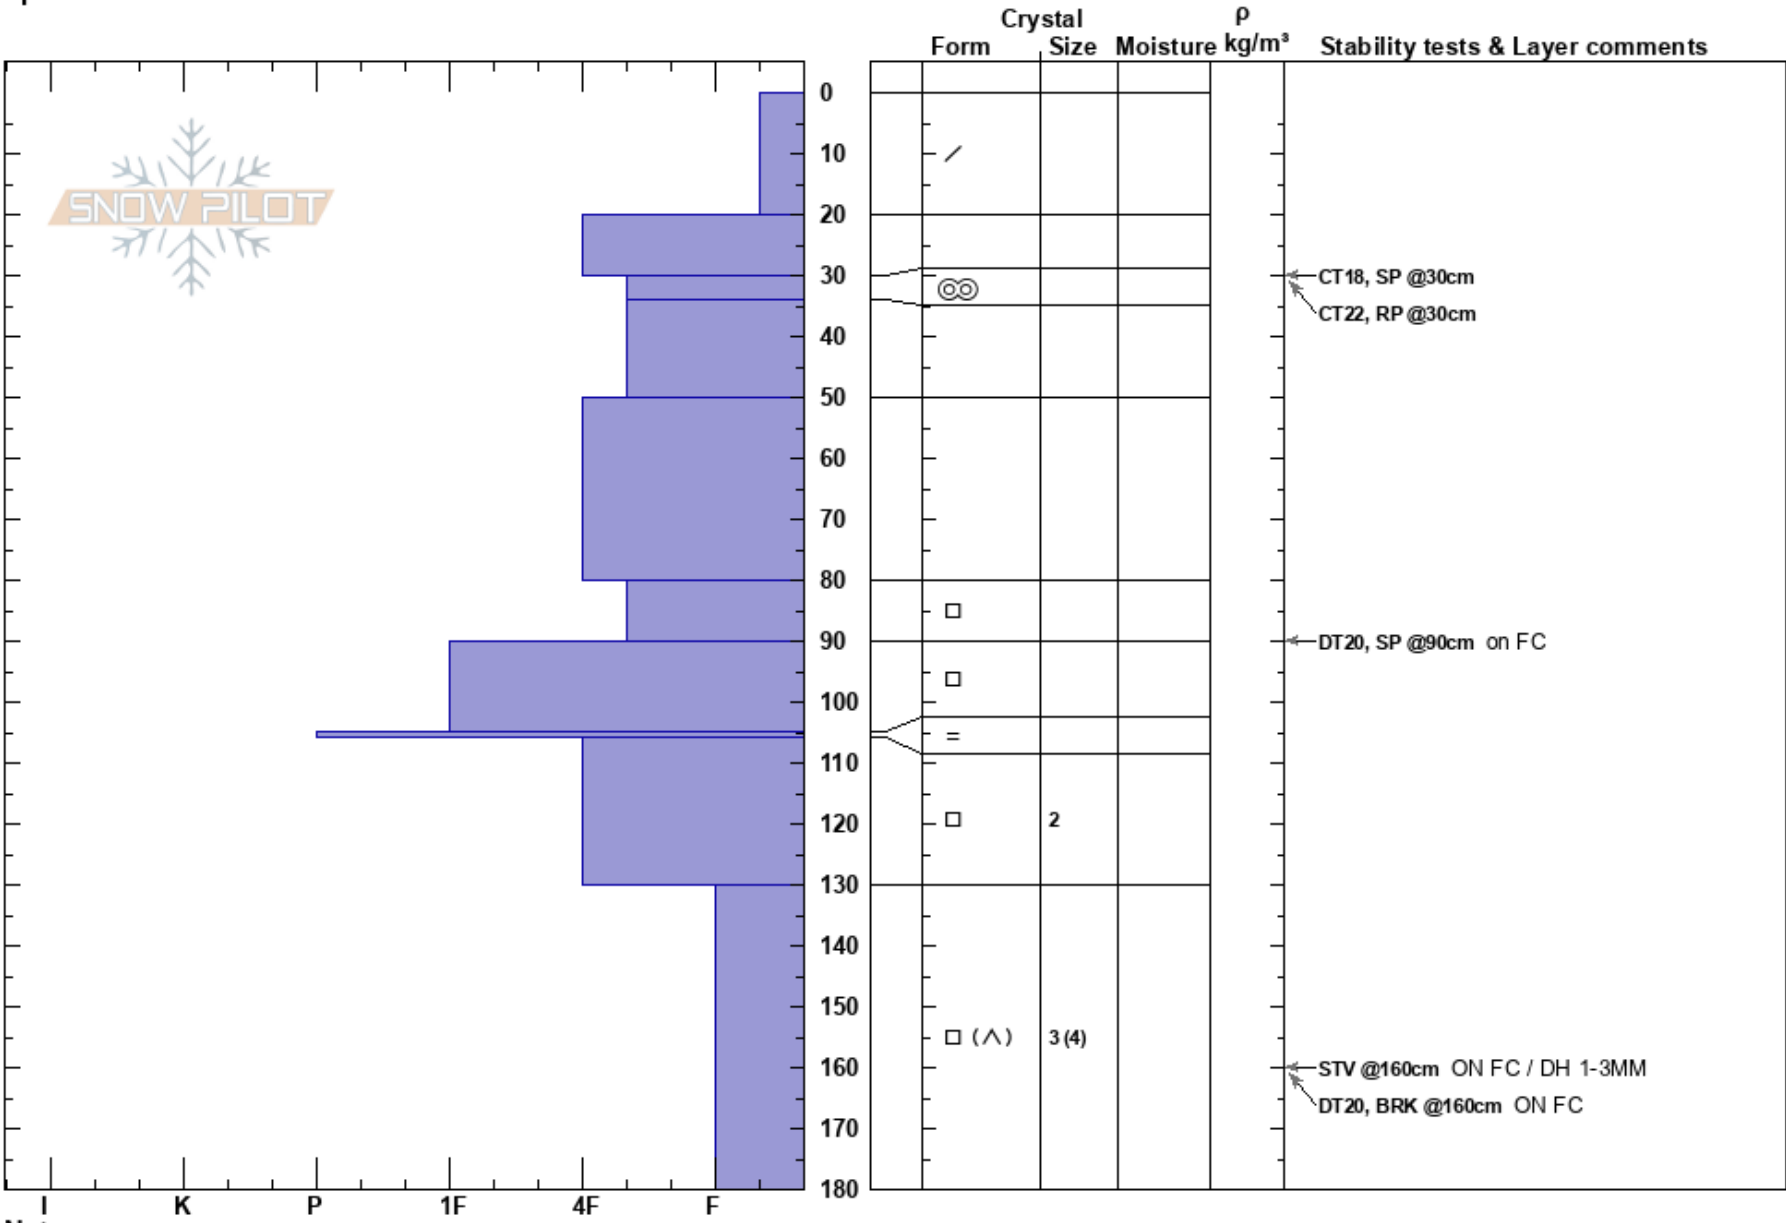

Baker's Dozen  
 Monashee  
 BC  
 Elevation: 6468 ft  
 Aspect: S  
 Specifics:

Félix Cauffopé  
 29/01/2023 - 12:45  
 Co-ord:  
 Slope Angle: 36°  
 Wind Loading:

Stability:  
 Air Temperature: -17°C  
 Sky Cover: FEW  
 Precipitation: NO  
 Wind: Calm

HS: 180  
 130-180cm: Problematic layer

Notes: