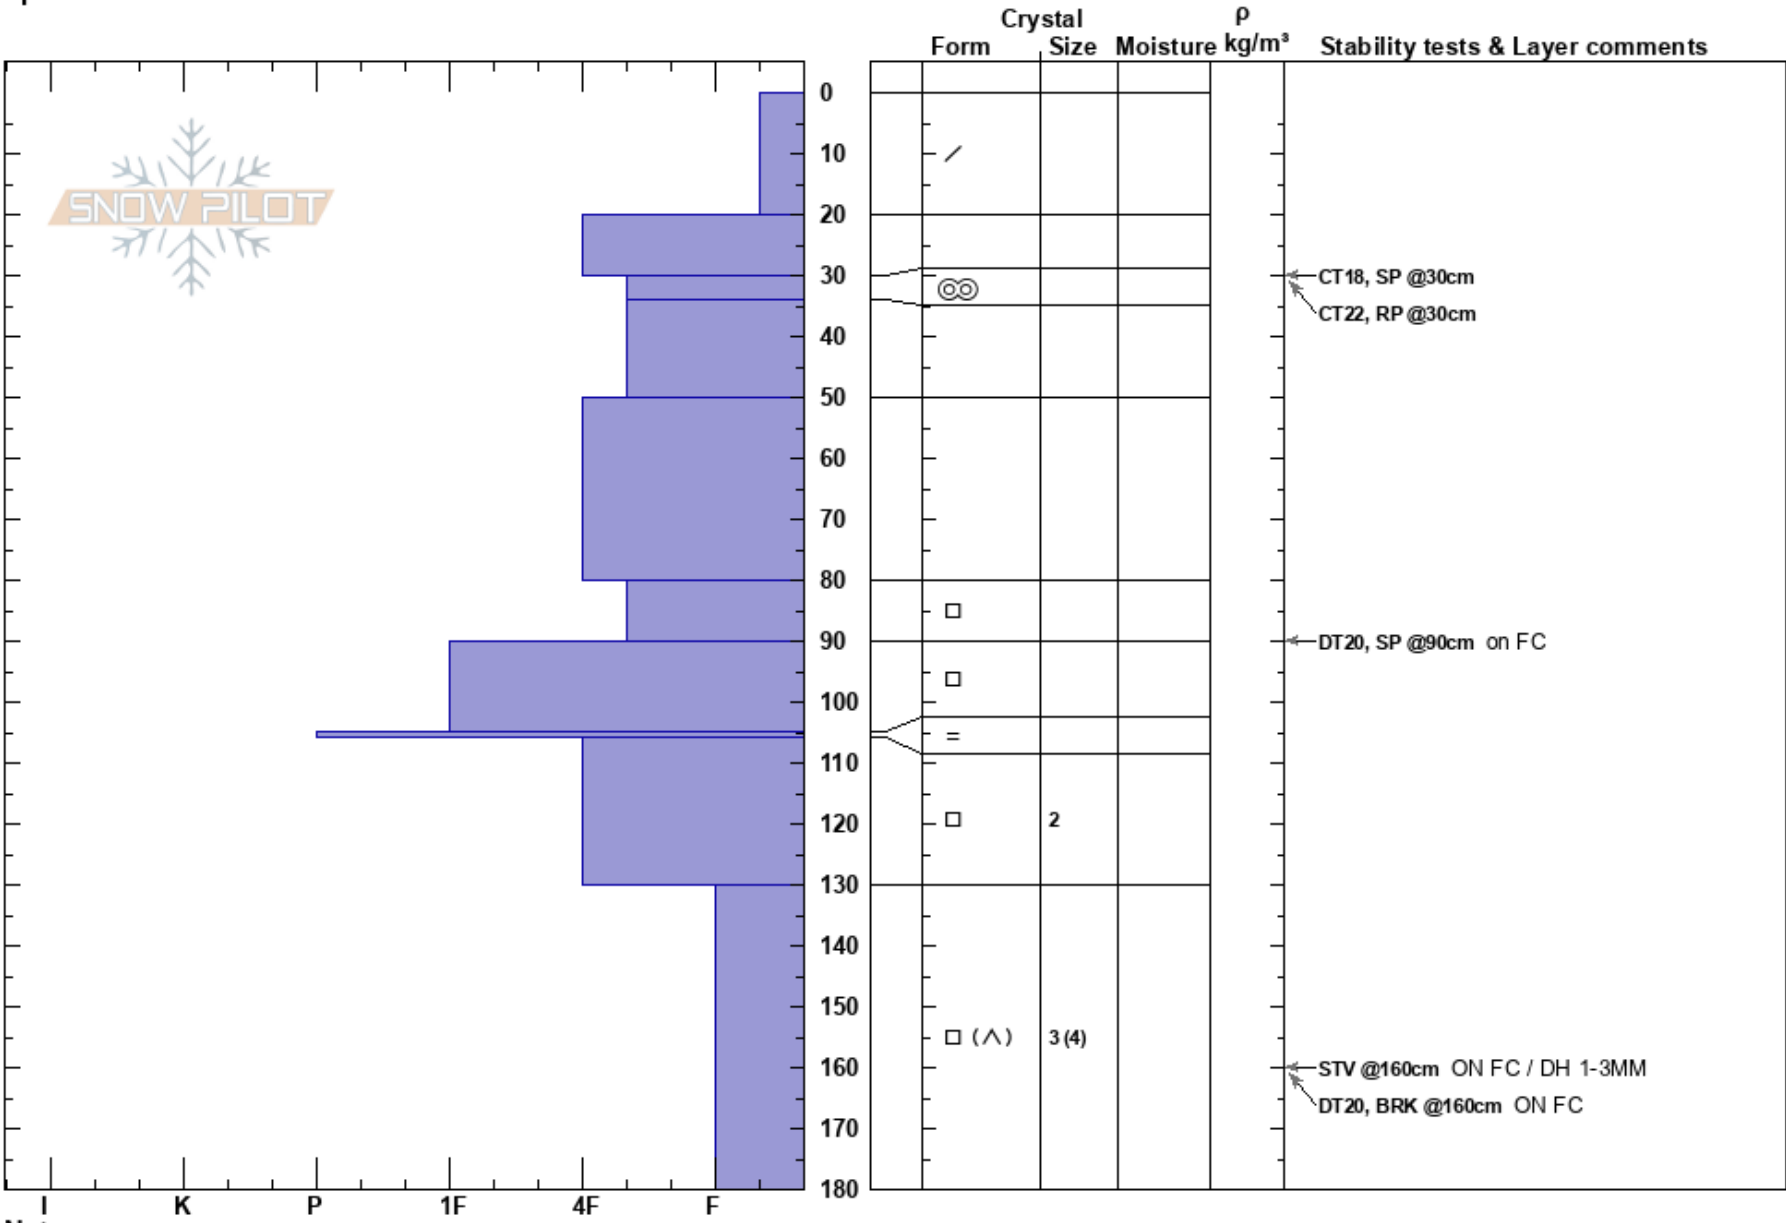

Baker's Dozen
 Monashee
 BC
 Elevation: 6468 ft
 Aspect: S
 Specifics:

Félix Cauffopé
 29/01/2023 - 12:45
 Co-ord:
 Slope Angle: 36°
 Wind Loading:

Stability:
 Air Temperature: -17°C
 Sky Cover: FEW
 Precipitation: NO
 Wind: Calm

HS: 180
 130-180cm: Problematic layer

Notes: